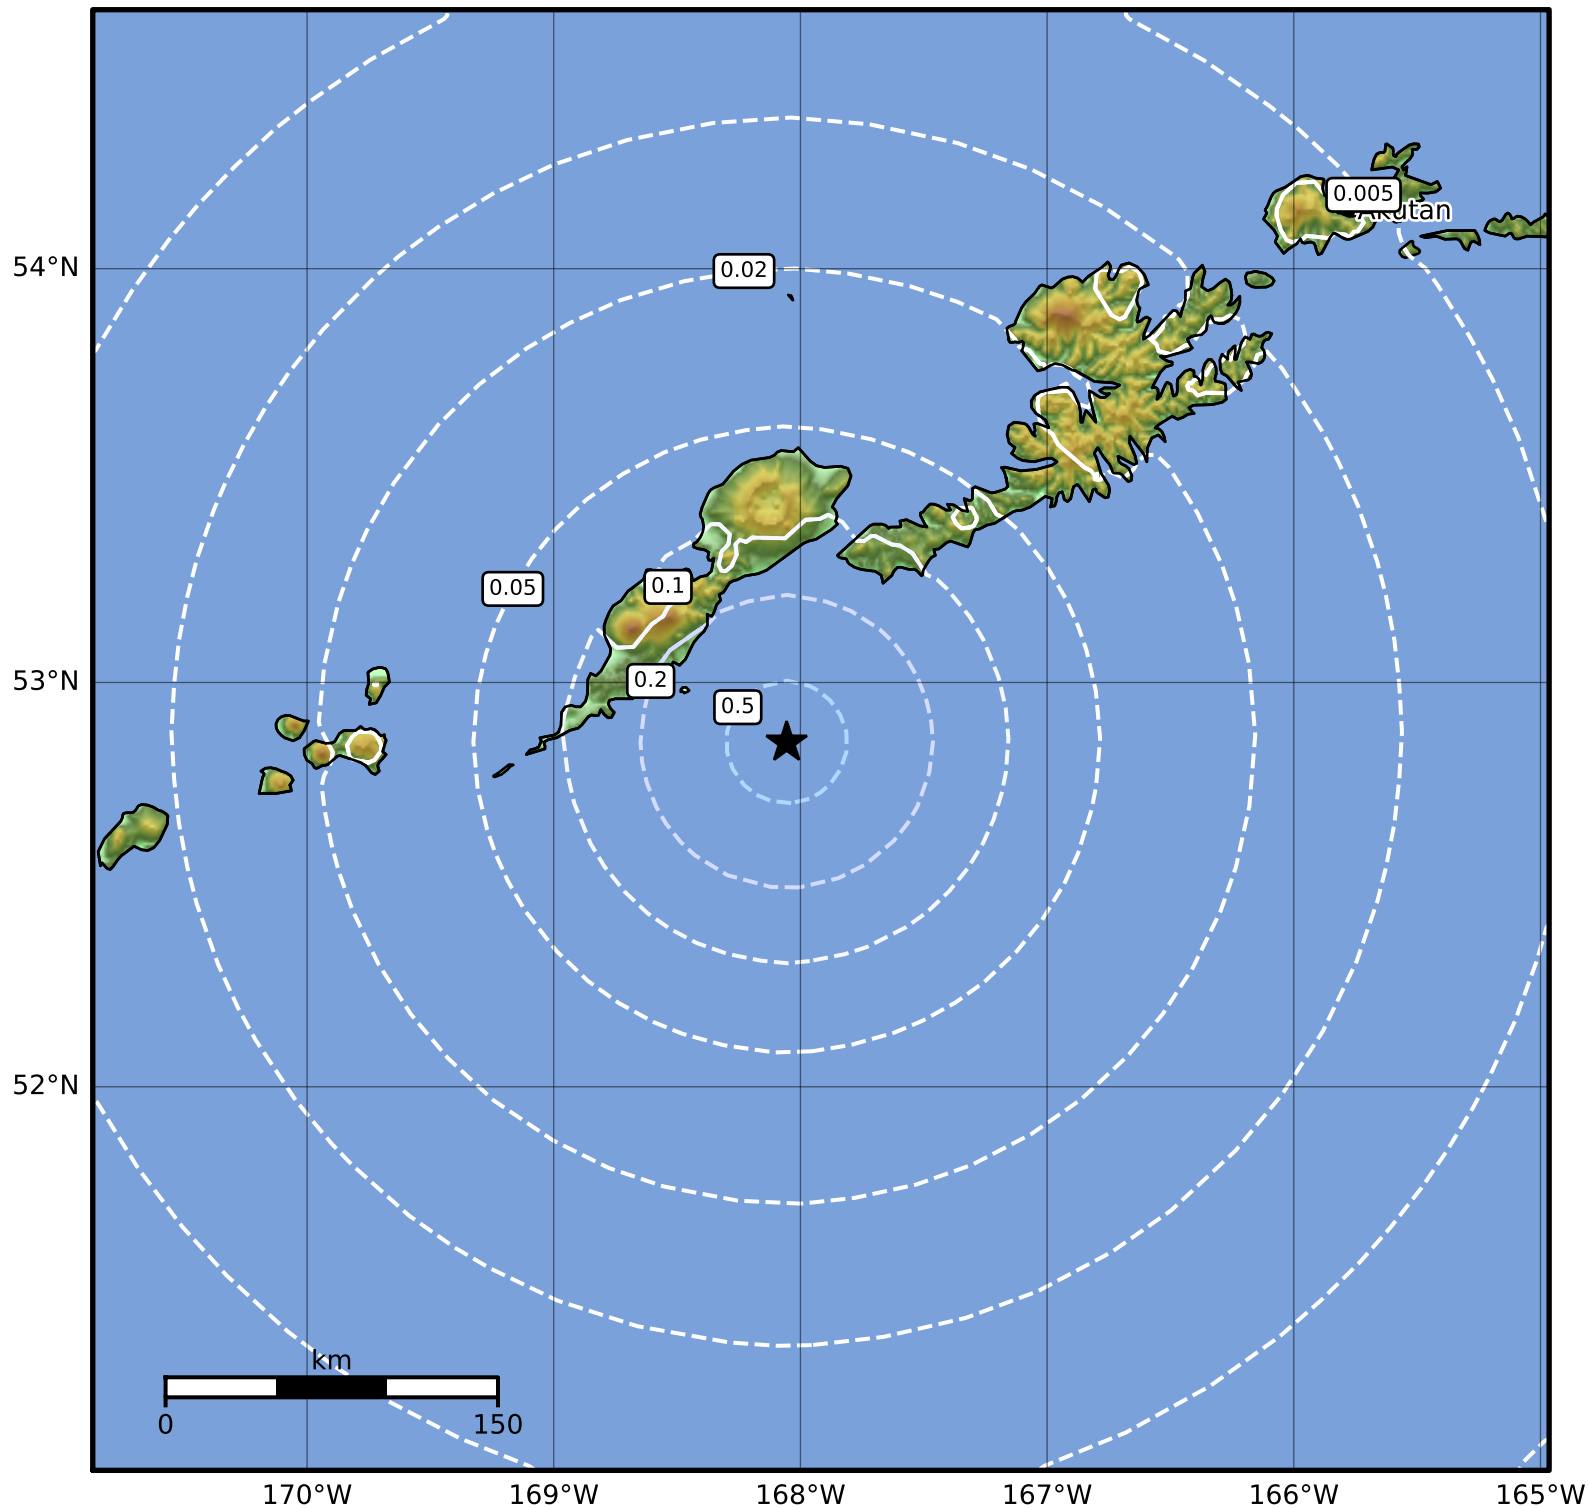

0.3 Second Peak Spectral Acceleration Map Alaska Earthquake Center  
 ShakeMap: 55 km (34 miles) E of Nikolski  
 Feb 19, 2023 05:19:39 UTC M3.8 N52.85 W168.06 Depth: 25.6km ID:ak0232arz4fv

SA(0.3) (%g)	0.1	0.2	0.5	1	2	5	10	20	50	100	200
--------------	-----	-----	-----	---	---	---	----	----	----	-----	-----

Scale based on Worden et al. (2012)

Version 1: Processed 2023-02-20T18:58:32Z

△ Seismic Instrument ○ Reported Intensity

★ Epicenter