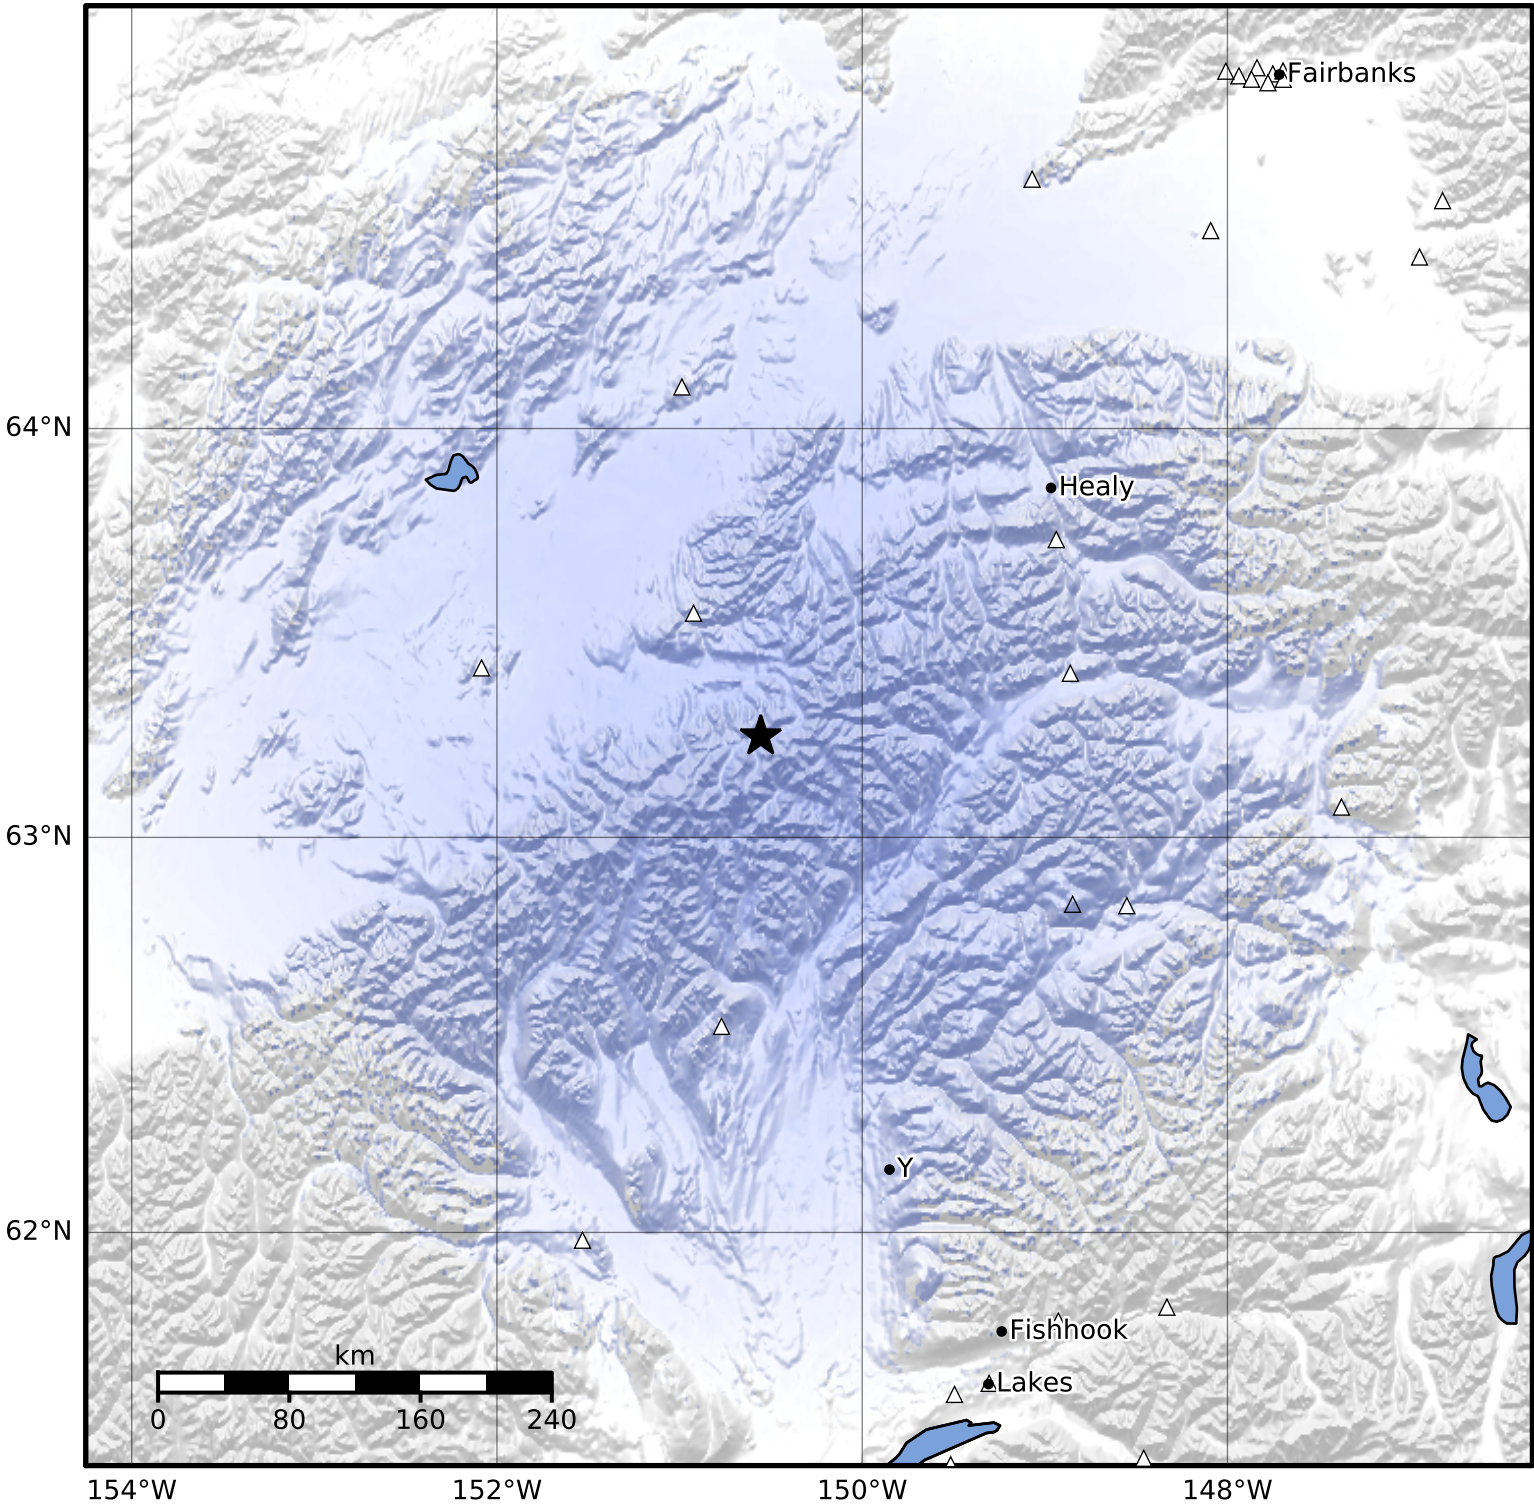

Macroseismic Intensity Map Alaska Earthquake Center
 ShakeMap: 36 km (22 miles) SSE of Kantishna
 Feb 19, 2023 15:32:54 UTC M3.7 N63.25 W150.56 Depth: 135.4km ID:ak0232axzttx

SHAKING	Not felt	Weak	Light	Moderate	Strong	Very strong	Severe	Violent	Extreme
DAMAGE	None	None	None	Very light	Light	Moderate	Moderate/heavy	Heavy	Very heavy
PGA(%g)	<0.0464	0.297	2.76	6.2	11.5	21.5	40.1	74.7	>139
PGV(cm/s)	<0.0215	0.135	1.41	4.65	9.64	20	41.4	85.8	>178
INTENSITY	I	II-III	IV	V	VI	VII	VIII	IX	X+

Scale based on Worden et al. (2012)

Version 1: Processed 2023-02-19T15:39:20Z

△ Seismic Instrument ○ Reported Intensity

★ Epicenter