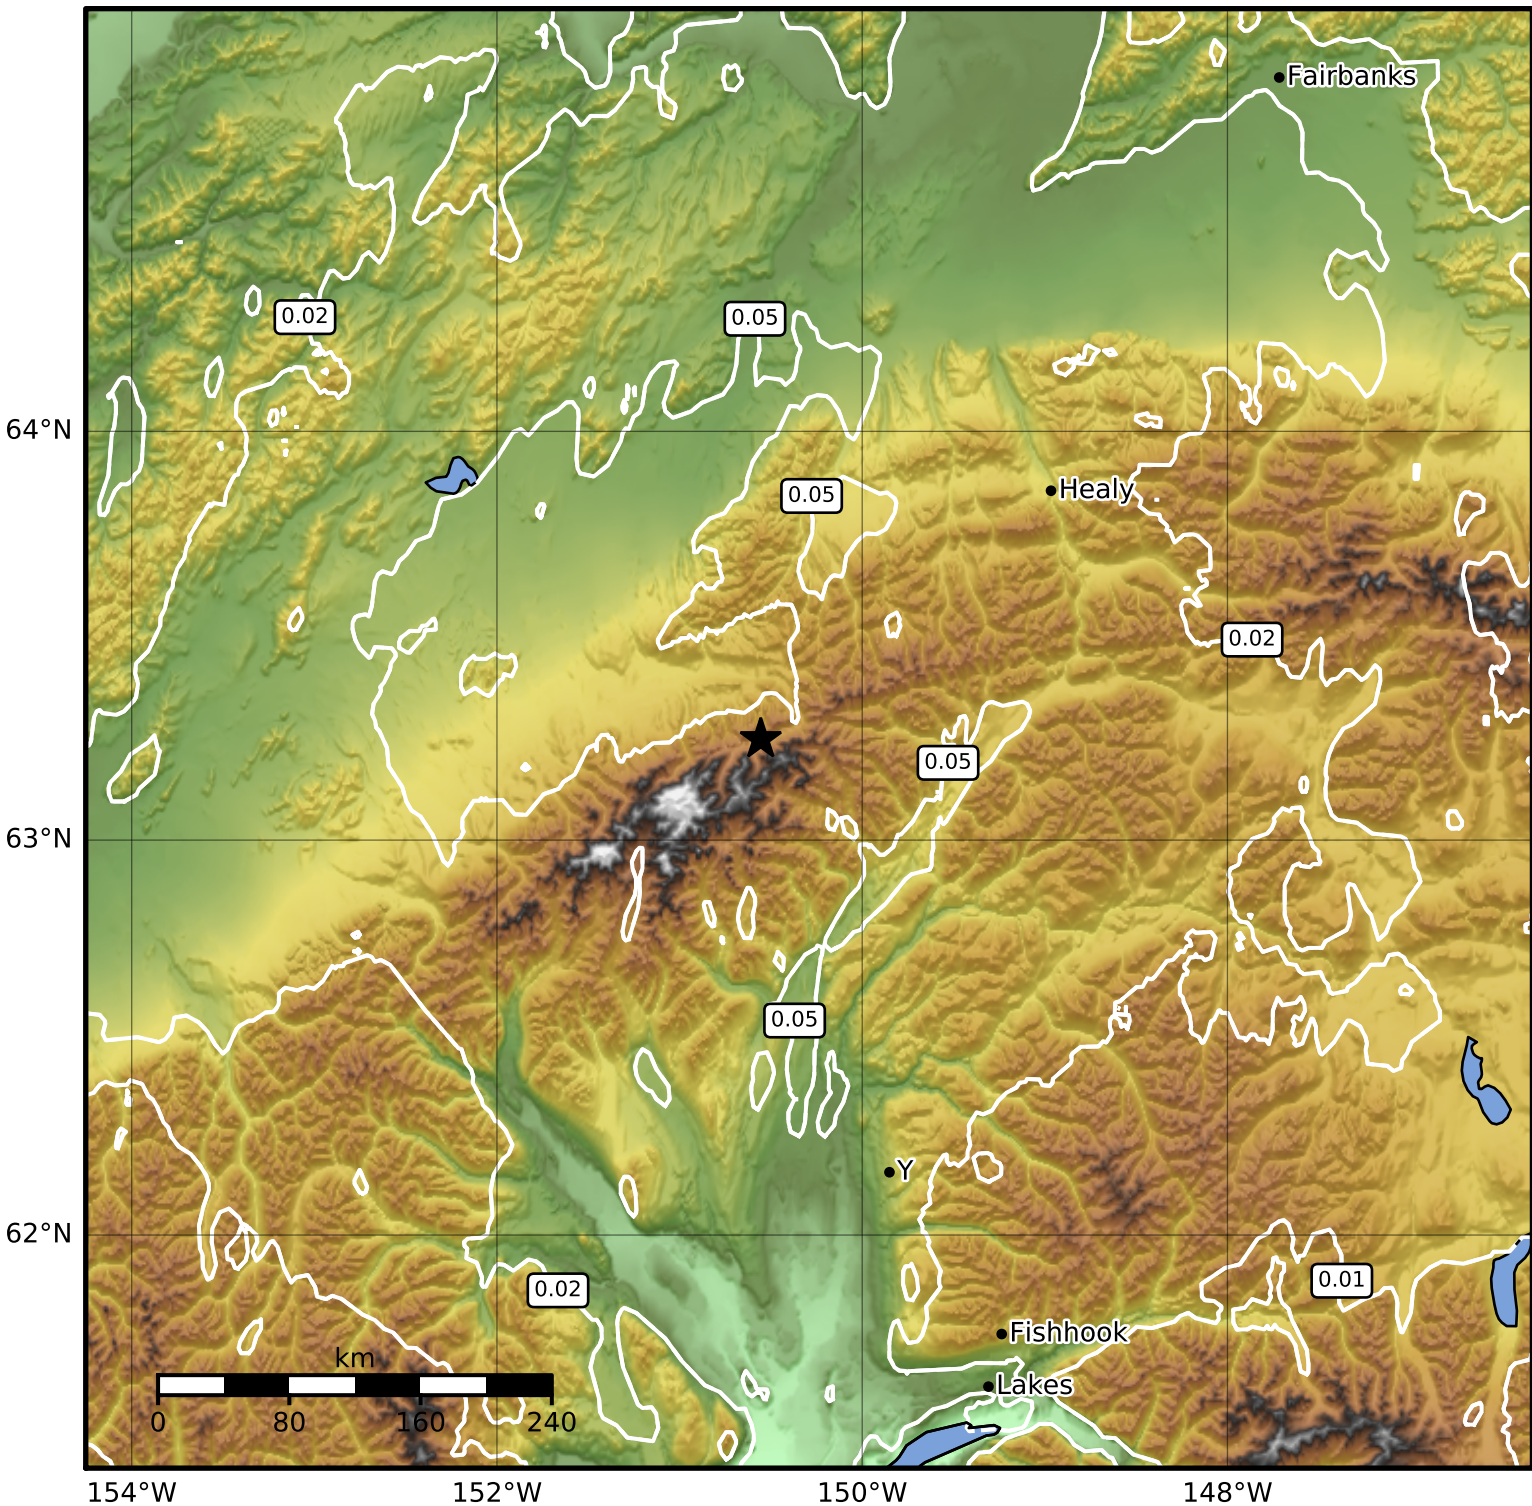

0.3 Second Peak Spectral Acceleration Map Alaska Earthquake Center
 ShakeMap: 36 km (22 miles) SSE of Kantishna
 Feb 19, 2023 15:32:54 UTC M3.7 N63.25 W150.56 Depth: 135.4km ID:ak0232axzttx

SA(0.3) (%g)	0.1	0.2	0.5	1	2	5	10	20	50	100	200
---------------------	------------	------------	------------	----------	----------	----------	-----------	-----------	-----------	------------	------------

Scale based on Worden et al. (2012)

△ Seismic Instrument ○ Reported Intensity

★ Epicenter

Version 1: Processed 2023-02-19T15:39:20Z