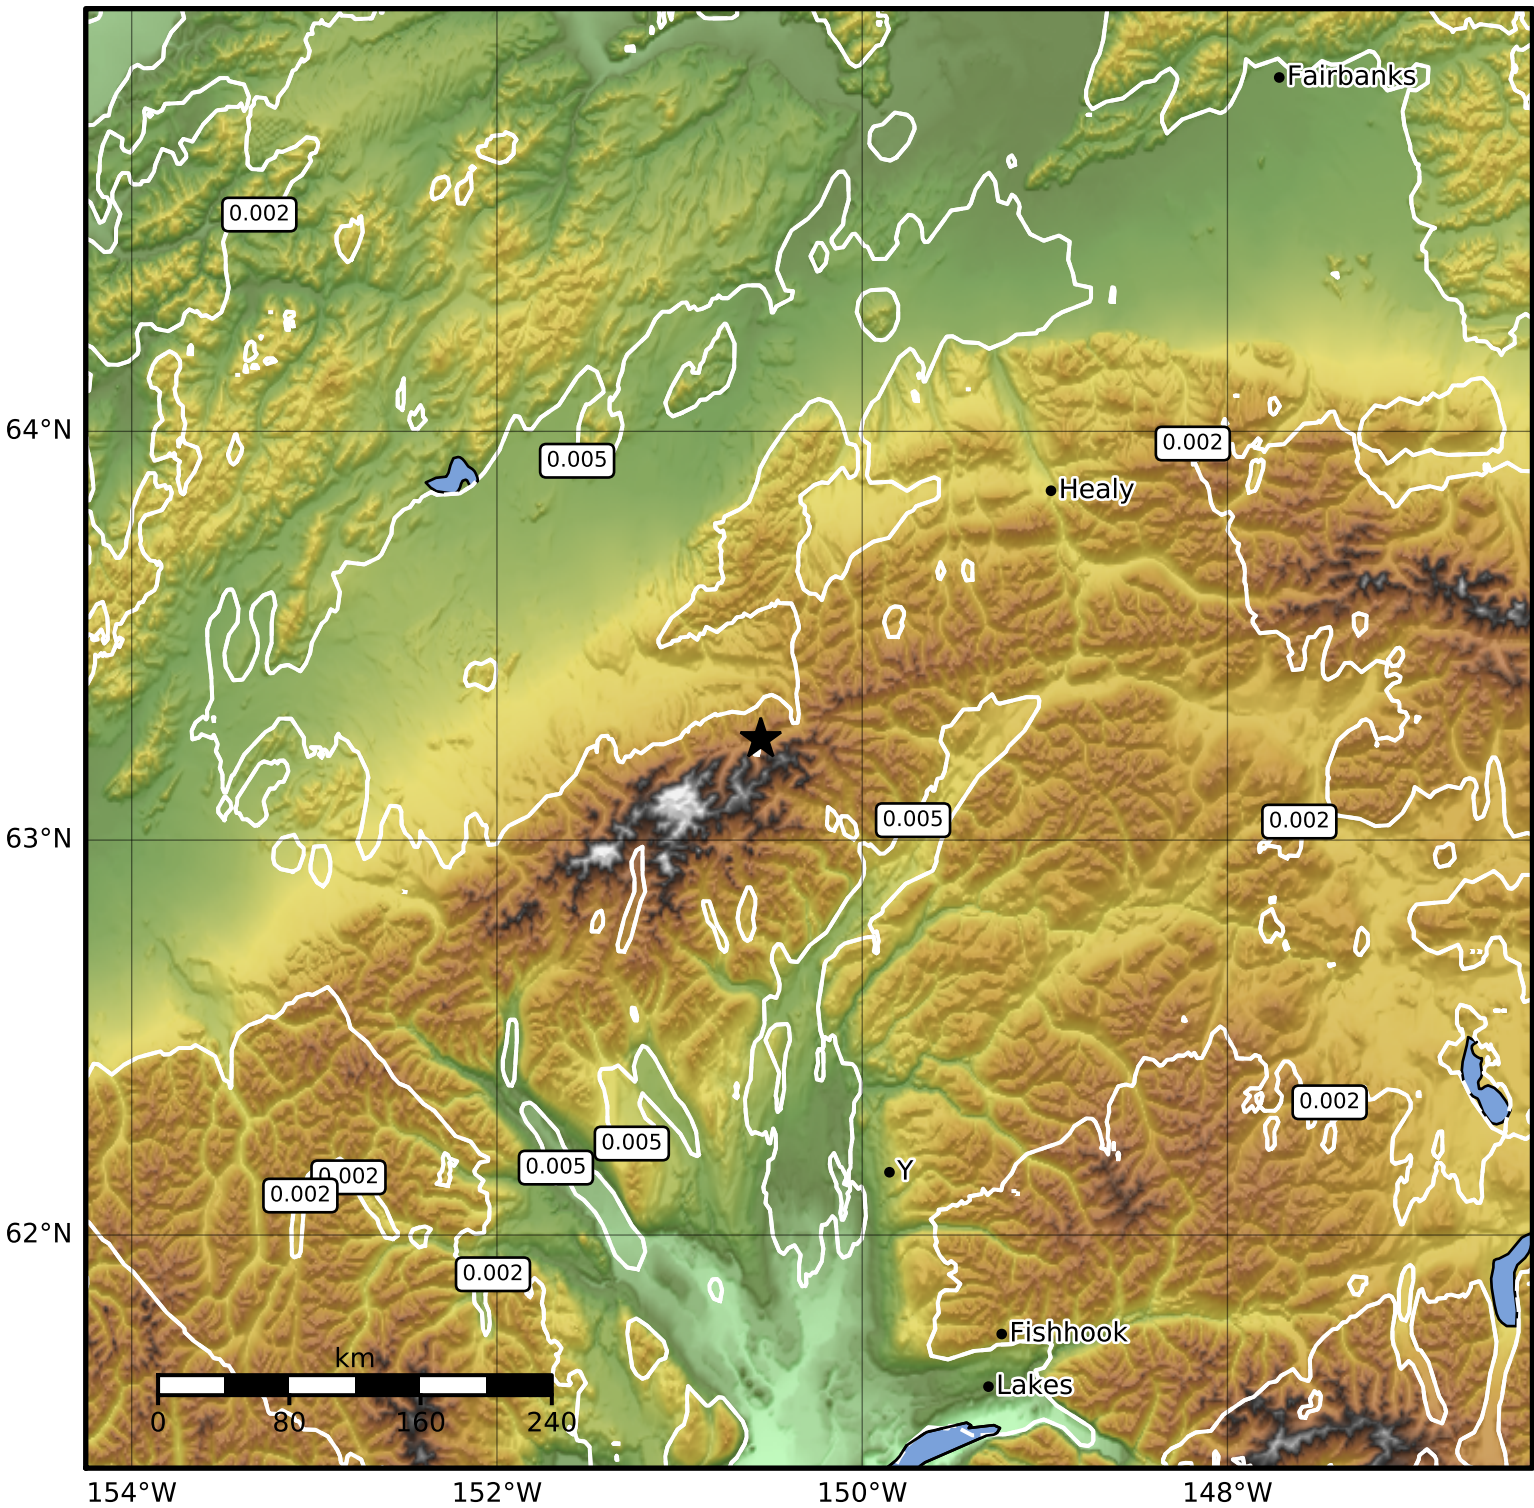

1.0 Second Peak Spectral Acceleration Map Alaska Earthquake Center
 ShakeMap: 36 km (22 miles) SSE of Kantishna
 Feb 19, 2023 15:32:54 UTC M3.7 N63.25 W150.56 Depth: 135.4km ID:ak0232axzttx

SA(1.0) (%g)	0.1	0.2	0.5	1	2	5	10	20	50	100	200
--------------	-----	-----	-----	---	---	---	----	----	----	-----	-----

Scale based on Worden et al. (2012)

Version 1: Processed 2023-02-19T15:39:20Z

△ Seismic Instrument ○ Reported Intensity

★ Epicenter