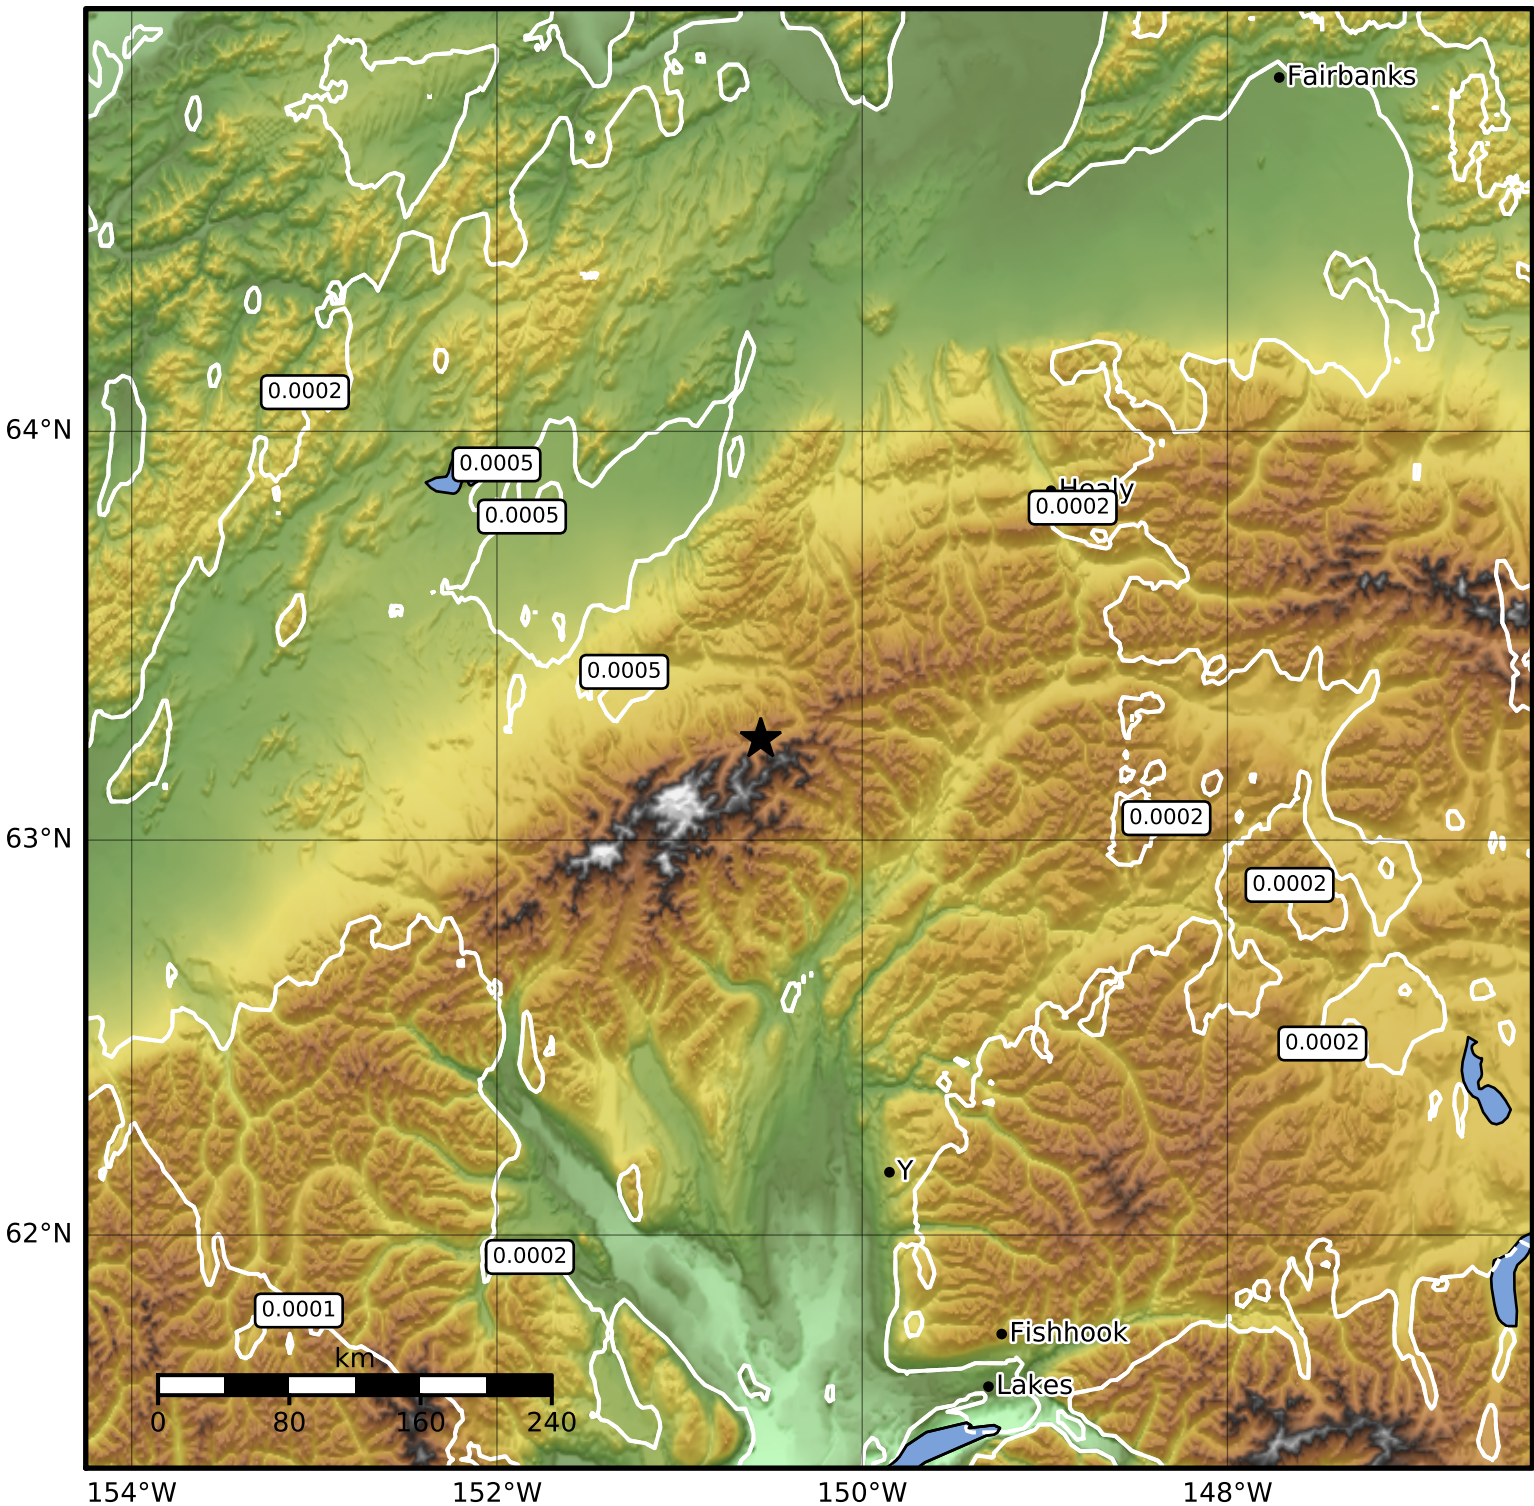

3.0 Second Peak Spectral Acceleration Map Alaska Earthquake Center
 ShakeMap: 36 km (22 miles) SSE of Kantishna
 Feb 19, 2023 15:32:54 UTC M3.7 N63.25 W150.56 Depth: 135.4km ID:ak0232axzttx

Scale based on Worden et al. (2012)

△ Seismic Instrument ○ Reported Intensity

★ Epicenter

Version 1: Processed 2023-02-19T15:39:20Z