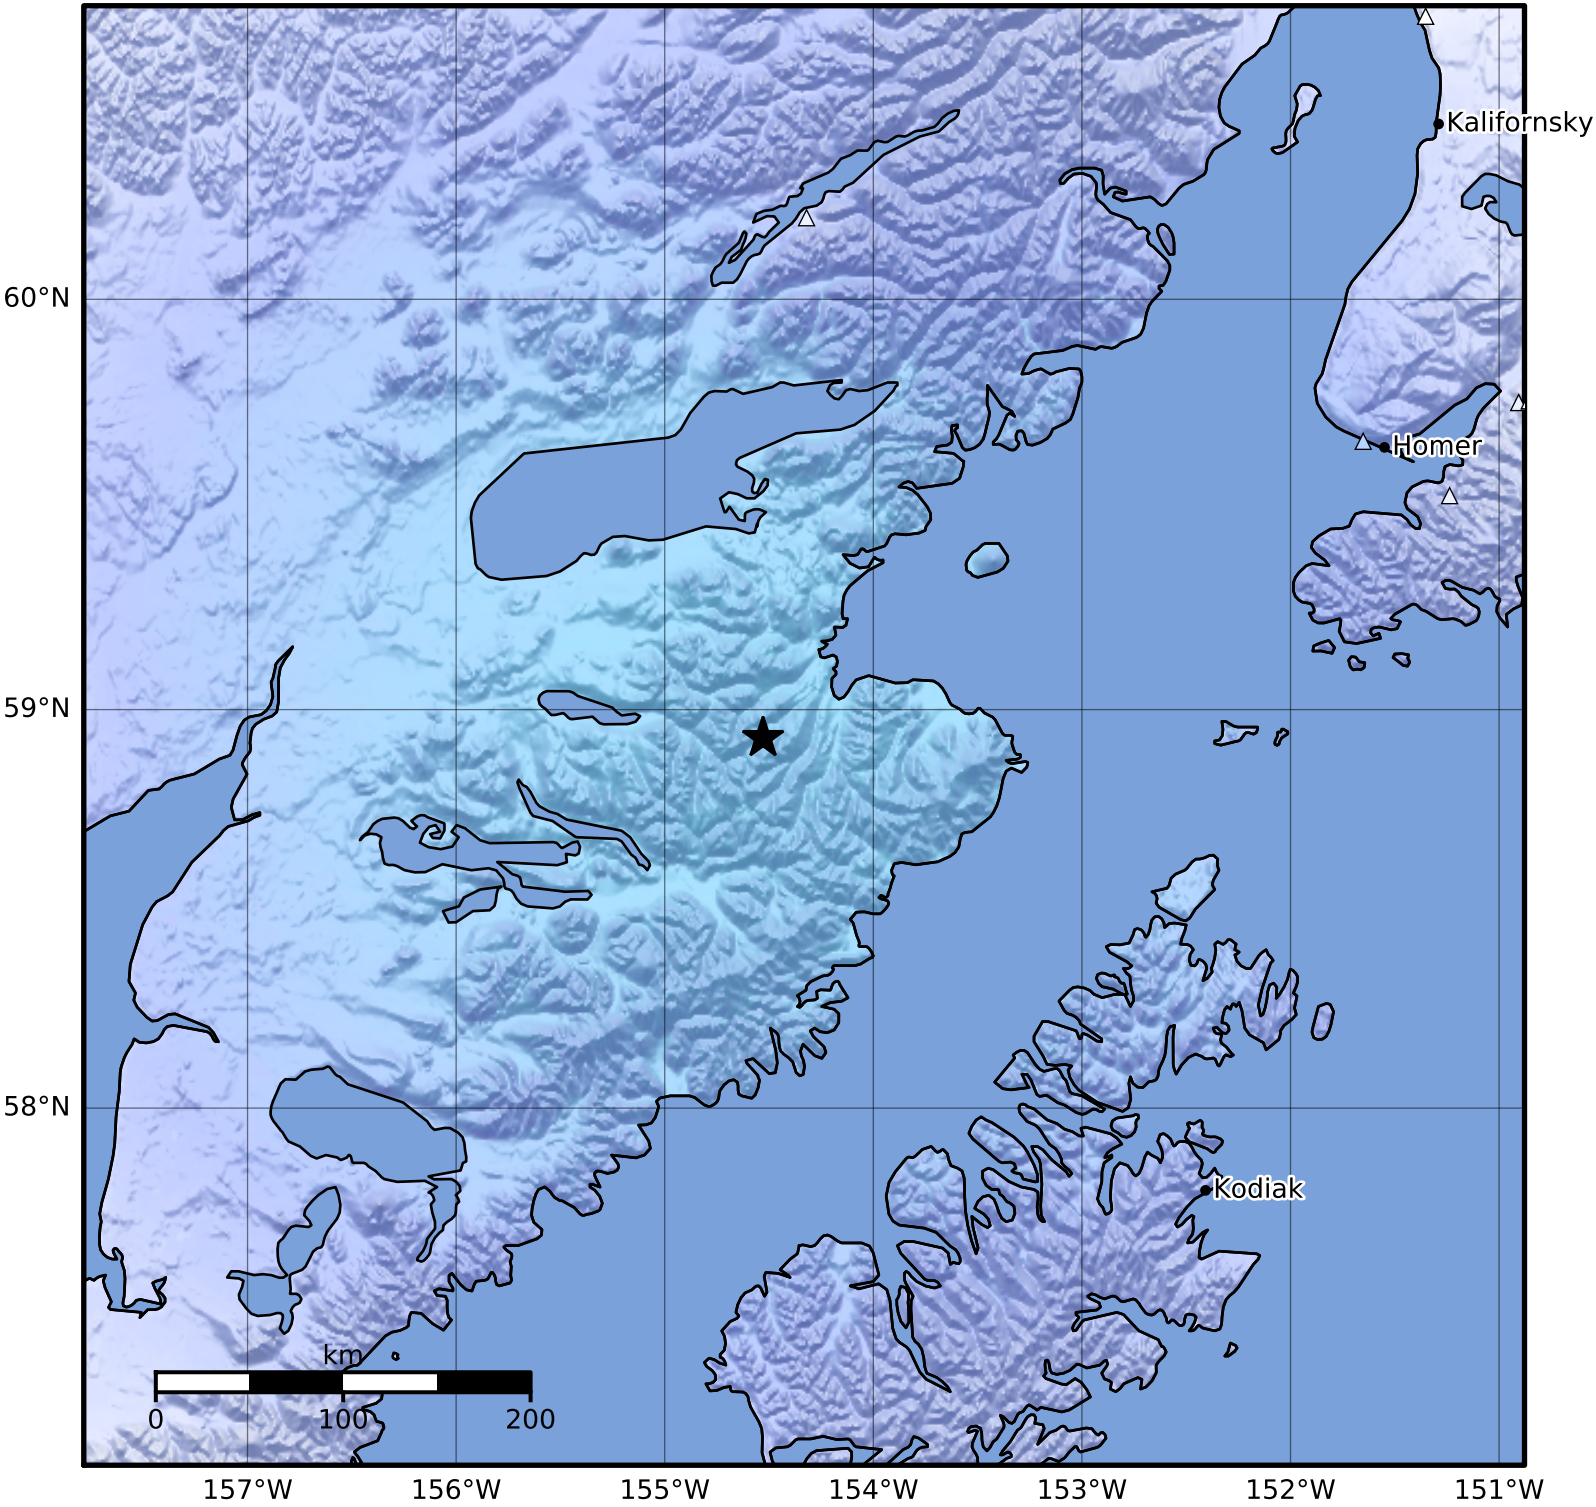

Macroseismic Intensity Map Alaska Earthquake Center
 ShakeMap: 58 km (36 miles) SSE of Kokhanok
 Feb 20, 2023 05:34:16 UTC M4.2 N58.93 W154.53 Depth: 130.0km ID:ak0232cfl6rx

SHAKING	Not felt	Weak	Light	Moderate	Strong	Very strong	Severe	Violent	Extreme
DAMAGE	None	None	None	Very light	Light	Moderate	Moderate/heavy	Heavy	Very heavy
PGA(%g)	<0.0464	0.297	2.76	6.2	11.5	21.5	40.1	74.7	>139
PGV(cm/s)	<0.0215	0.135	1.41	4.65	9.64	20	41.4	85.8	>178
INTENSITY	I	II-III	IV	V	VI	VII	VIII	IX	X+

Scale based on Worden et al. (2012)

Version 2: Processed 2023-02-20T05:53:29Z

△ Seismic Instrument ○ Reported Intensity

★ Epicenter