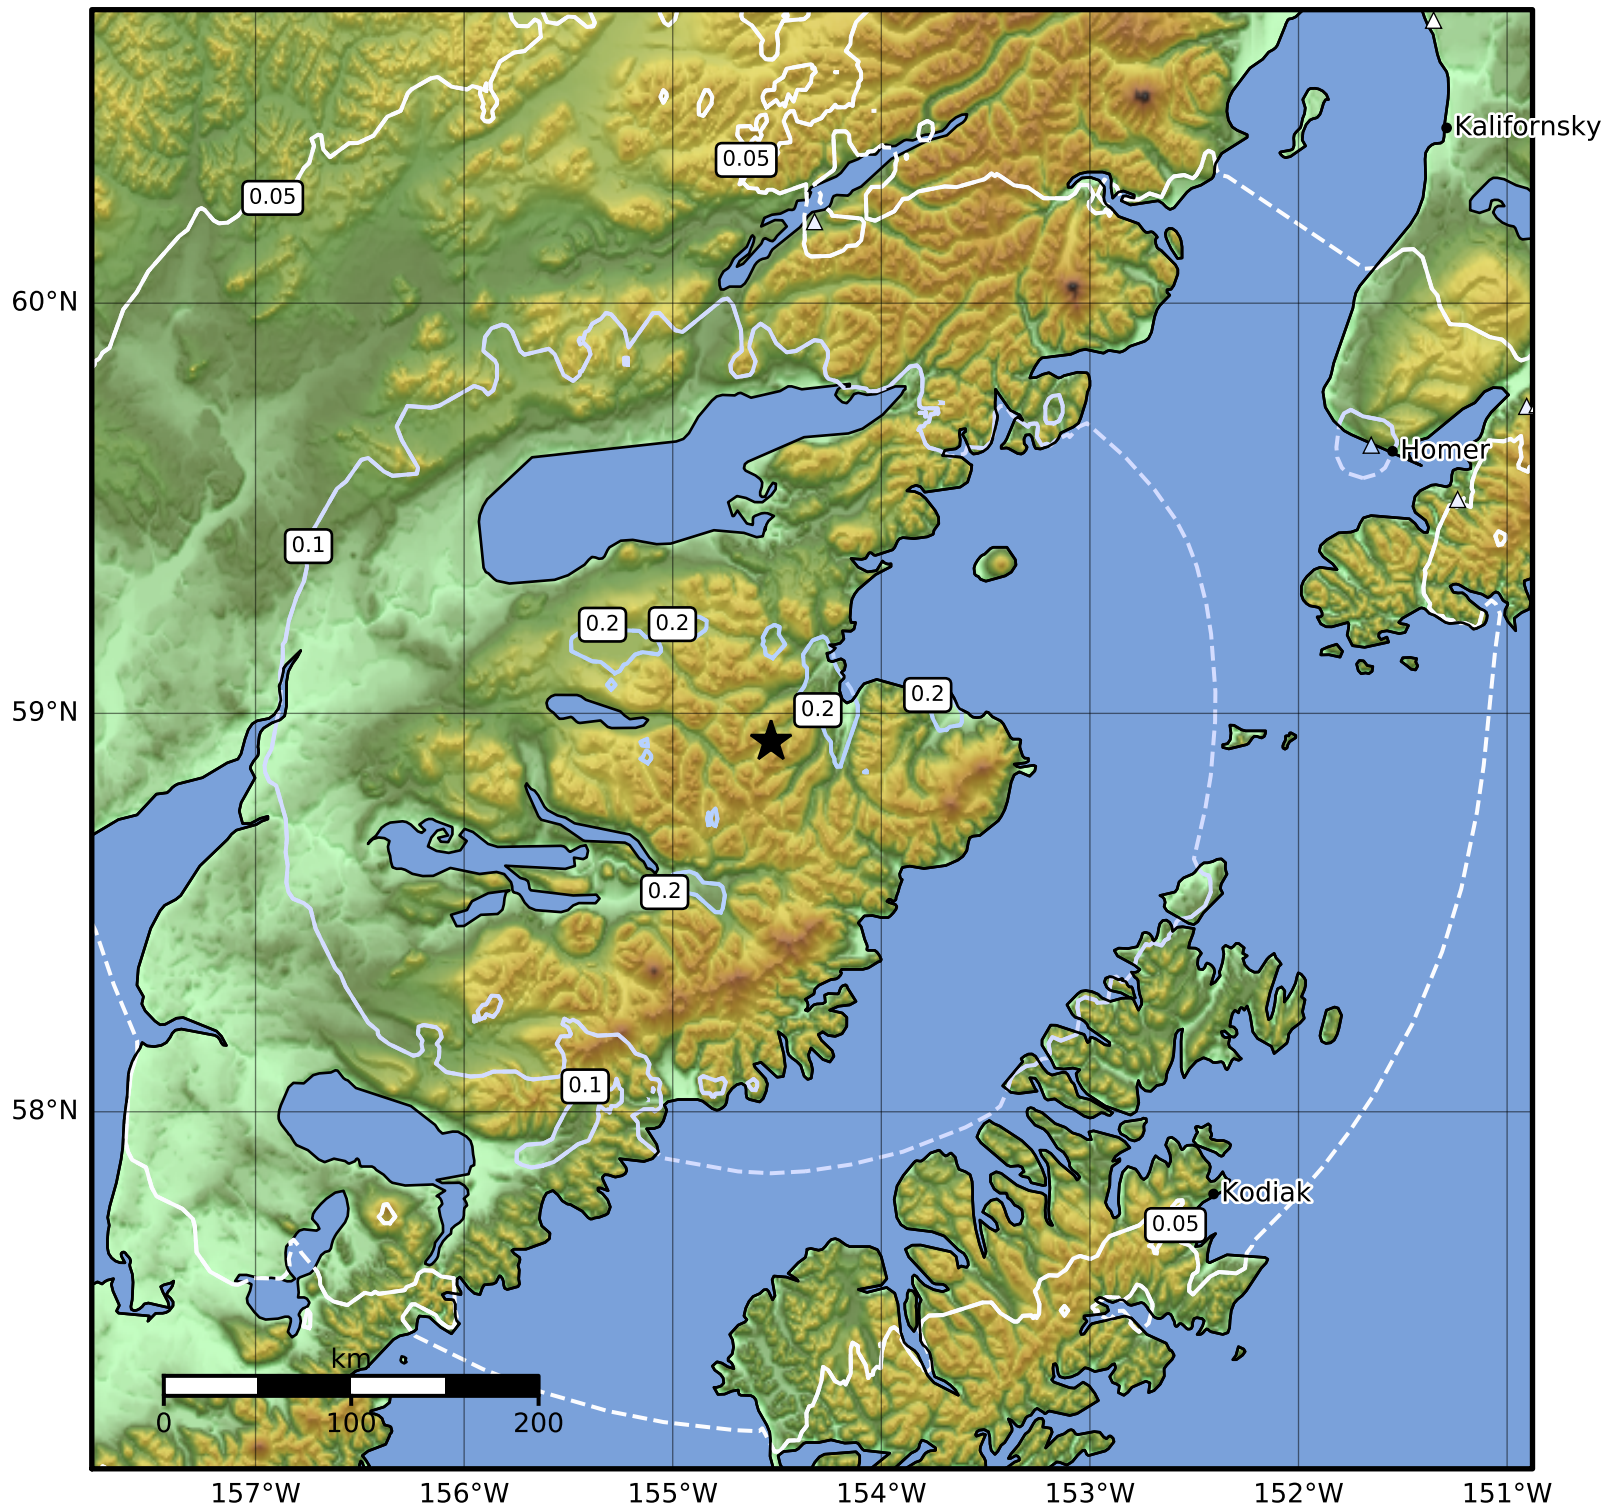

Peak Ground Acceleration Map Alaska Earthquake Center
 ShakeMap: 58 km (36 miles) SSE of Kokhanok
 Feb 20, 2023 05:34:16 UTC M4.2 N58.93 W154.53 Depth: 130.0km ID:ak0232cfl6rx

PGA (%g)	0.1	0.2	0.5	1	2	5	10	20	50	100	200
----------	-----	-----	-----	---	---	---	----	----	----	-----	-----

Scale based on Worden et al. (2012)

Version 2: Processed 2023-02-20T05:53:29Z

△ Seismic Instrument ○ Reported Intensity

★ Epicenter