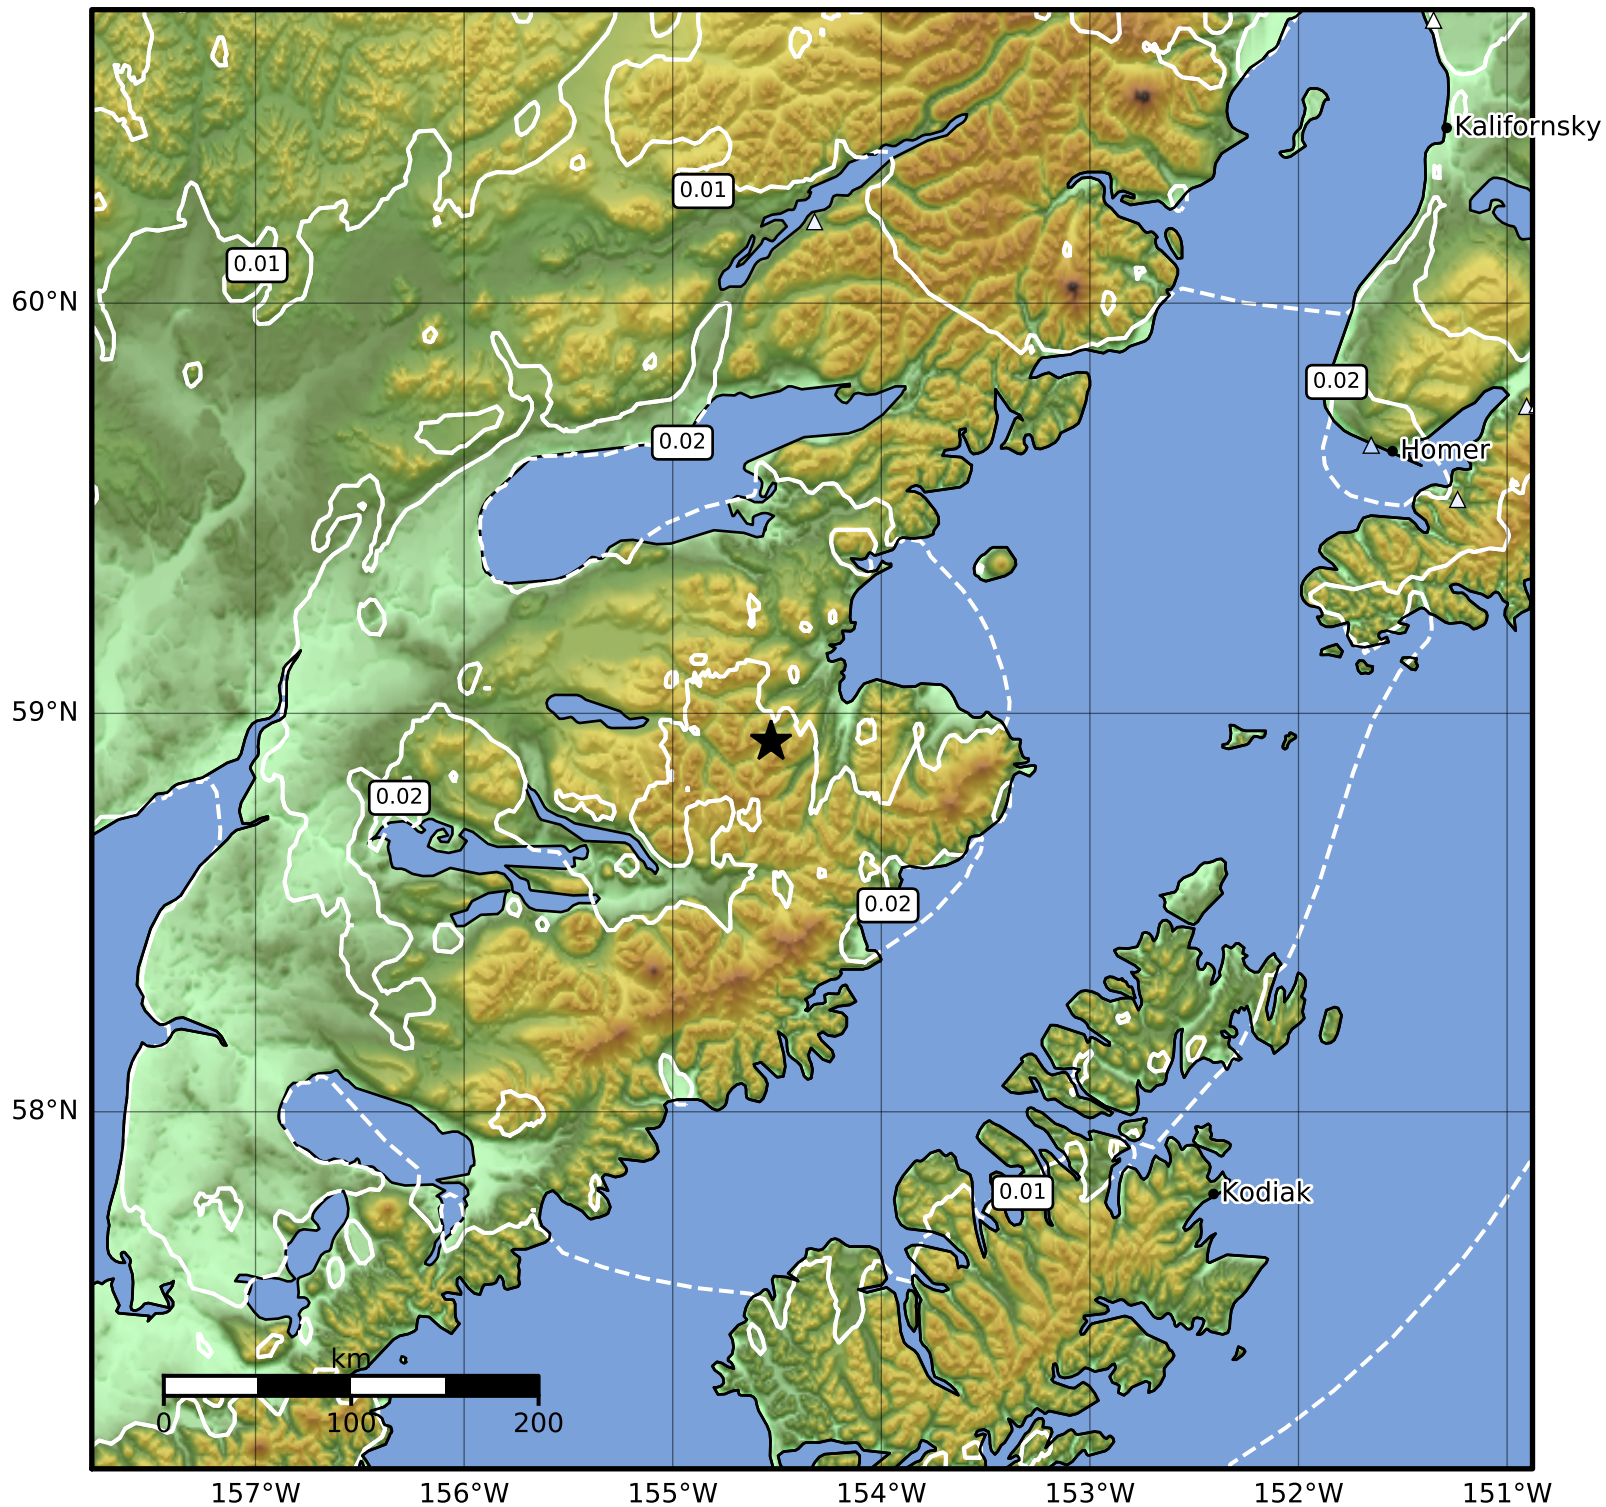

Peak Ground Velocity Map Alaska Earthquake Center  
ShakeMap: 58 km (36 miles) SSE of Kokhanok  
Feb 20, 2023 05:34:16 UTC M4.2 N58.93 W154.53 Depth: 130.0km ID:ak0232cfl6rx

PGV (cm/s)	0.1	0.2	0.5	1	2	5	10	20	50	100	200
------------	-----	-----	-----	---	---	---	----	----	----	-----	-----