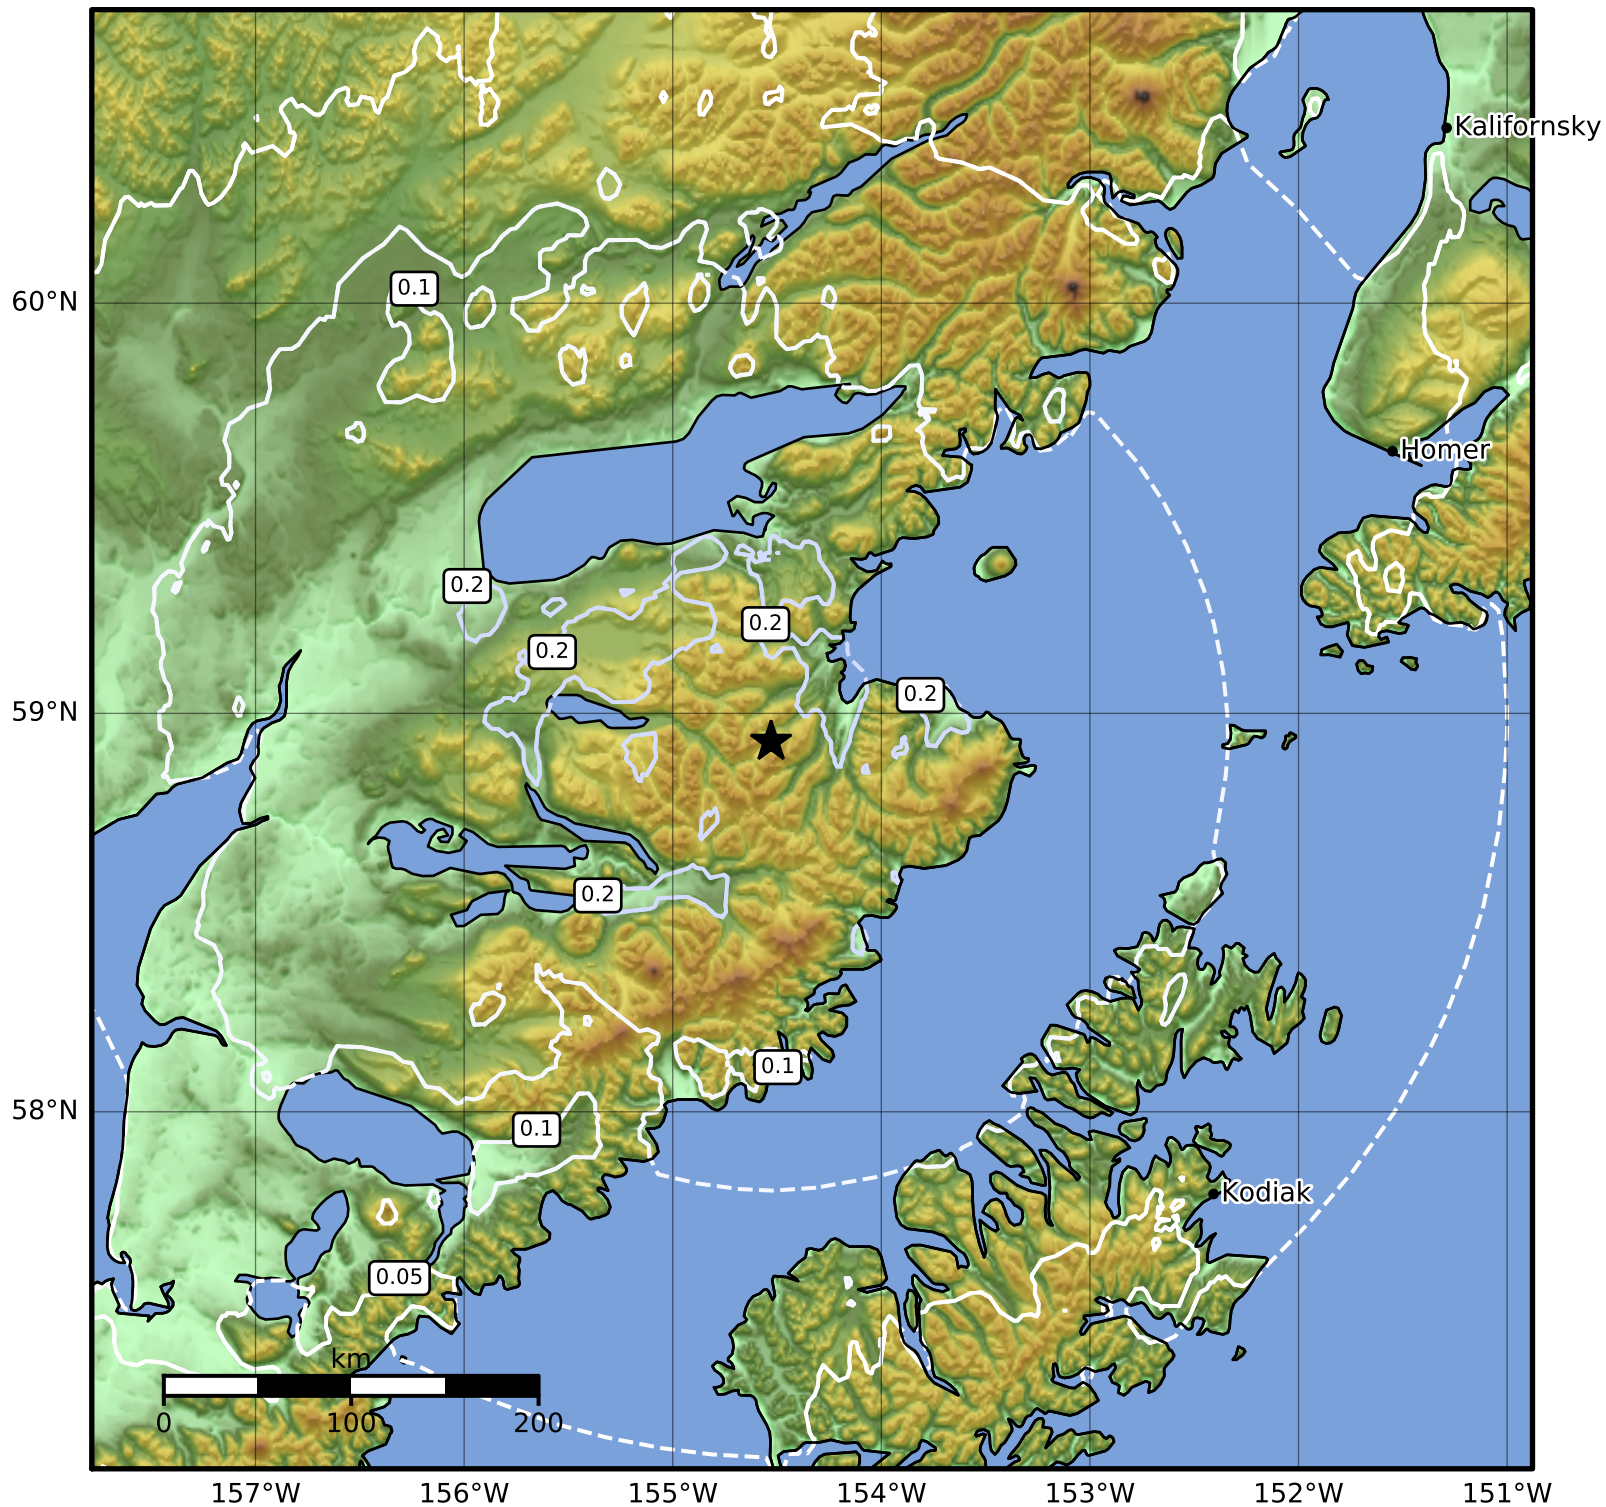

0.3 Second Peak Spectral Acceleration Map Alaska Earthquake Center
 ShakeMap: 58 km (36 miles) SSE of Kokhanok
 Feb 20, 2023 05:34:16 UTC M4.2 N58.93 W154.53 Depth: 130.0km ID:ak0232cfl6rx

SA(0.3) (%g)	0.1	0.2	0.5	1	2	5	10	20	50	100	200
--------------	-----	-----	-----	---	---	---	----	----	----	-----	-----

Scale based on Worden et al. (2012)

Version 2: Processed 2023-02-20T05:53:29Z

△ Seismic Instrument ○ Reported Intensity

★ Epicenter