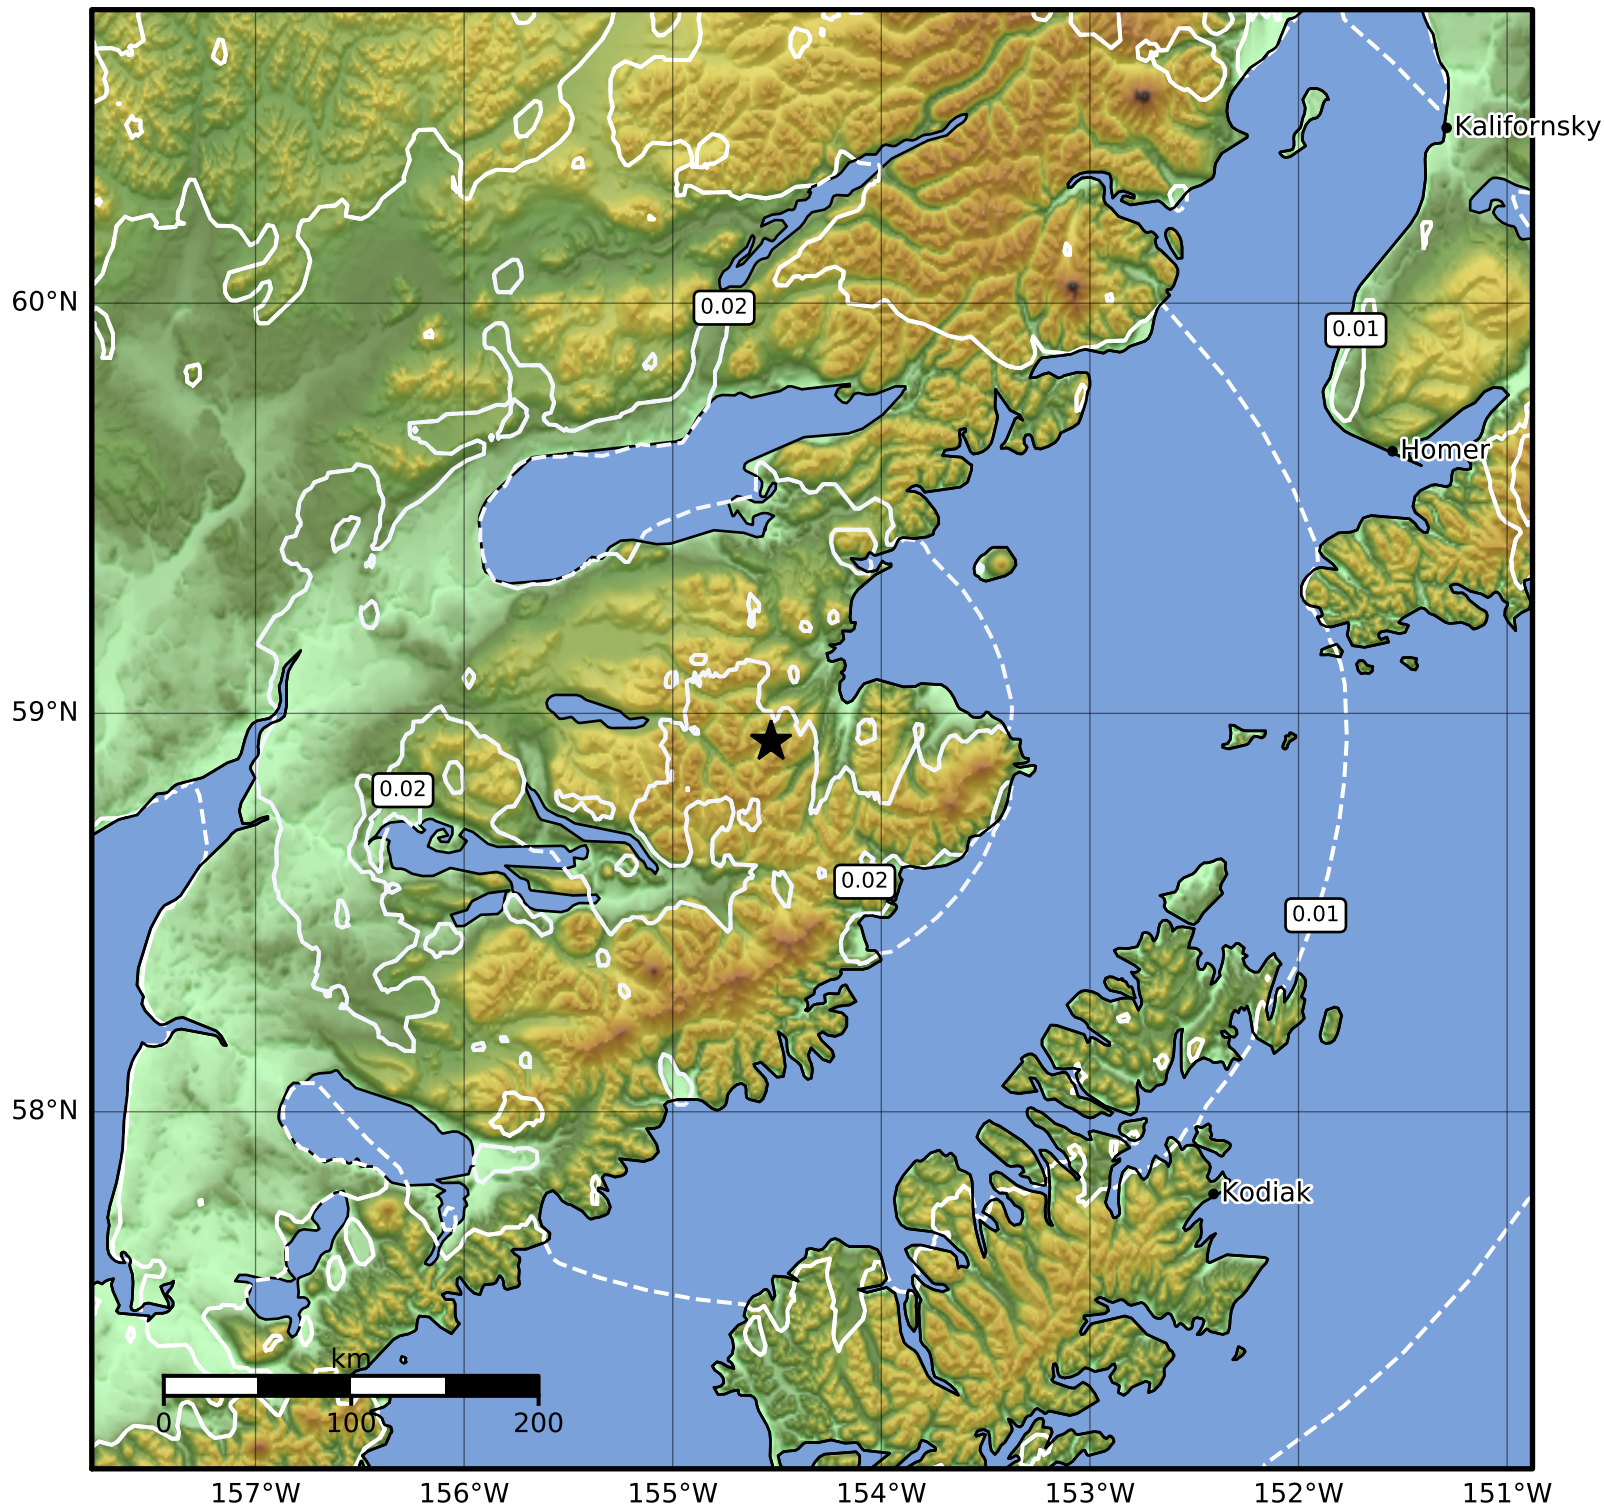

1.0 Second Peak Spectral Acceleration Map Alaska Earthquake Center  
 ShakeMap: 58 km (36 miles) SSE of Kokhanok  
 Feb 20, 2023 05:34:16 UTC M4.2 N58.93 W154.53 Depth: 130.0km ID:ak0232cfl6rx

<b>SA(1.0) (%g)</b>	<b>0.1</b>	<b>0.2</b>	<b>0.5</b>	<b>1</b>	<b>2</b>	<b>5</b>	<b>10</b>	<b>20</b>	<b>50</b>	<b>100</b>	<b>200</b>
---------------------	------------	------------	------------	----------	----------	----------	-----------	-----------	-----------	------------	------------

Scale based on Worden et al. (2012)

Version 2: Processed 2023-02-20T05:53:29Z

△ Seismic Instrument ○ Reported Intensity

★ Epicenter