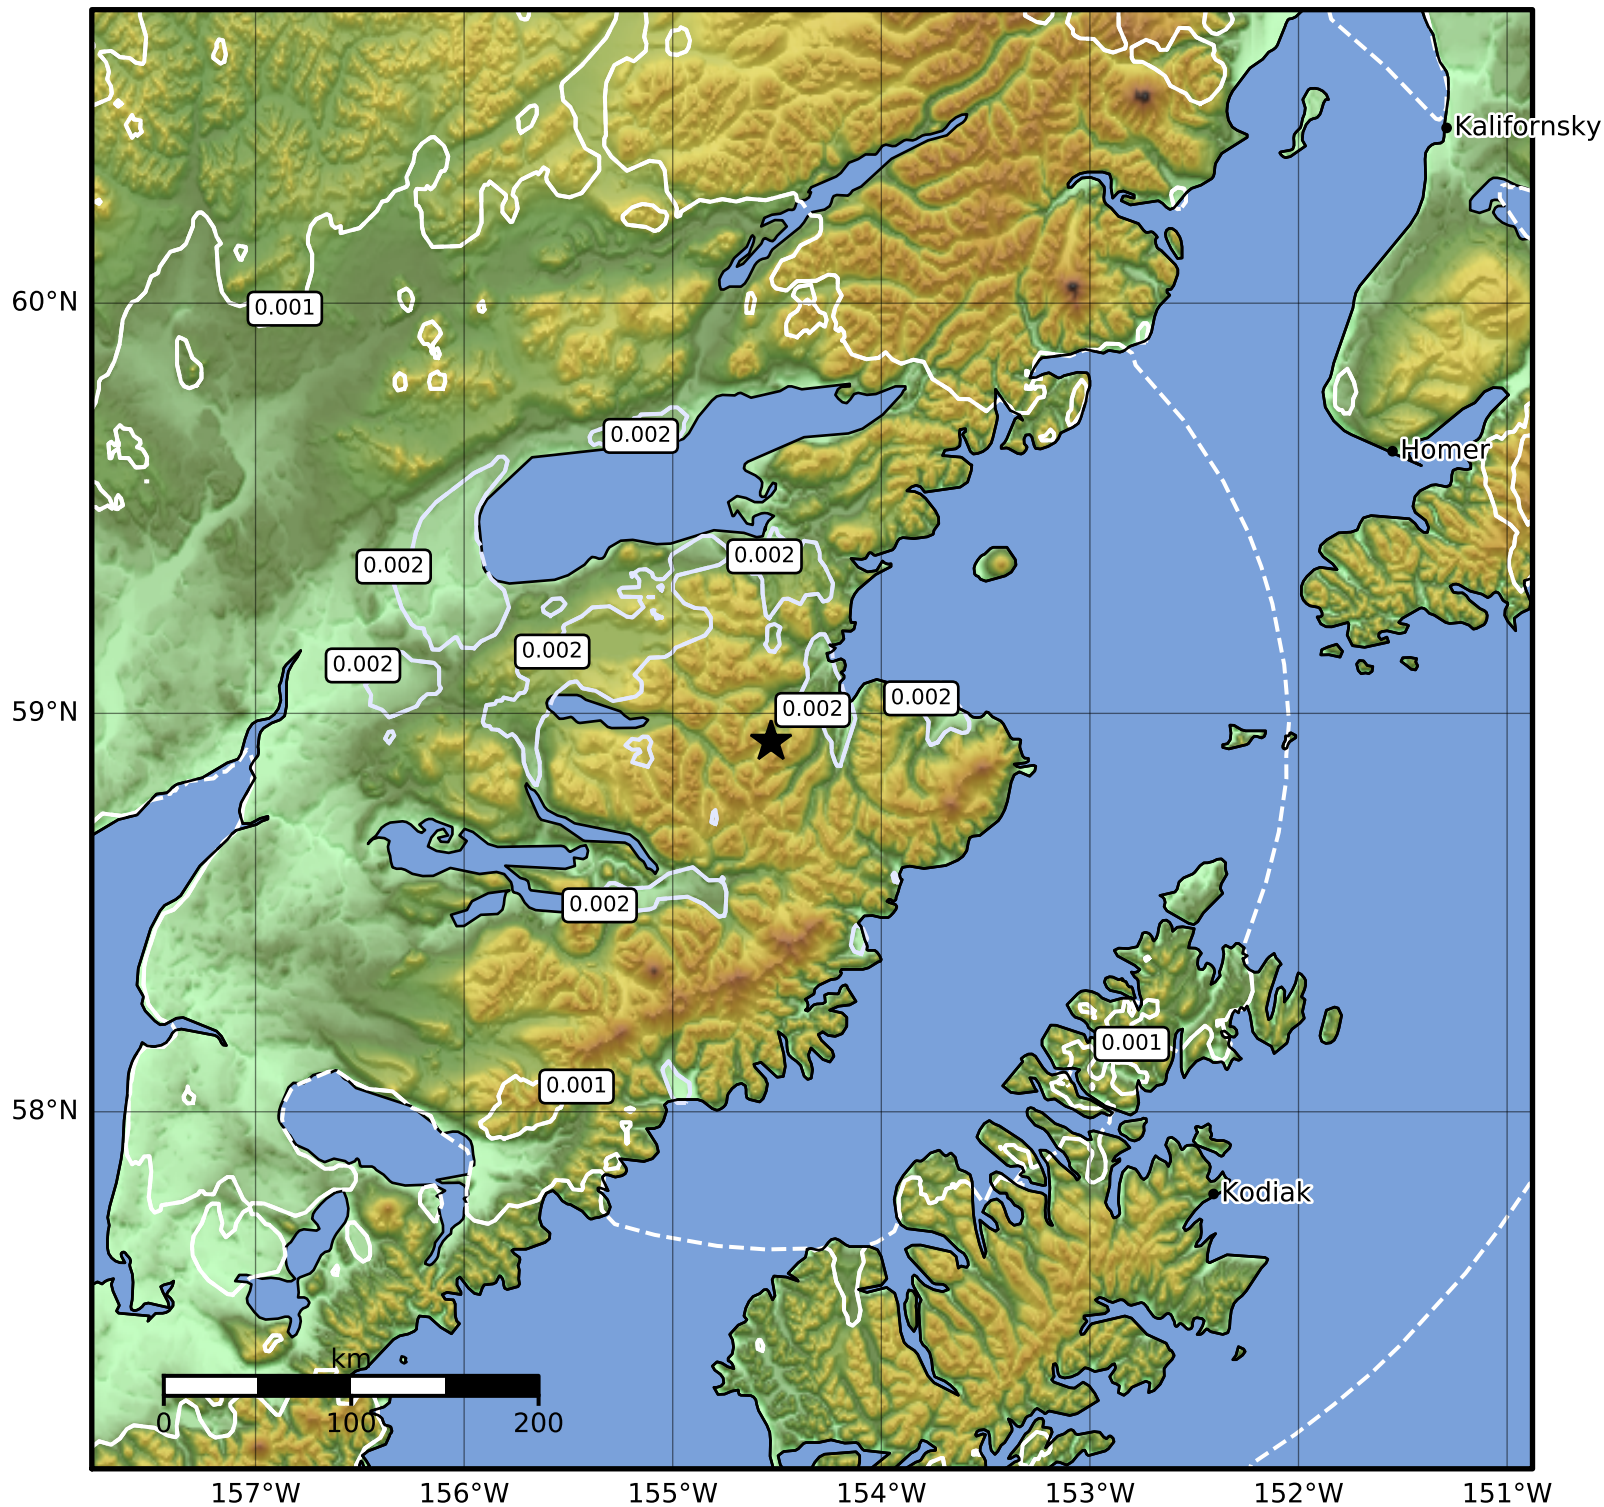

3.0 Second Peak Spectral Acceleration Map Alaska Earthquake Center
 ShakeMap: 58 km (36 miles) SSE of Kokhanok
 Feb 20, 2023 05:34:16 UTC M4.2 N58.93 W154.53 Depth: 130.0km ID:ak0232cfl6rx

Scale based on Worden et al. (2012)

Version 2: Processed 2023-02-20T05:53:29Z

△ Seismic Instrument ○ Reported Intensity

★ Epicenter