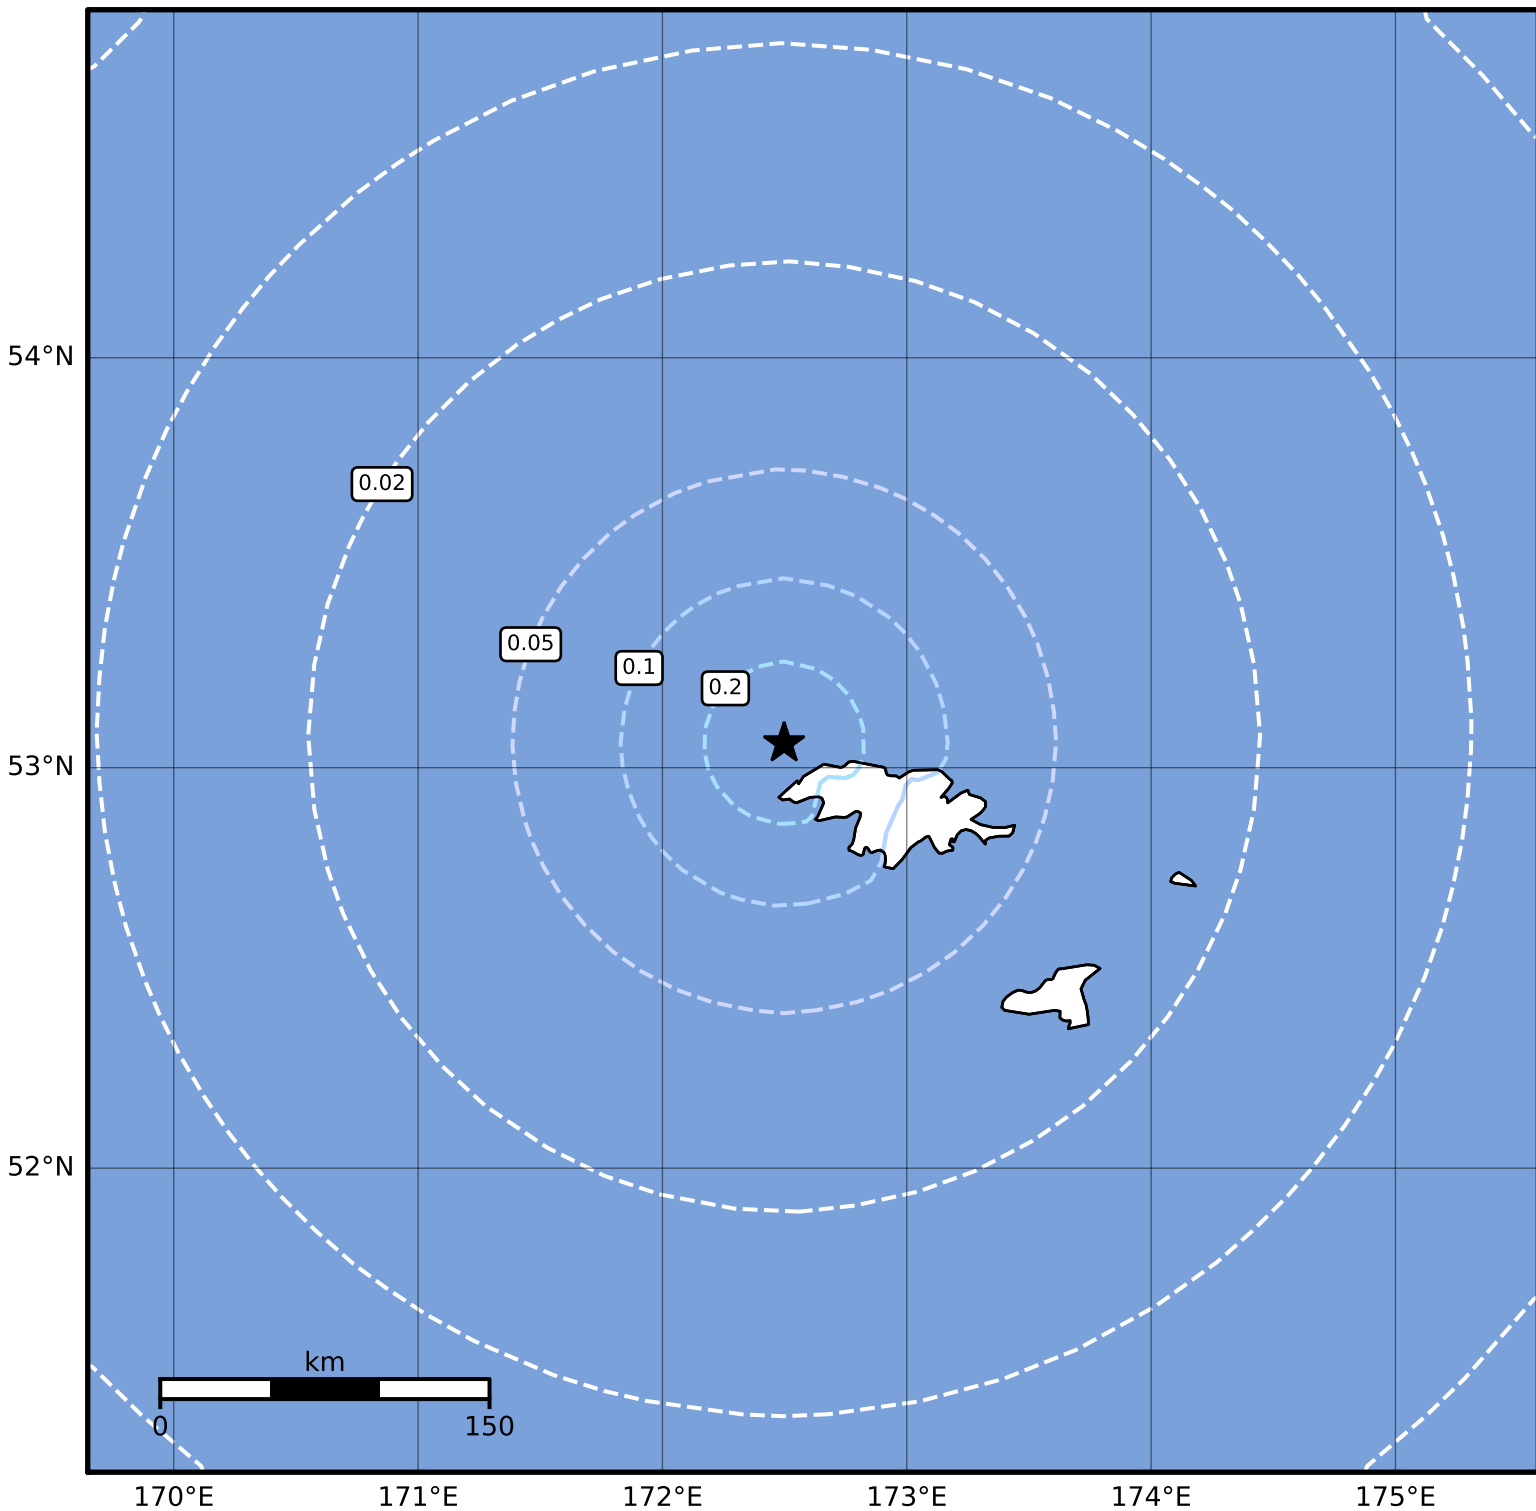

Peak Ground Velocity Map Alaska Earthquake Center  
ShakeMap: 51 km (32 miles) WNW of Attu  
Feb 24, 2023 12:15:56 UTC M4.3 N53.06 E172.50 Depth: 29.2km ID:ak0232j5tgwu

Scale based on Worden et al. (2012)

Version 2: Processed 2023-02-24T13:10:49Z

△ Seismic Instrument ○ Reported Intensity

★ Epicenter