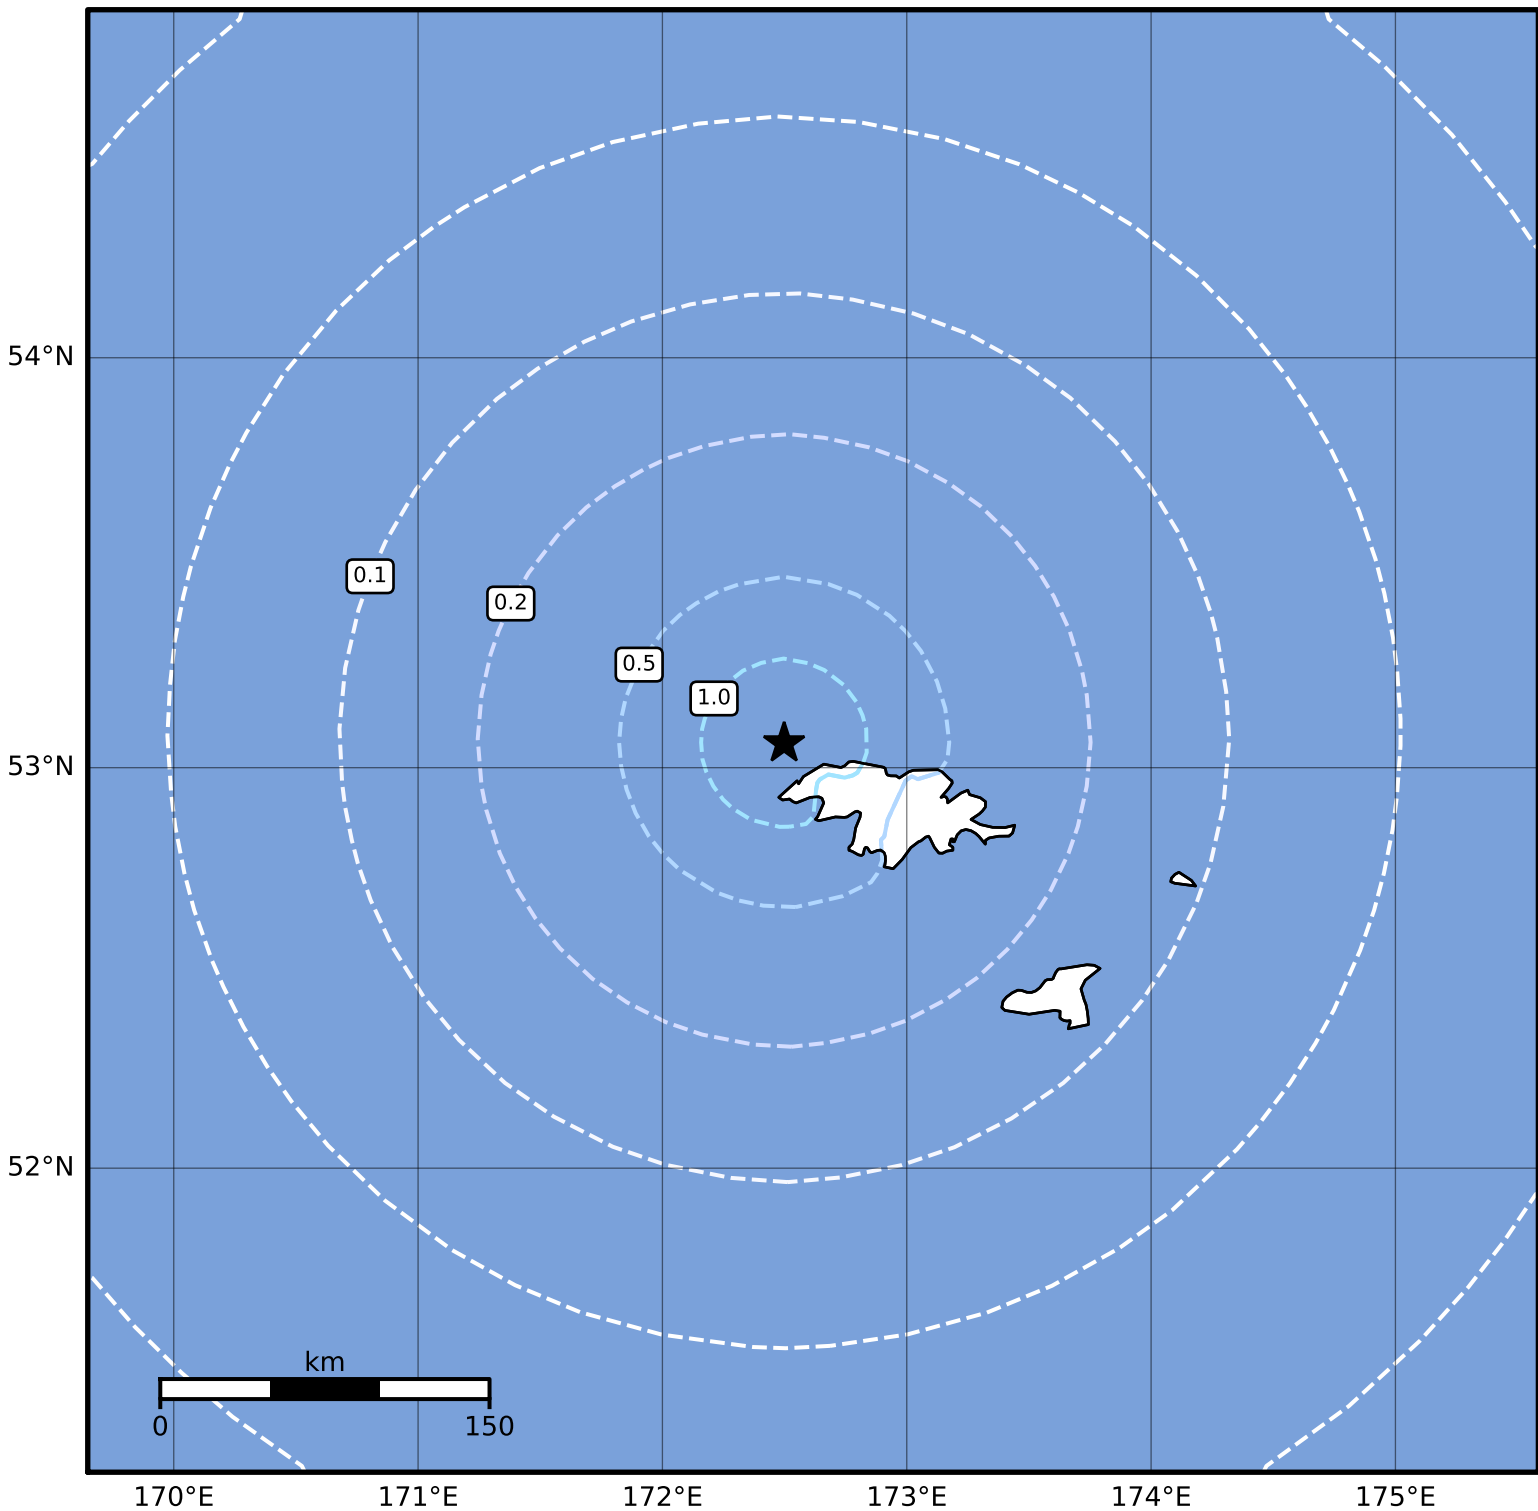

0.3 Second Peak Spectral Acceleration Map Alaska Earthquake Center
 ShakeMap: 51 km (32 miles) WNW of Attu
 Feb 24, 2023 12:15:56 UTC M4.3 N53.06 E172.50 Depth: 29.2km ID:ak0232j5tguw

SA(0.3) (%g)	0.1	0.2	0.5	1	2	5	10	20	50	100	200
---------------------	------------	------------	------------	----------	----------	----------	-----------	-----------	-----------	------------	------------

Scale based on Worden et al. (2012)

Version 2: Processed 2023-02-24T13:10:49Z

△ Seismic Instrument ○ Reported Intensity

★ Epicenter