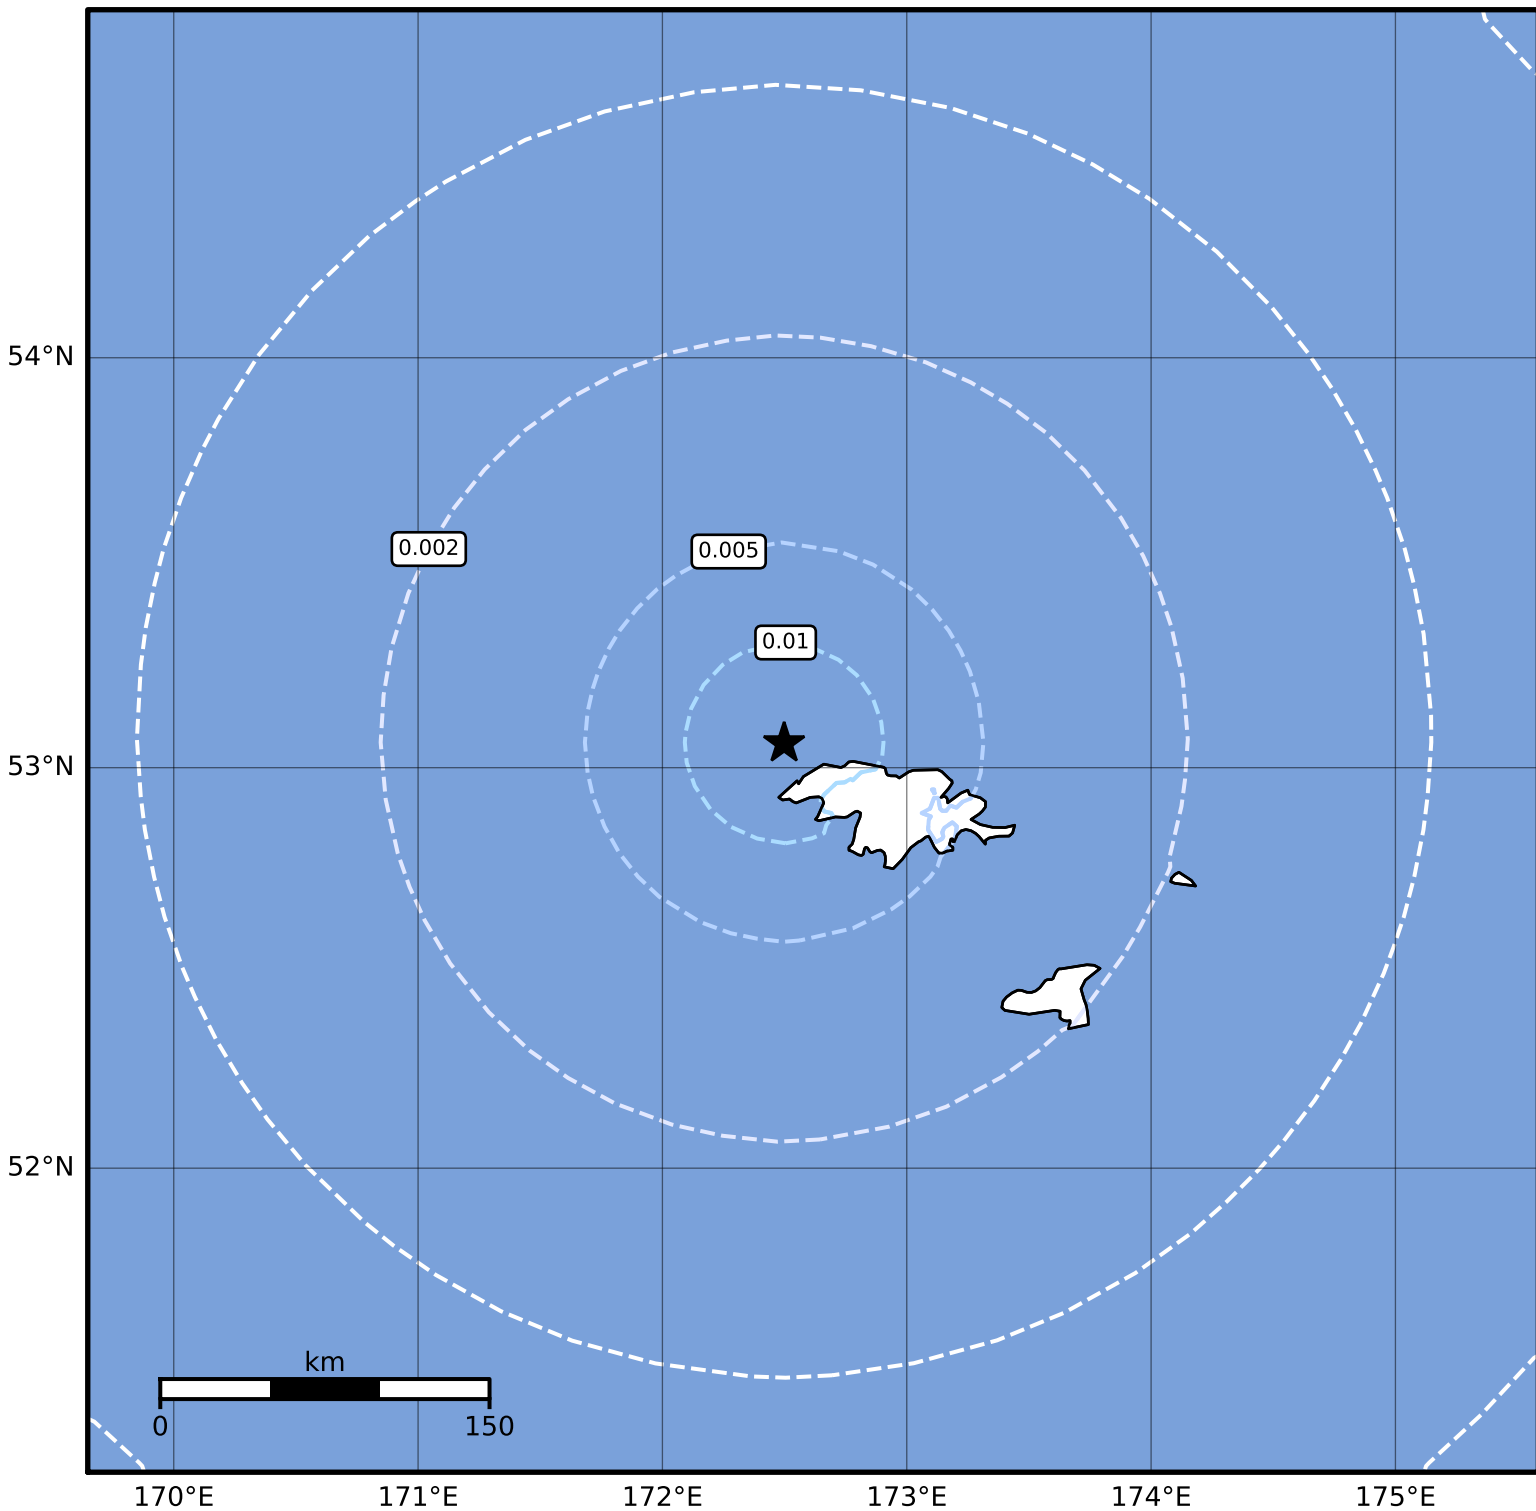

3.0 Second Peak Spectral Acceleration Map Alaska Earthquake Center
ShakeMap: 51 km (32 miles) WNW of Attu
Feb 24, 2023 12:15:56 UTC M4.3 N53.06 E172.50 Depth: 29.2km ID:ak0232j5tgwu

Scale based on Worden et al. (2012)

Version 2: Processed 2023-02-24T13:10:49Z

△ Seismic Instrument ○ Reported Intensity

★ Epicenter