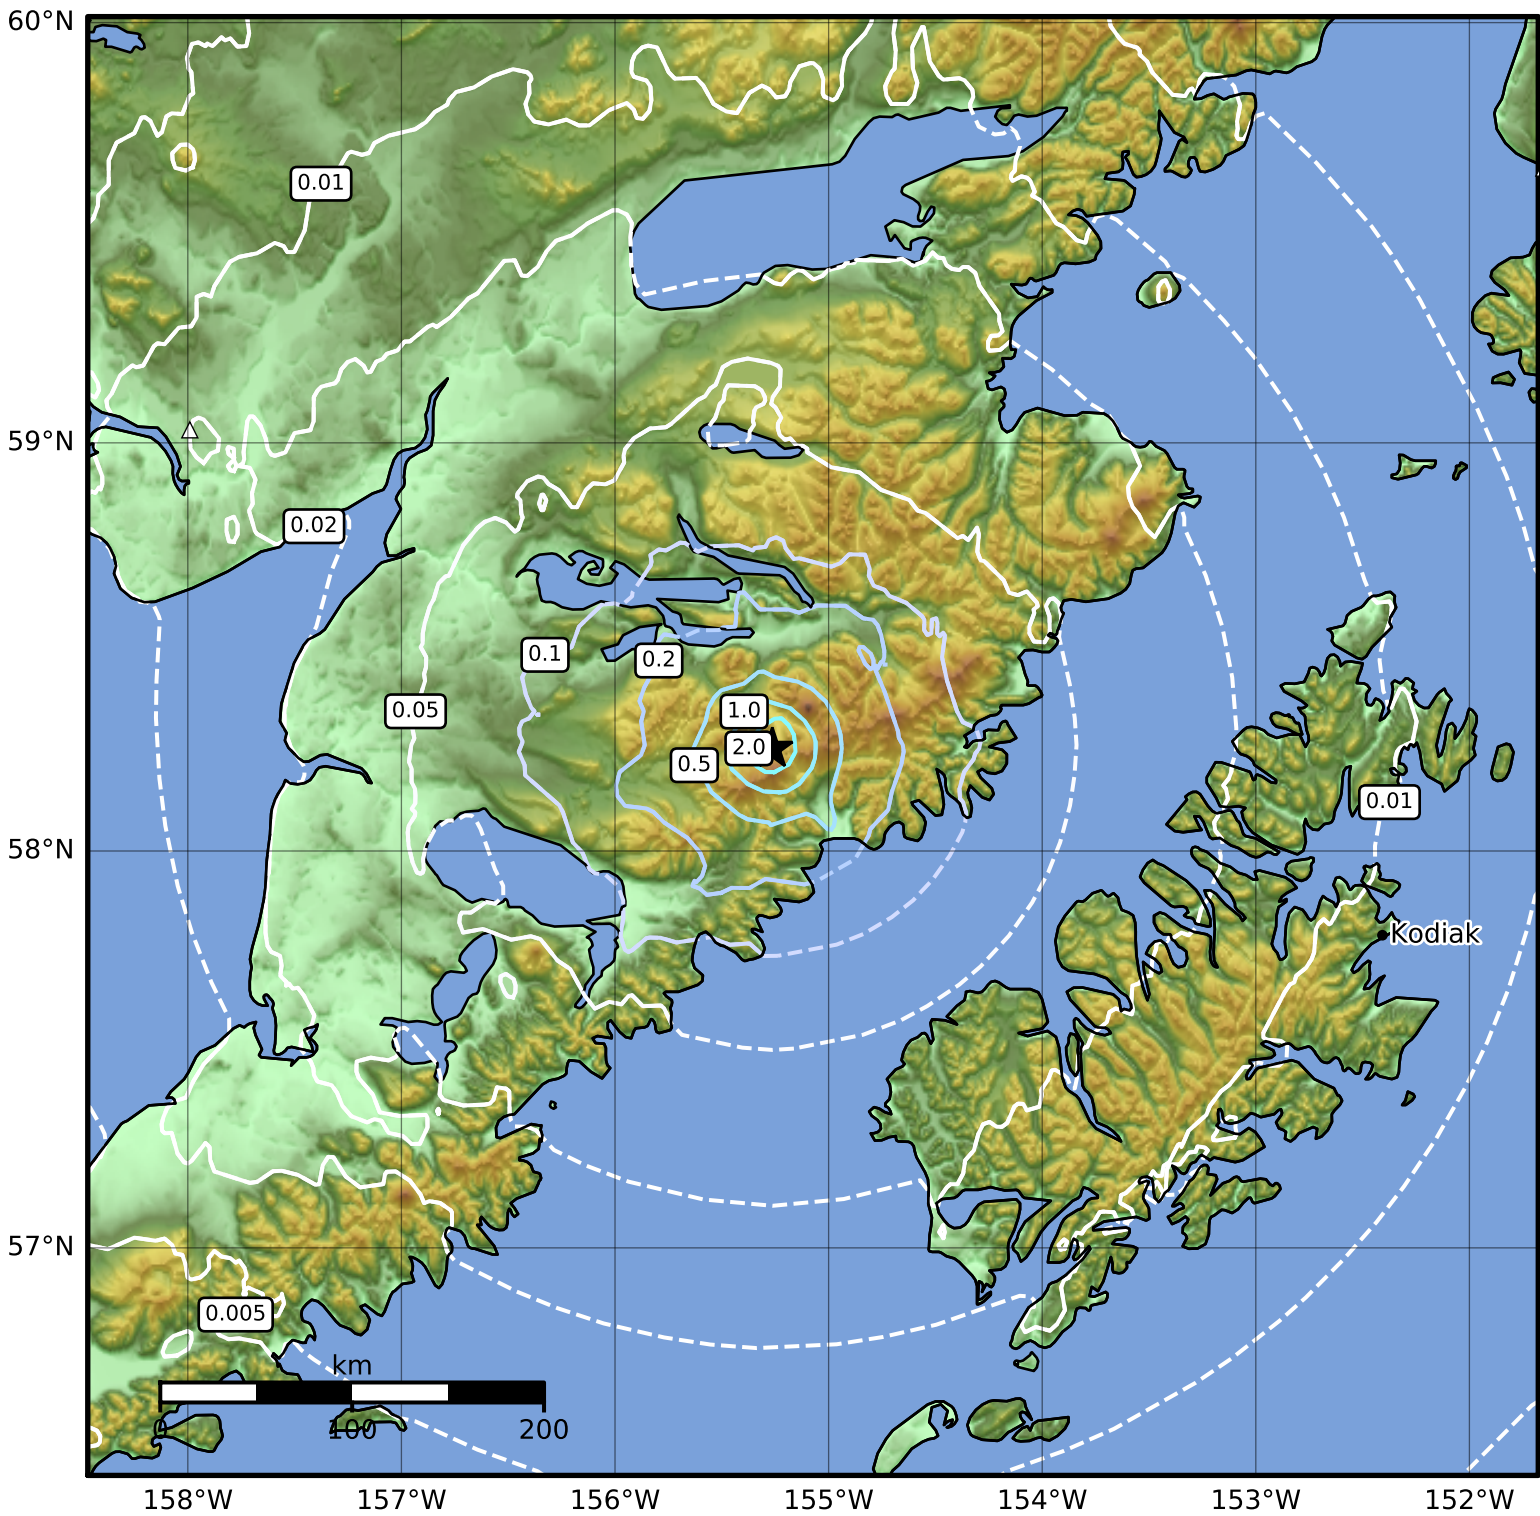

Peak Ground Acceleration Map Alaska Earthquake Center  
 ShakeMap: 90 km (56 miles) NNW of Karluk  
 Feb 24, 2023 17:16:29 UTC M4.0 N58.25 W155.26 Depth: 3.2km ID:ak0232j8ry4u

PGA (%g)	0.1	0.2	0.5	1	2	5	10	20	50	100	200
----------	-----	-----	-----	---	---	---	----	----	----	-----	-----

Scale based on Worden et al. (2012)

Version 2: Processed 2023-02-24T17:45:21Z

△ Seismic Instrument ○ Reported Intensity

★ Epicenter