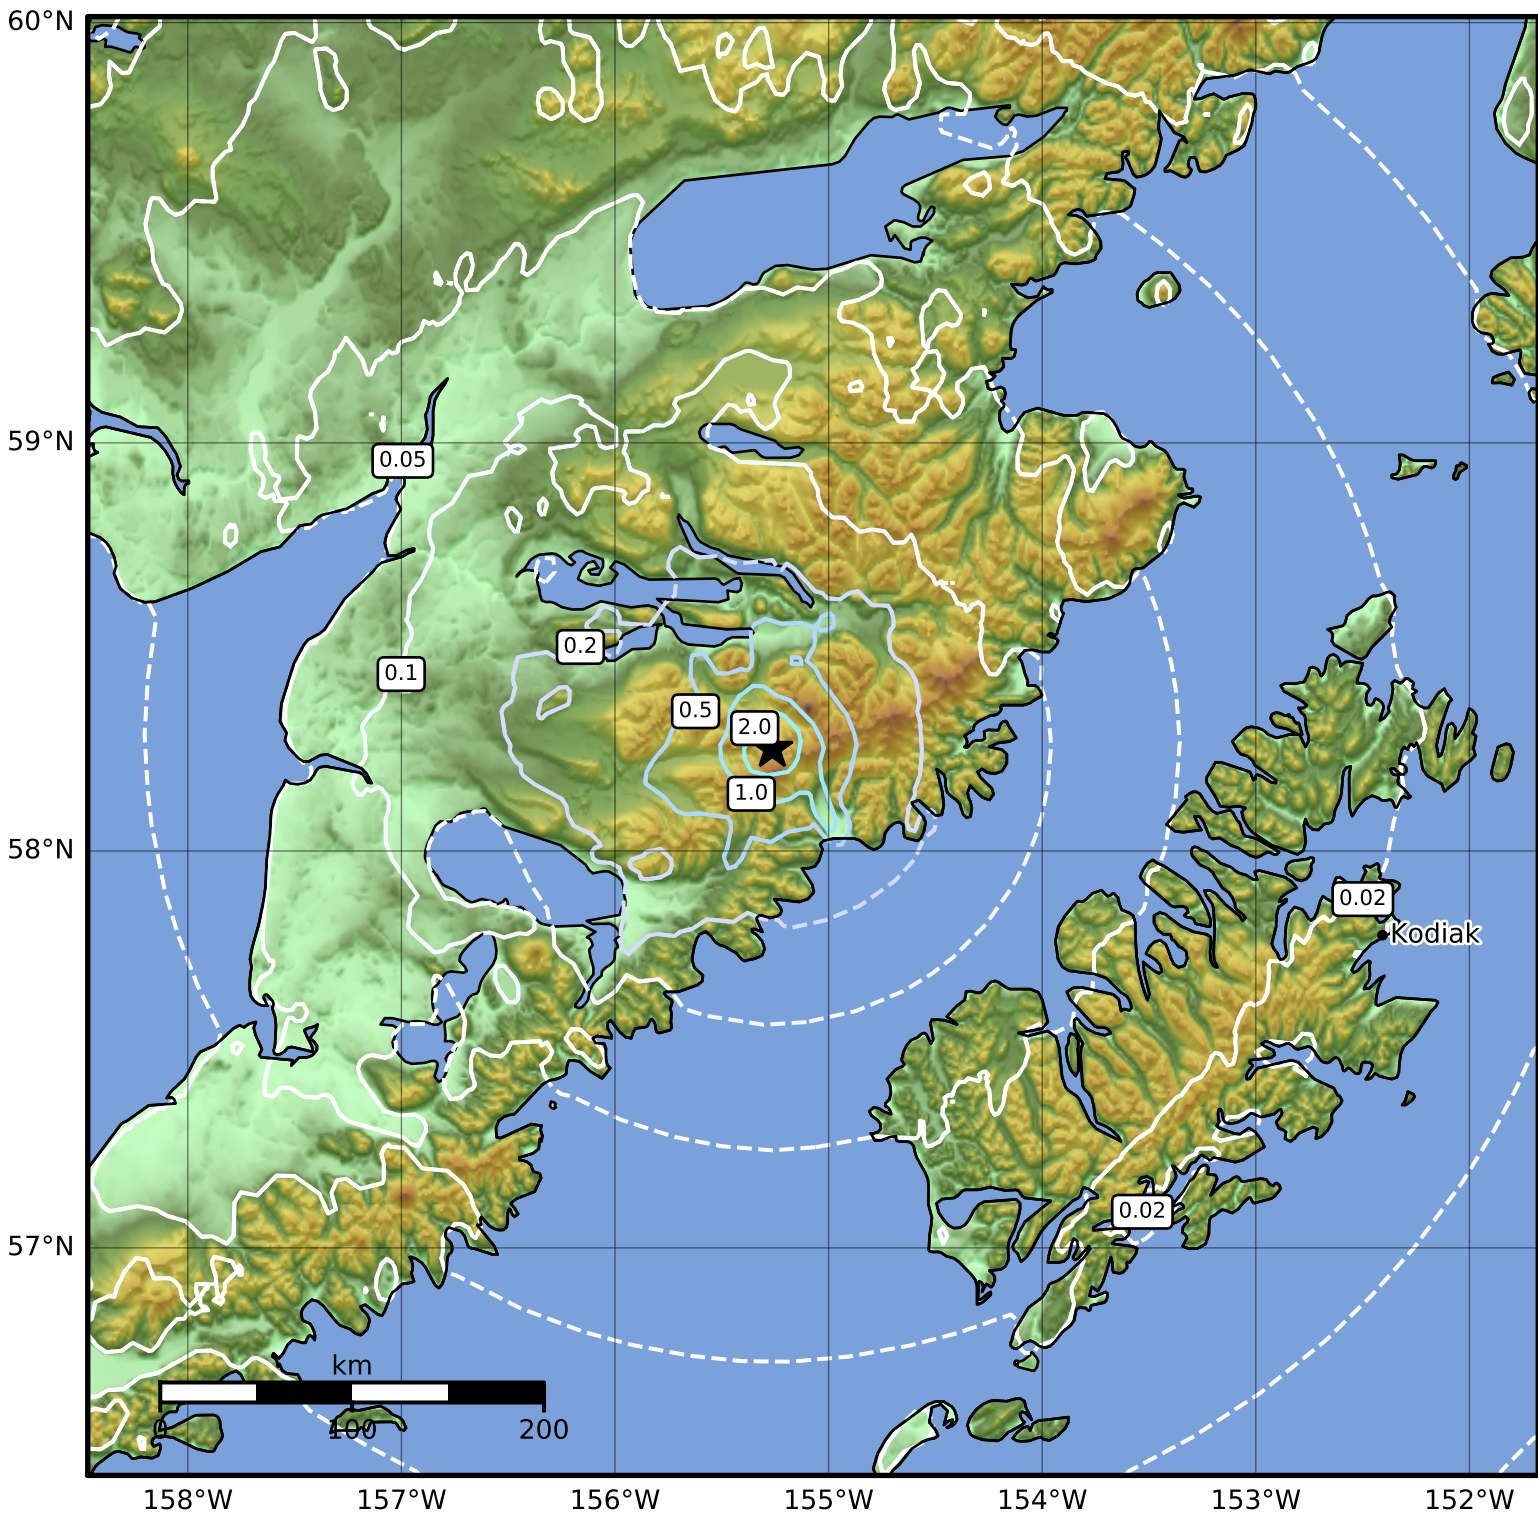

0.3 Second Peak Spectral Acceleration Map Alaska Earthquake Center
 ShakeMap: 90 km (56 miles) NNW of Karluk
 Feb 24, 2023 17:16:29 UTC M4.0 N58.25 W155.26 Depth: 3.2km ID:ak0232j8ry4u

SA(0.3) (%g)	0.1	0.2	0.5	1	2	5	10	20	50	100	200
--------------	-----	-----	-----	---	---	---	----	----	----	-----	-----

Scale based on Worden et al. (2012)

Version 2: Processed 2023-02-24T17:45:21Z

△ Seismic Instrument ○ Reported Intensity

★ Epicenter