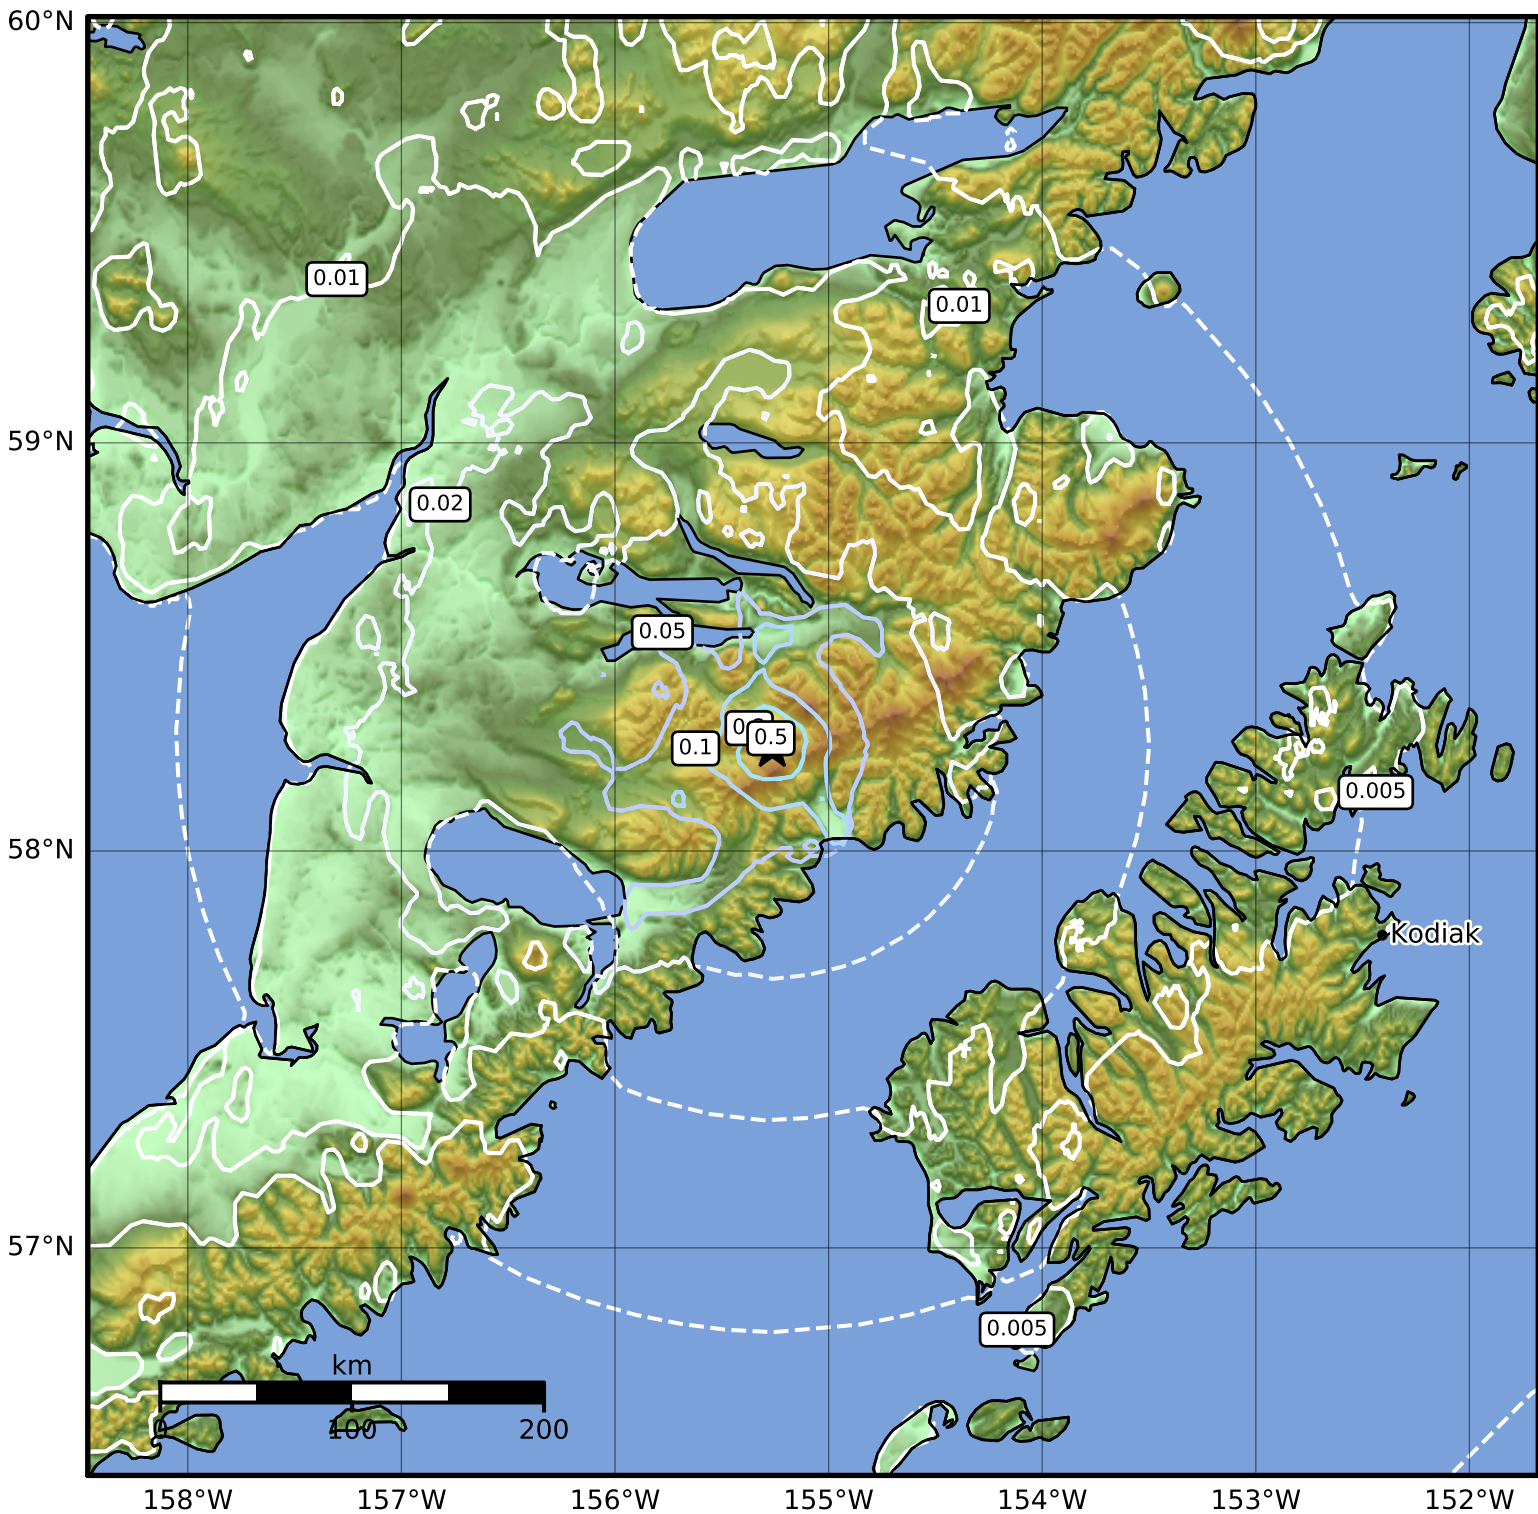

1.0 Second Peak Spectral Acceleration Map Alaska Earthquake Center  
 ShakeMap: 90 km (56 miles) NNW of Karluk  
 Feb 24, 2023 17:16:29 UTC M4.0 N58.25 W155.26 Depth: 3.2km ID:ak0232j8ry4u

SA(1.0) (%g)	0.1	0.2	0.5	1	2	5	10	20	50	100	200
--------------	-----	-----	-----	---	---	---	----	----	----	-----	-----

Scale based on Worden et al. (2012)

Version 2: Processed 2023-02-24T17:45:21Z

△ Seismic Instrument ○ Reported Intensity

★ Epicenter