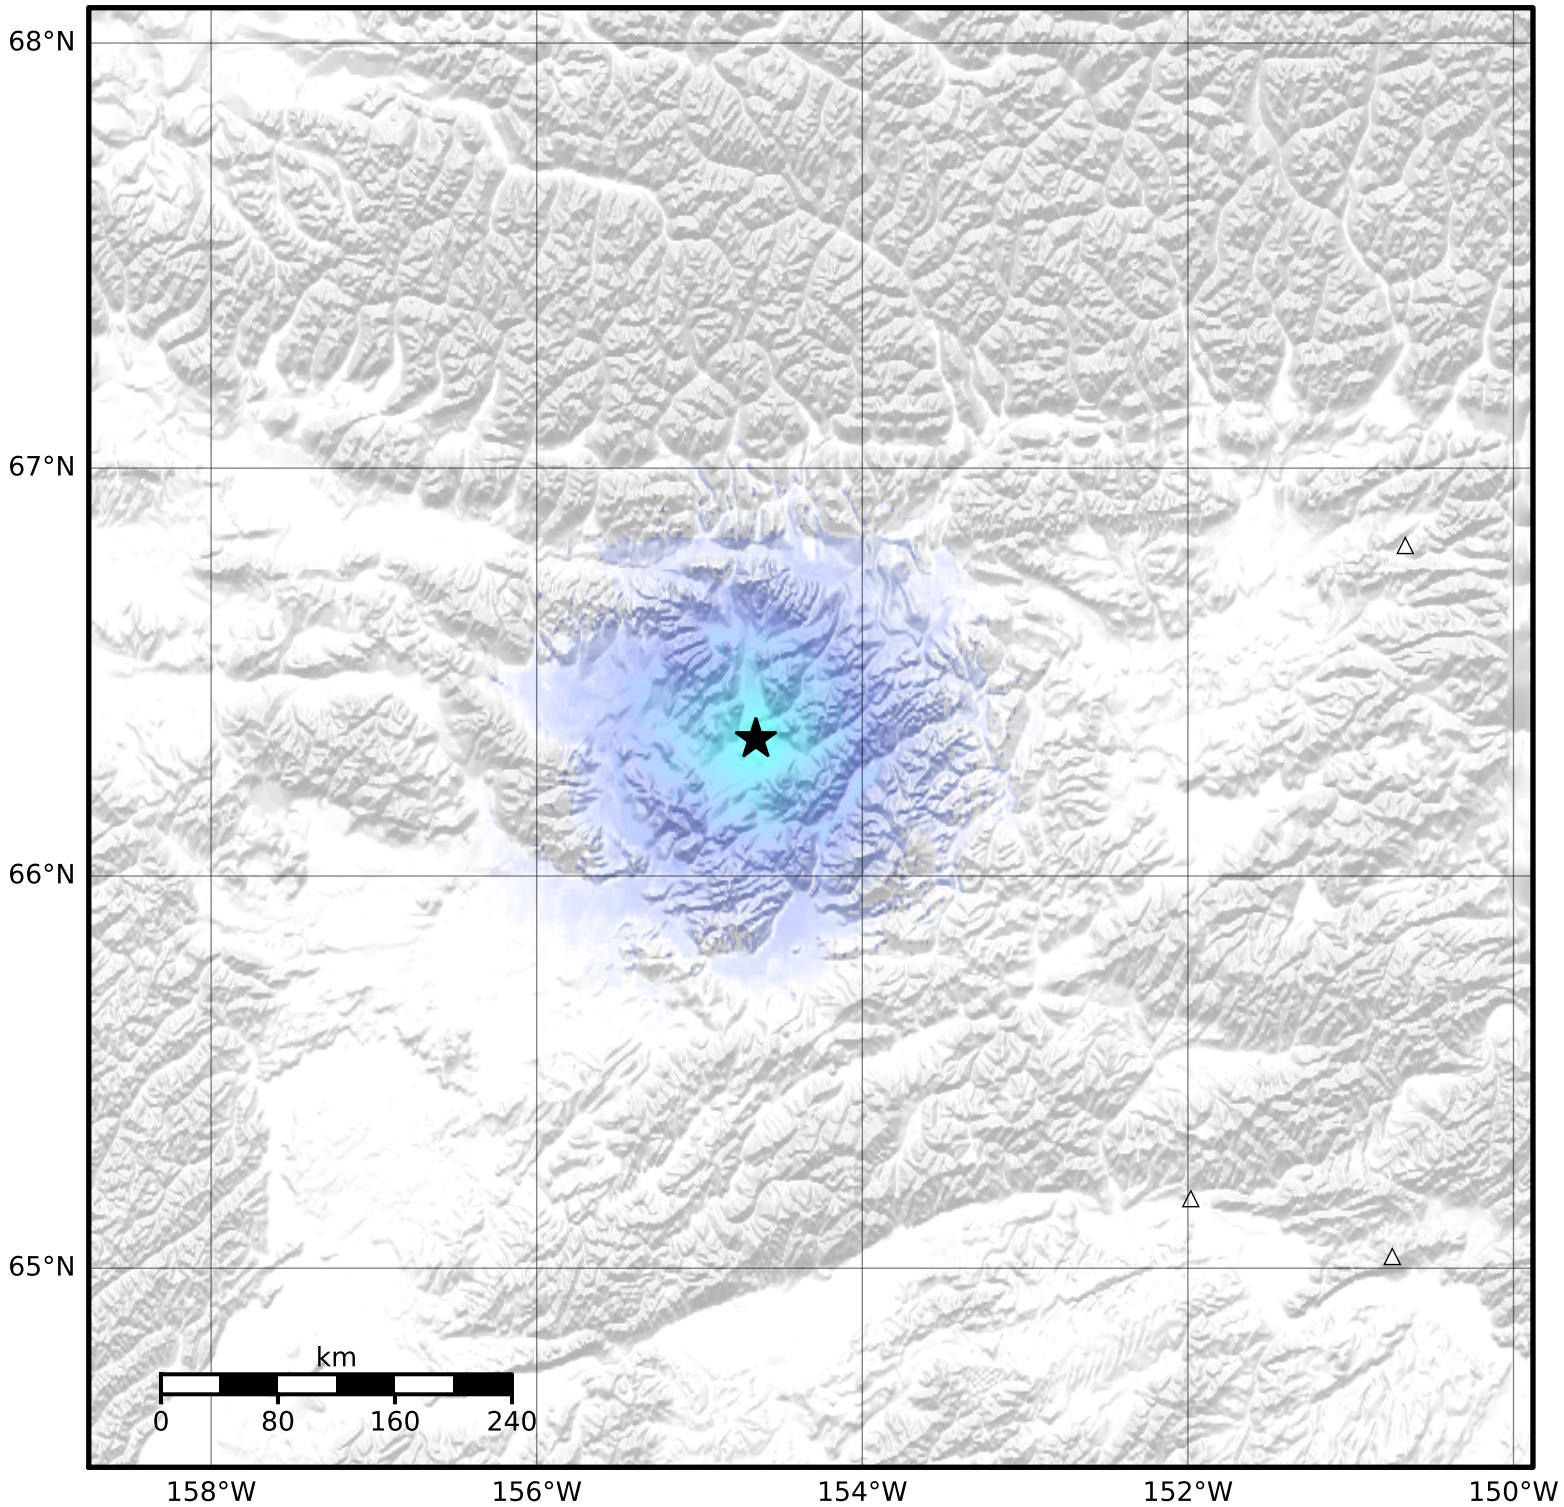

Macroseismic Intensity Map Alaska Earthquake Center
 ShakeMap: 38 km (24 miles) NNW of Hughes
 Mar 01, 2023 06:04:01 UTC M3.6 N66.34 W154.65 Depth: 3.4km ID:ak0232rbuag8

SHAKING	Not felt	Weak	Light	Moderate	Strong	Very strong	Severe	Violent	Extreme
DAMAGE	None	None	None	Very light	Light	Moderate	Moderate/heavy	Heavy	Very heavy
PGA(%g)	<0.0464	0.297	2.76	6.2	11.5	21.5	40.1	74.7	>139
PGV(cm/s)	<0.0215	0.135	1.41	4.65	9.64	20	41.4	85.8	>178
INTENSITY	I	II-III	IV	V	VI	VII	VIII	IX	X+

Scale based on Worden et al. (2012)

Version 2: Processed 2023-03-01T19:06:50Z

△ Seismic Instrument ○ Reported Intensity

★ Epicenter