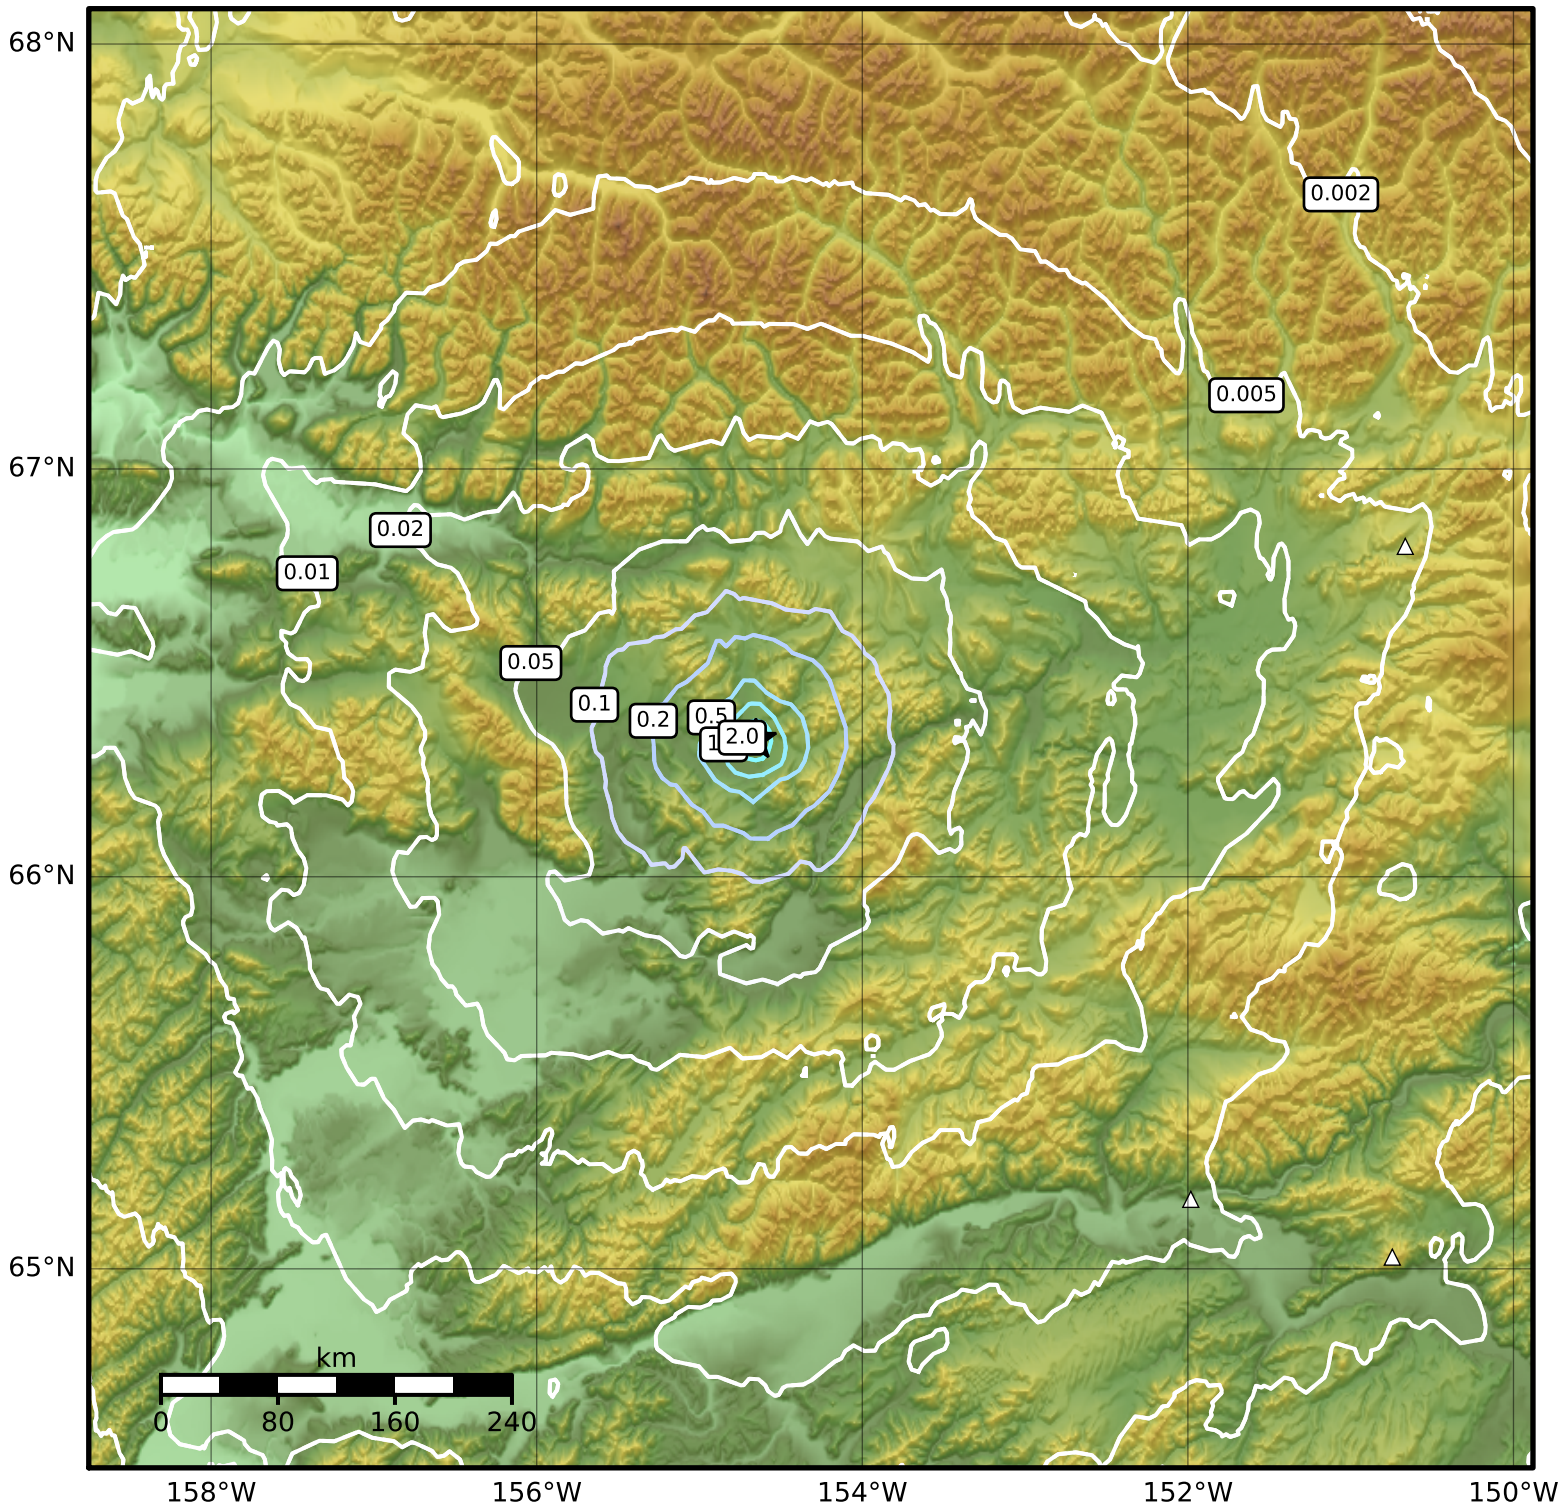

Peak Ground Acceleration Map Alaska Earthquake Center
ShakeMap: 38 km (24 miles) NNW of Hughes
Mar 01, 2023 06:04:01 UTC M3.6 N66.34 W154.65 Depth: 3.4km ID:ak0232rbuag8

PGA (%g) 0.1 0.2 0.5 1 2 5 10 20 50 100 200

Scale based on Worden et al. (2012)

Version 2: Processed 2023-03-01T19:06:50Z

△ Seismic Instrument ○ Reported Intensity

★ Epicenter