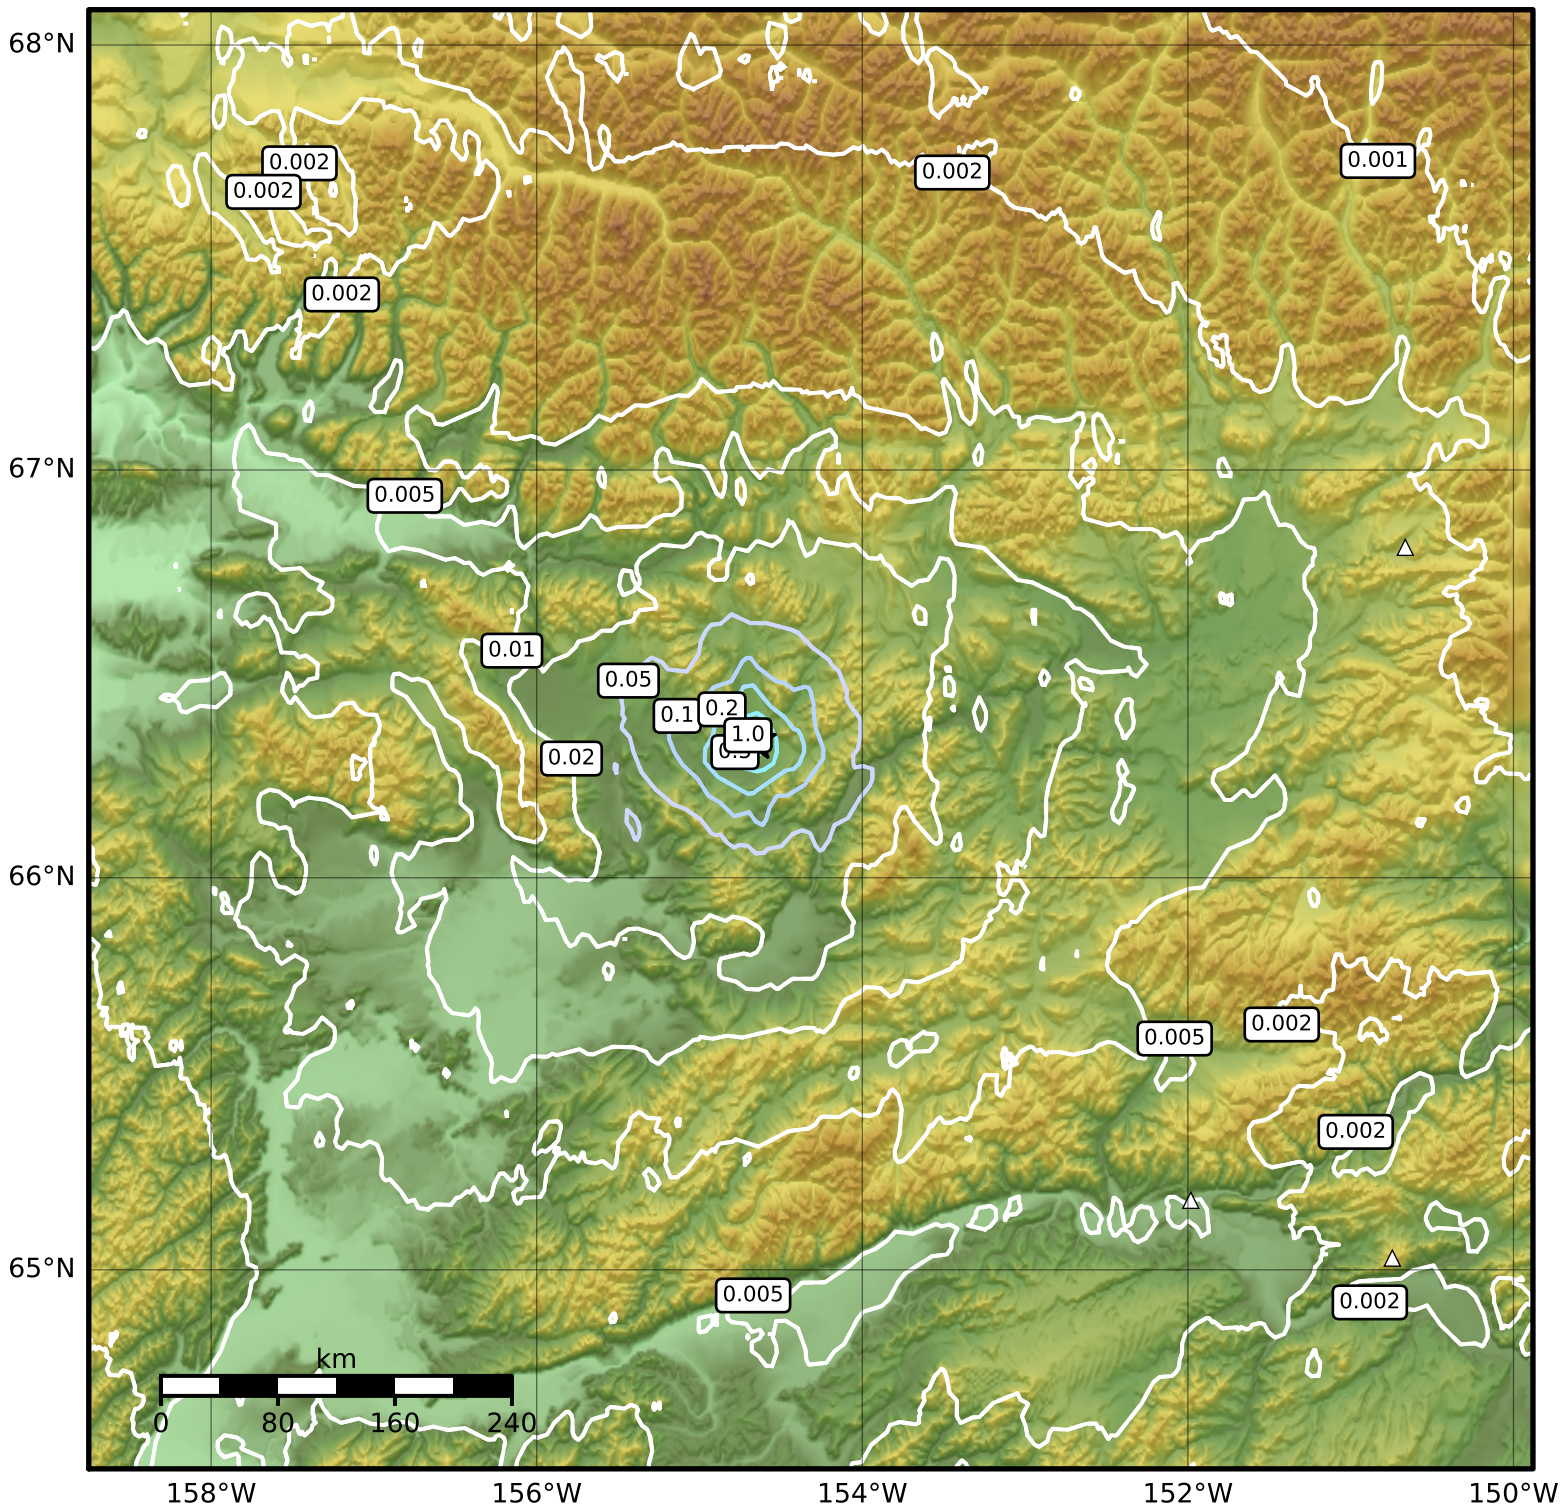

Peak Ground Velocity Map Alaska Earthquake Center
ShakeMap: 38 km (24 miles) NNW of Hughes
Mar 01, 2023 06:04:01 UTC M3.6 N66.34 W154.65 Depth: 3.4km ID:ak0232rbuag8

Scale based on Worden et al. (2012)

Version 2: Processed 2023-03-01T19:06:50Z

△ Seismic Instrument ○ Reported Intensity

★ Epicenter