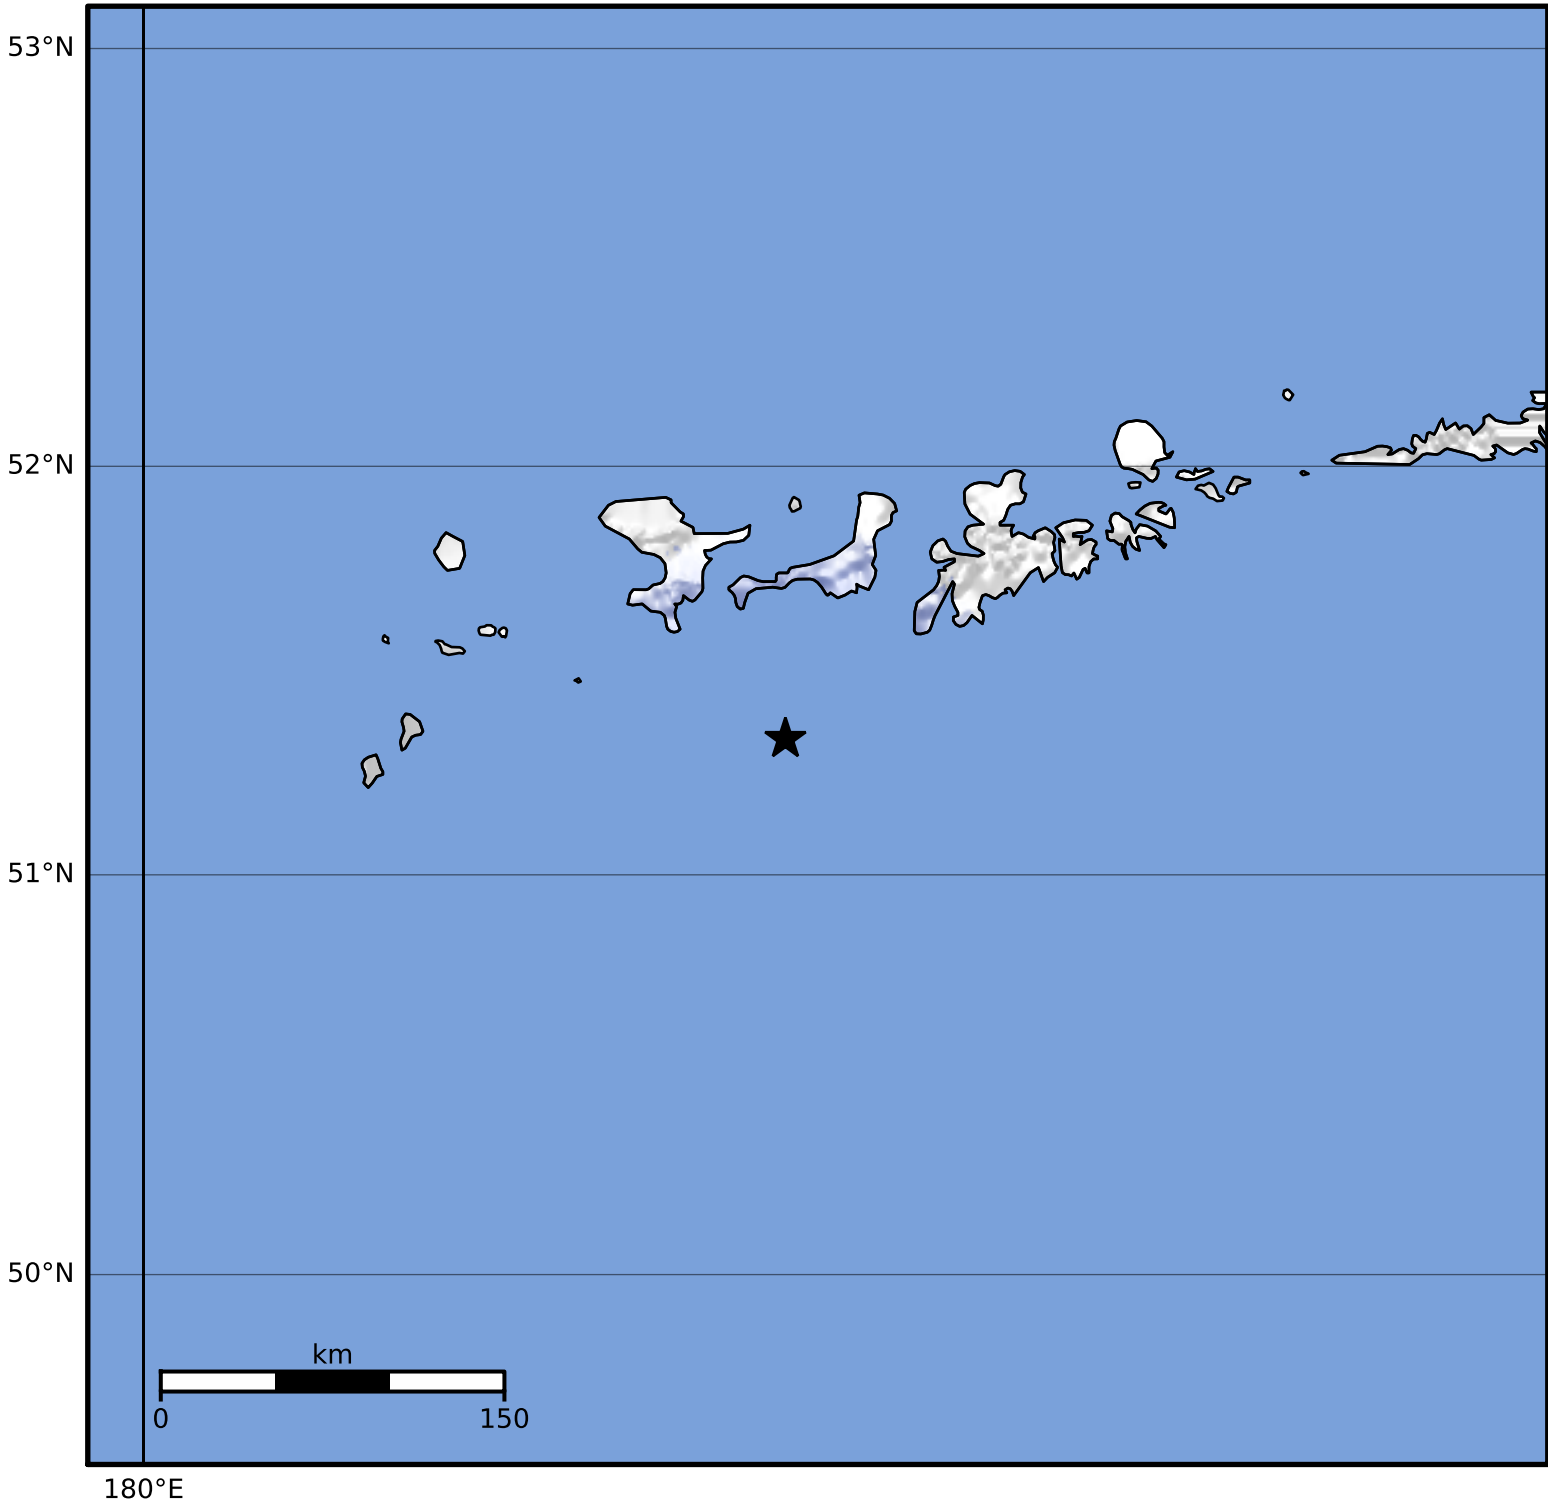

Macroseismic Intensity Map Alaska Earthquake Center
 ShakeMap: 83 km (52 miles) SW of Adak
 Mar 04, 2023 22:49:43 UTC M3.6 N51.34 W177.48 Depth: 23.4km ID:ak0232wk8zuo

SHAKING	Not felt	Weak	Light	Moderate	Strong	Very strong	Severe	Violent	Extreme
DAMAGE	None	None	None	Very light	Light	Moderate	Moderate/heavy	Heavy	Very heavy
PGA(%g)	<0.0464	0.297	2.76	6.2	11.5	21.5	40.1	74.7	>139
PGV(cm/s)	<0.0215	0.135	1.41	4.65	9.64	20	41.4	85.8	>178
INTENSITY	I	II-III	IV	V	VI	VII	VIII	IX	X+

Scale based on Worden et al. (2012)

Version 1: Processed 2023-03-04T22:51:58Z

△ Seismic Instrument ○ Reported Intensity

★ Epicenter