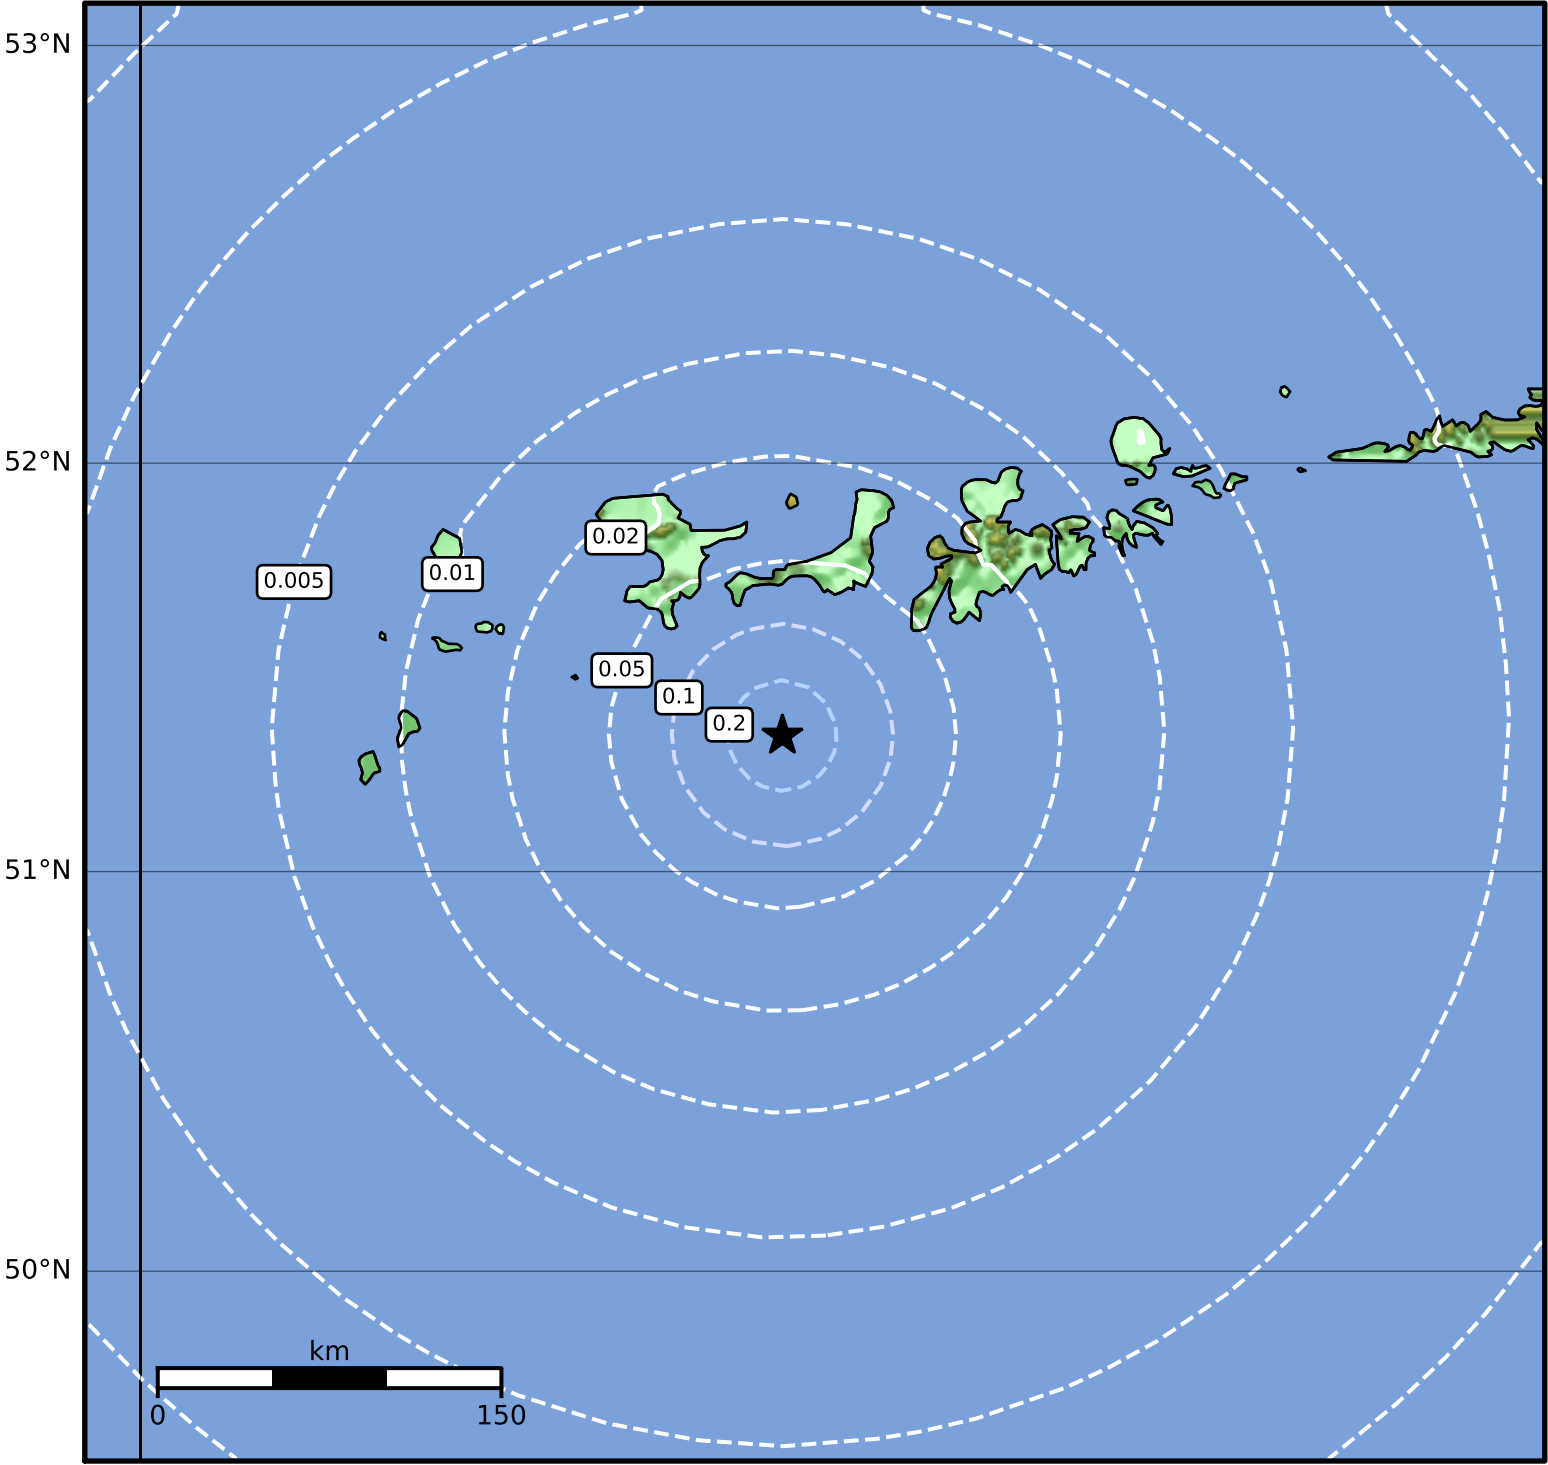

Peak Ground Acceleration Map Alaska Earthquake Center
 ShakeMap: 83 km (52 miles) SW of Adak
 Mar 04, 2023 22:49:43 UTC M3.6 N51.34 W177.48 Depth: 23.4km ID:ak0232wk8zuo

PGA (%g)	0.1	0.2	0.5	1	2	5	10	20	50	100	200
----------	-----	-----	-----	---	---	---	----	----	----	-----	-----

Scale based on Worden et al. (2012) Version 1: Processed 2023-03-04T22:51:58Z
 △ Seismic Instrument ○ Reported Intensity ★ Epicenter