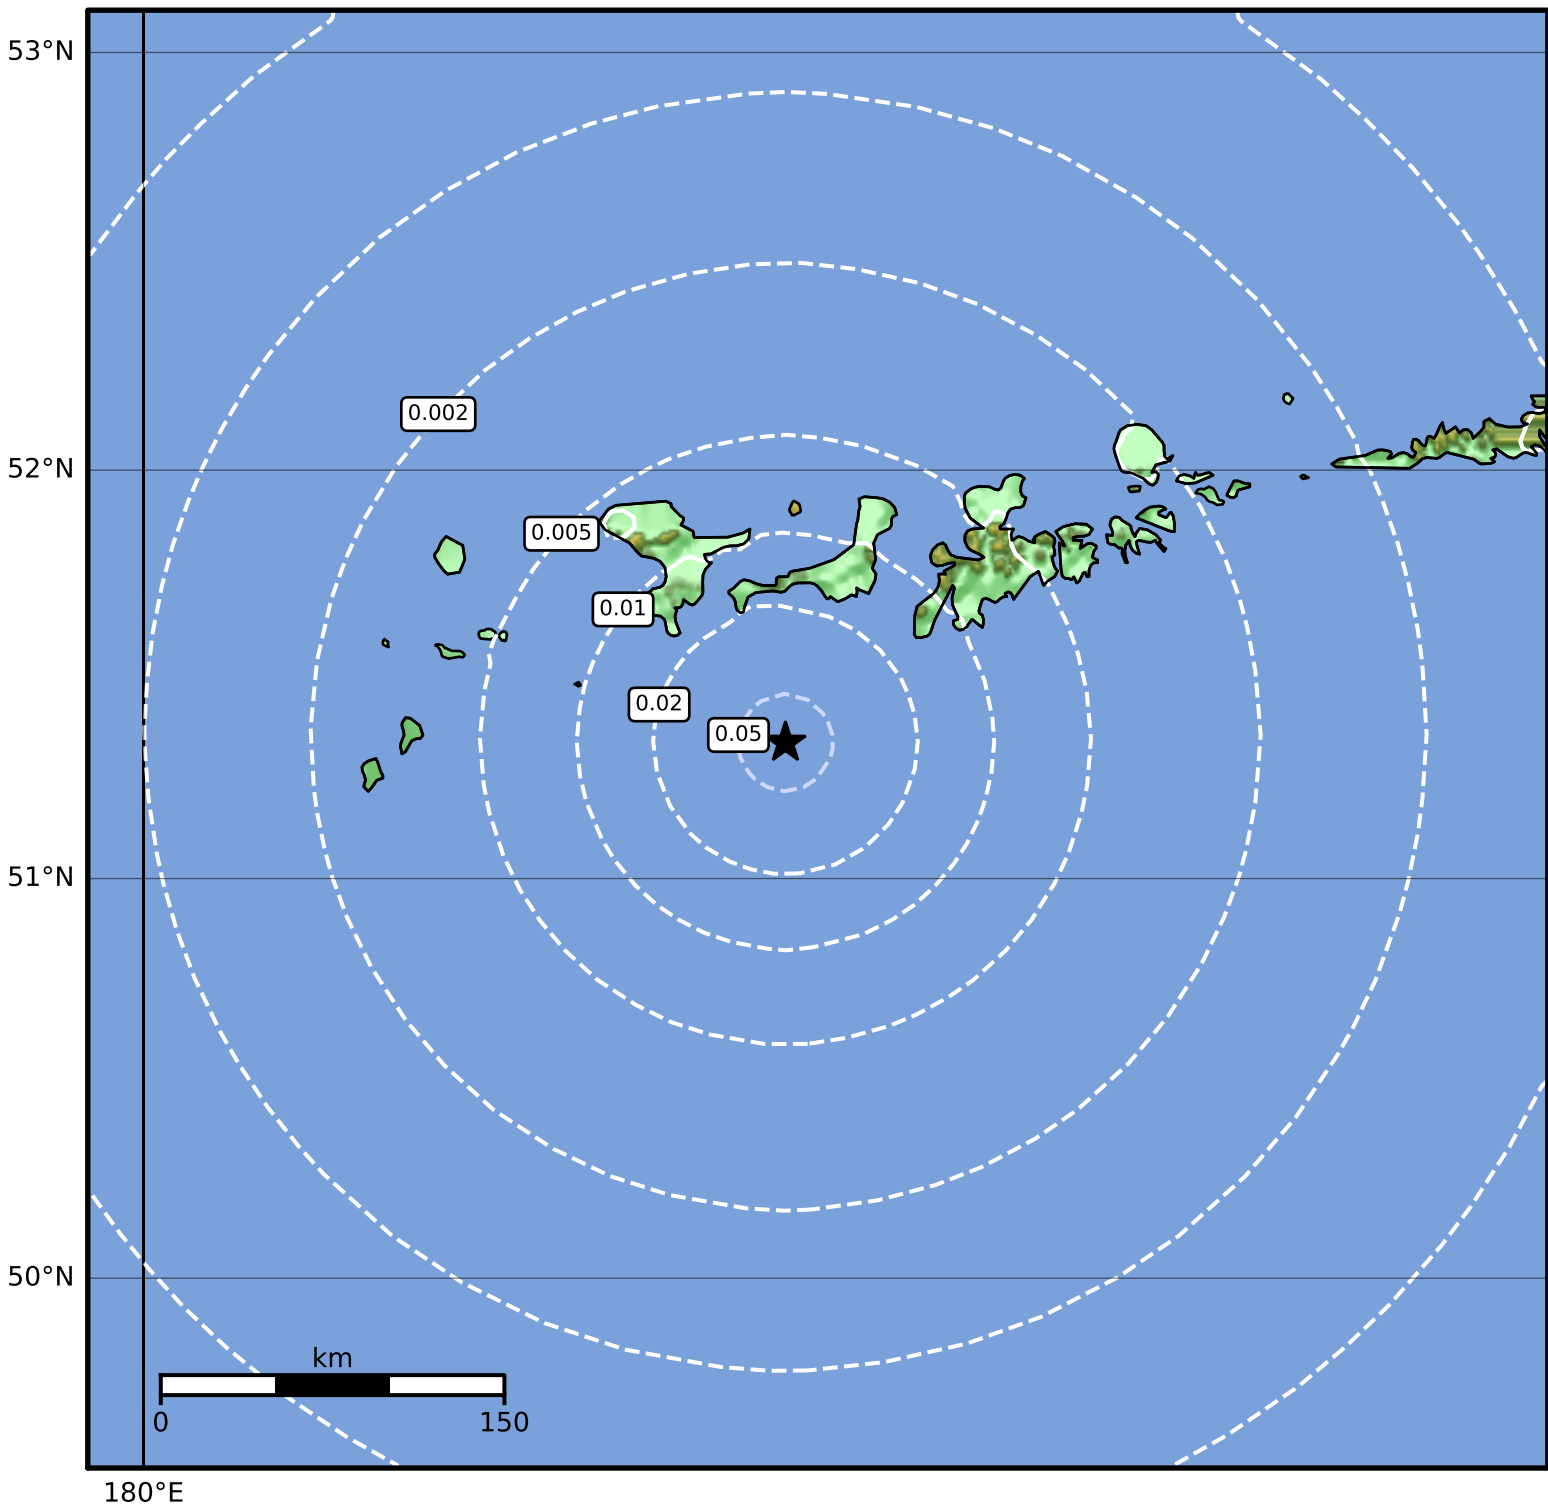

Peak Ground Velocity Map Alaska Earthquake Center
ShakeMap: 83 km (52 miles) SW of Adak
Mar 04, 2023 22:49:43 UTC M3.6 N51.34 W177.48 Depth: 23.4km ID:ak0232wk8zuo

Scale based on Worden et al. (2012)

Version 1: Processed 2023-03-04T22:51:58Z

△ Seismic Instrument ○ Reported Intensity

★ Epicenter