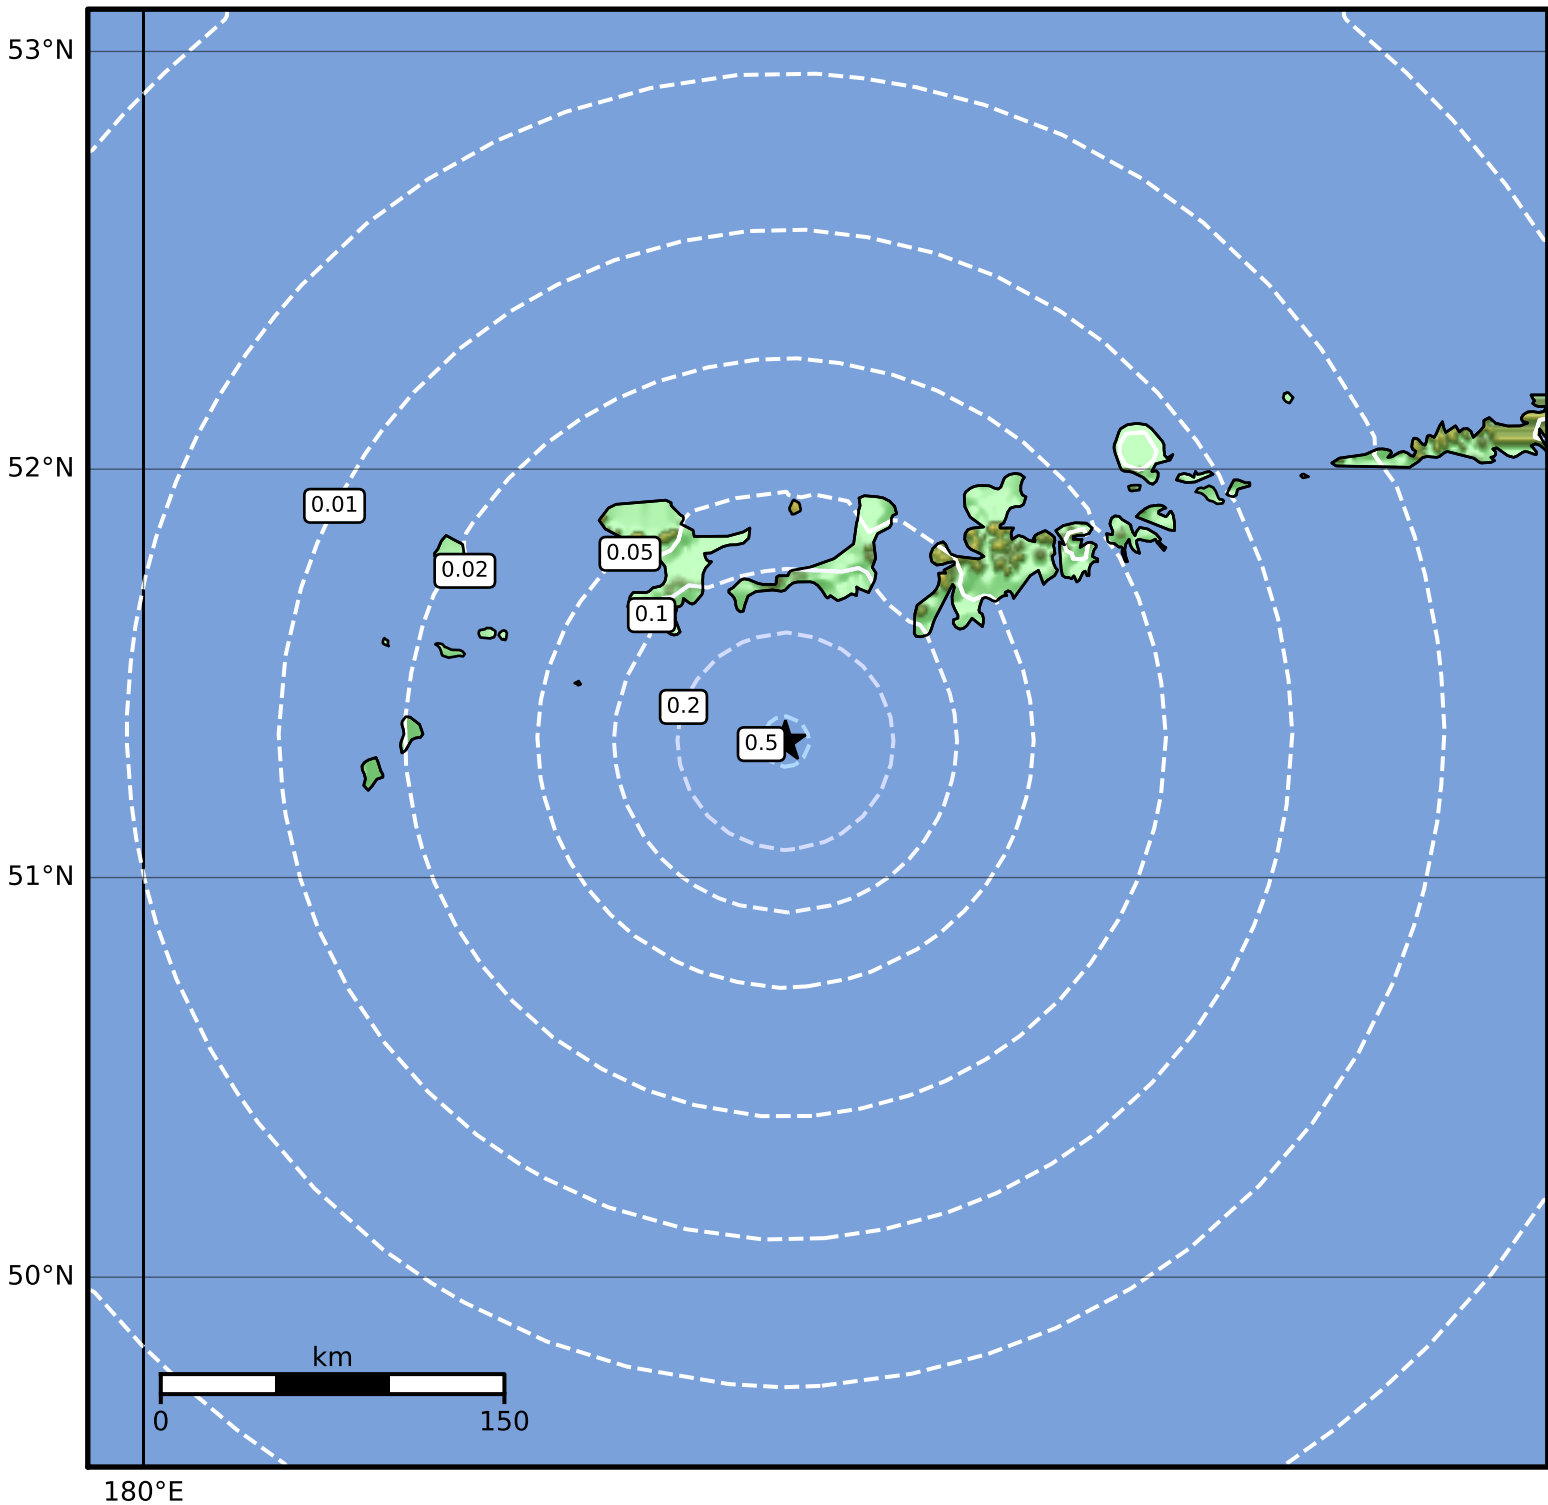

0.3 Second Peak Spectral Acceleration Map Alaska Earthquake Center
 ShakeMap: 83 km (52 miles) SW of Adak
 Mar 04, 2023 22:49:43 UTC M3.6 N51.34 W177.48 Depth: 23.4km ID:ak0232wk8zuo

SA(0.3) (%g)	0.1	0.2	0.5	1	2	5	10	20	50	100	200
--------------	-----	-----	-----	---	---	---	----	----	----	-----	-----

Scale based on Worden et al. (2012)

Version 1: Processed 2023-03-04T22:51:58Z

△ Seismic Instrument ○ Reported Intensity

★ Epicenter