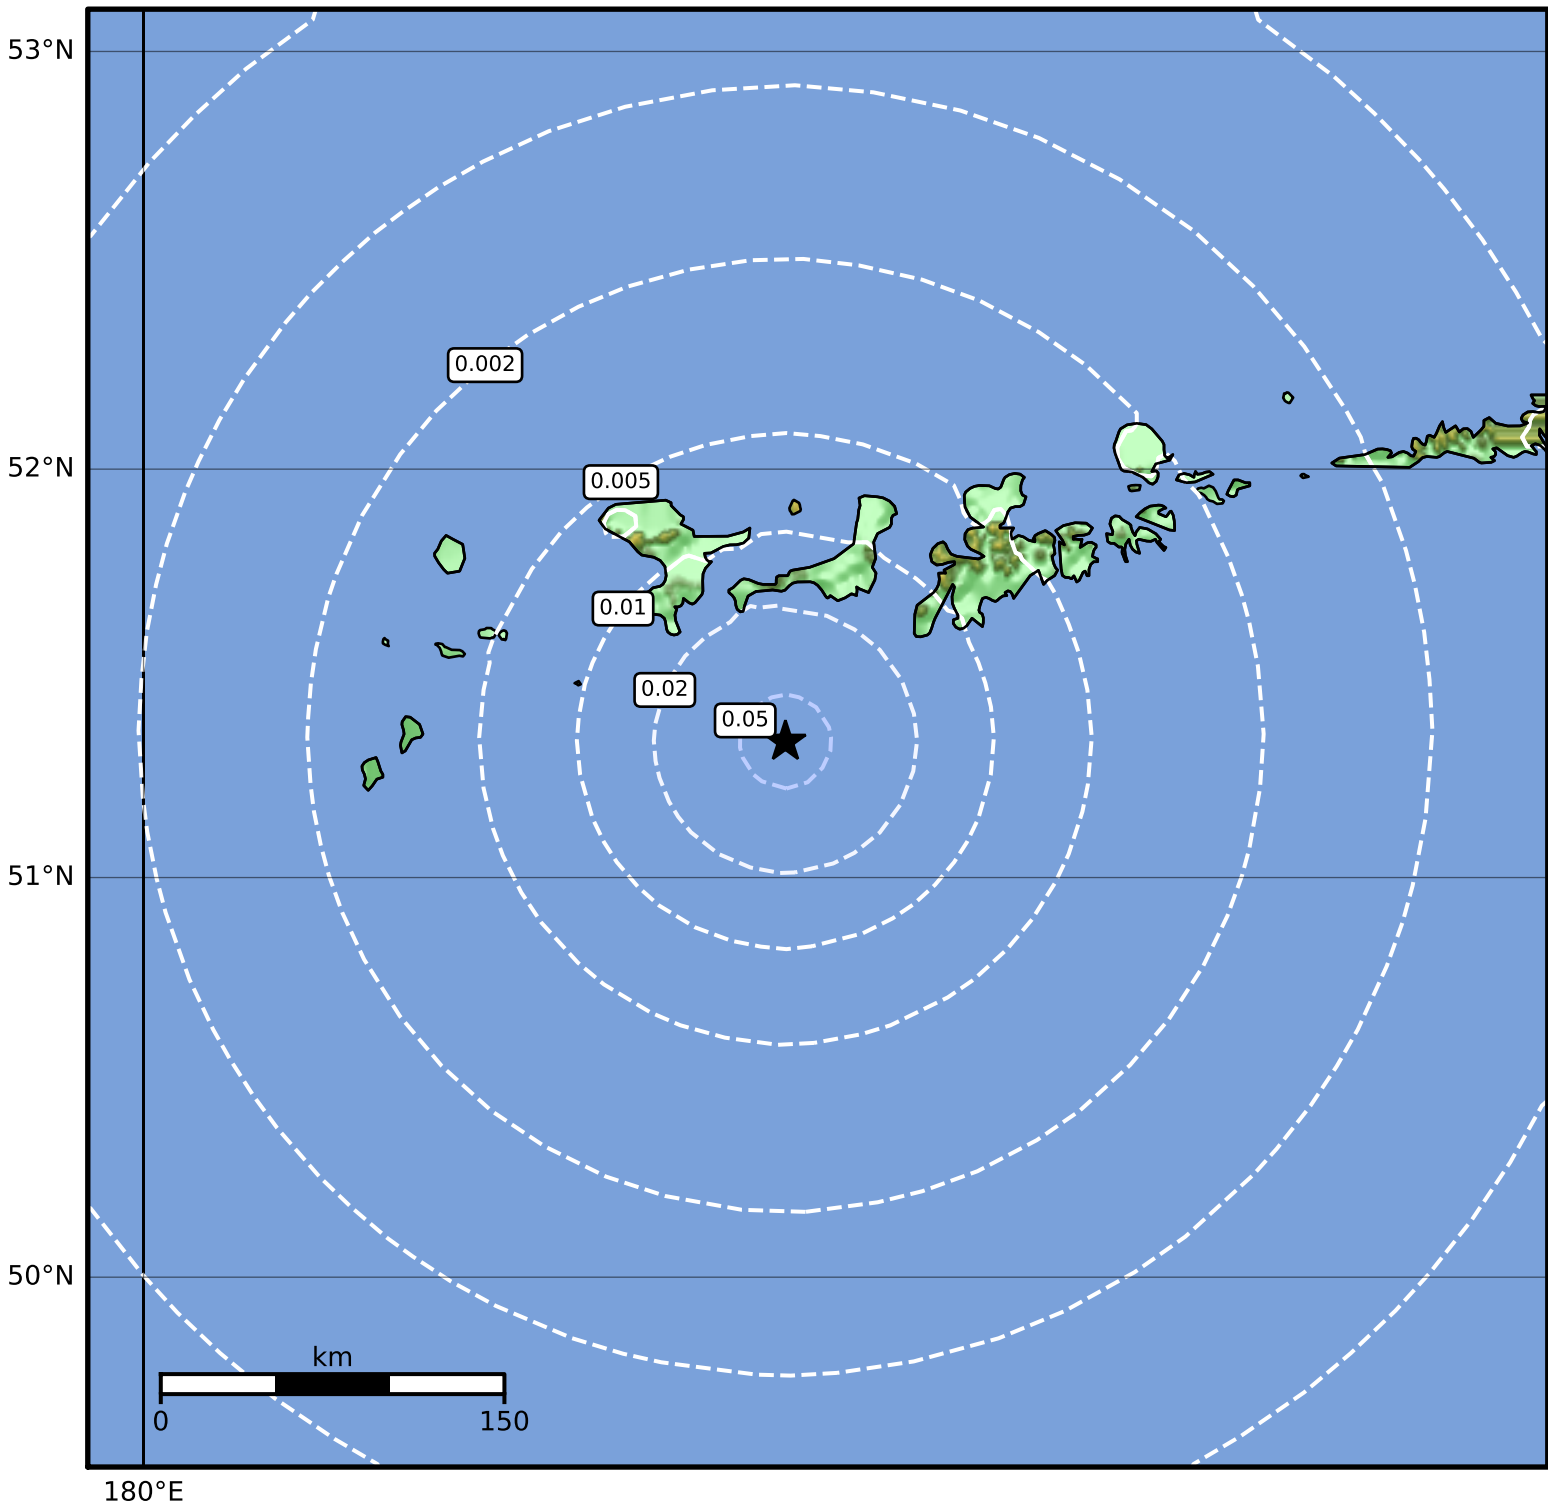

1.0 Second Peak Spectral Acceleration Map Alaska Earthquake Center
 ShakeMap: 83 km (52 miles) SW of Adak
 Mar 04, 2023 22:49:43 UTC M3.6 N51.34 W177.48 Depth: 23.4km ID:ak0232wk8zuo

| SA(1.0) (%g) | 0.1 | 0.2 | 0.5 | 1 | 2 | 5 | 10 | 20 | 50 | 100 | 200 |
|--------------|-----|-----|-----|---|---|---|----|----|----|-----|-----|
|--------------|-----|-----|-----|---|---|---|----|----|----|-----|-----|

Scale based on Worden et al. (2012)

Version 1: Processed 2023-03-04T22:51:58Z

△ Seismic Instrument ○ Reported Intensity

★ Epicenter