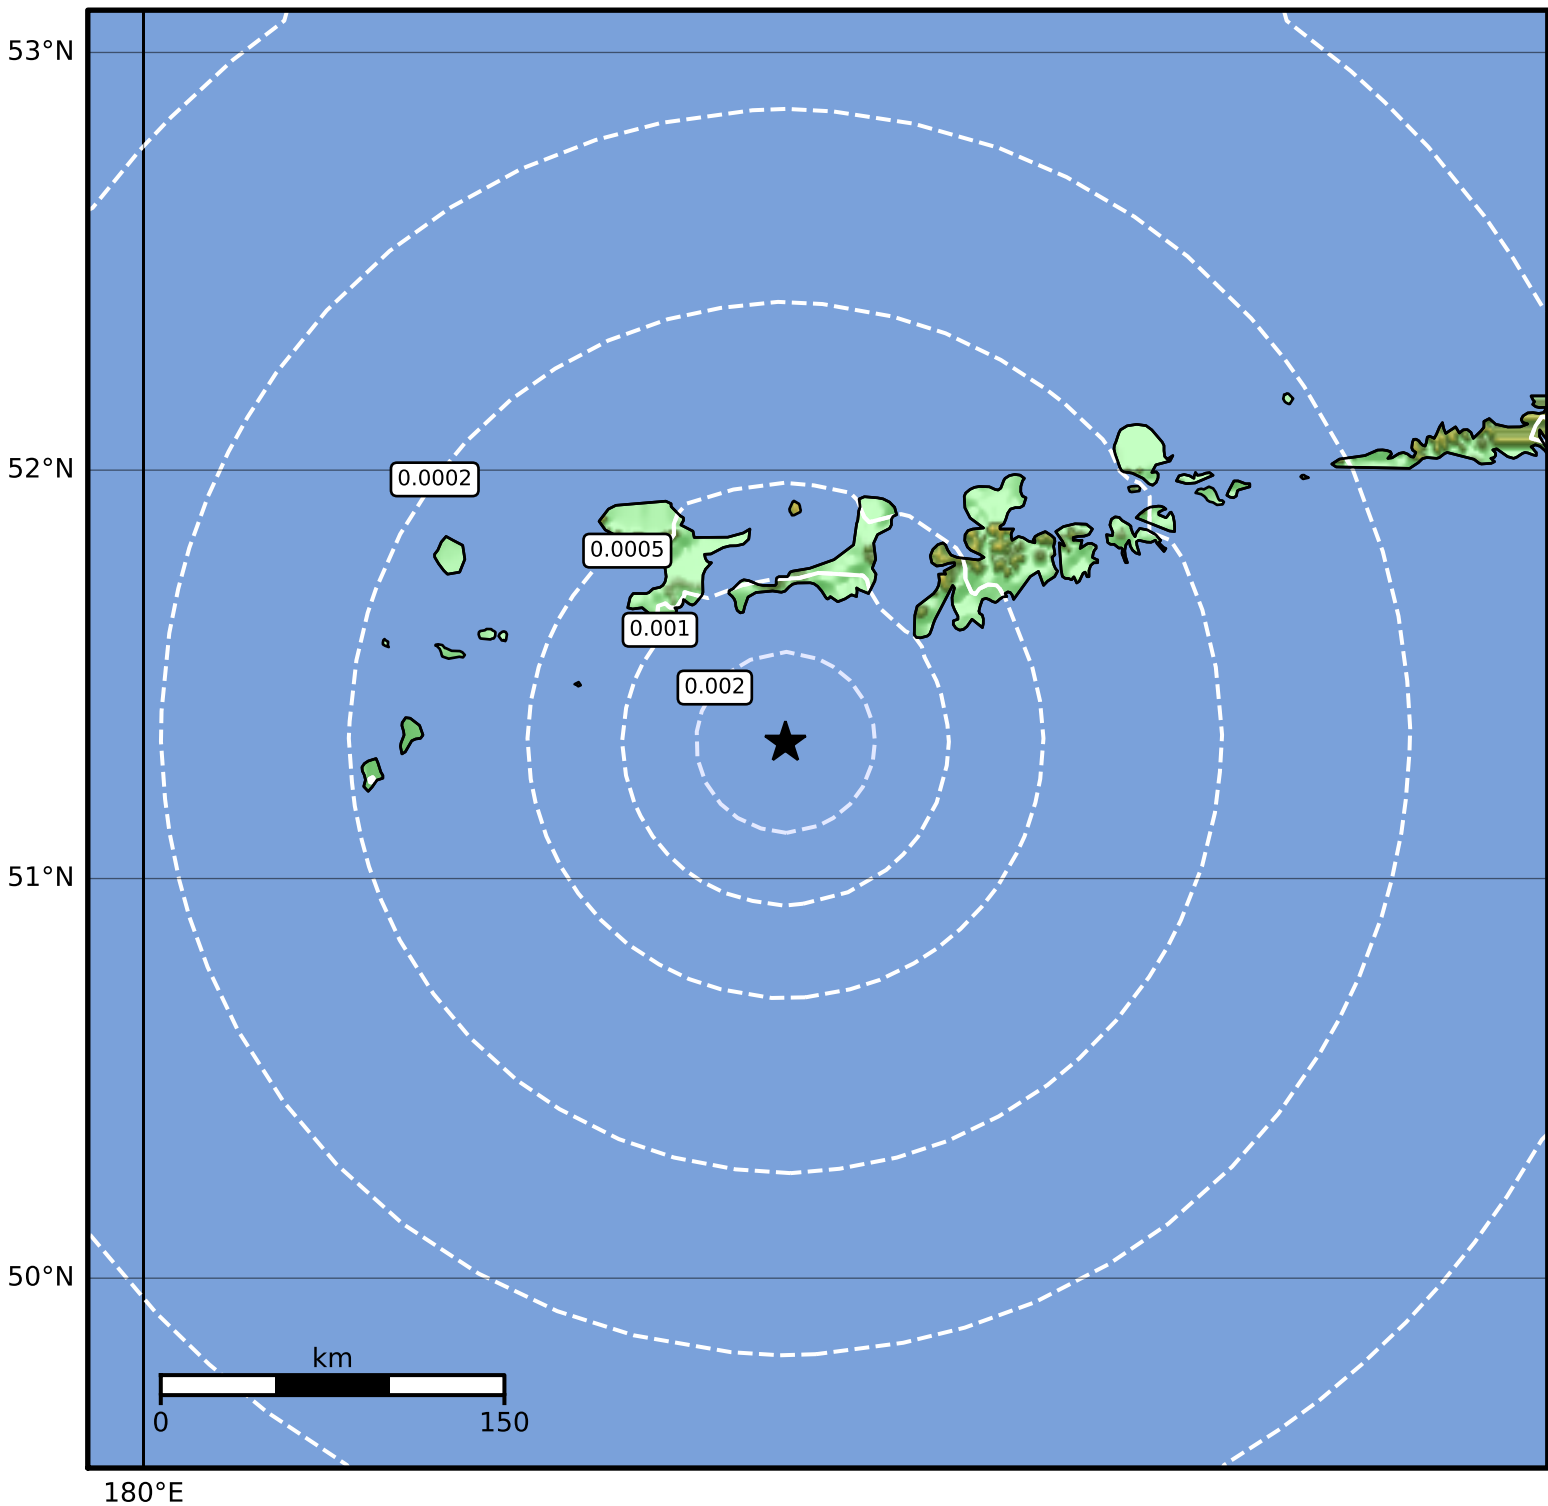

3.0 Second Peak Spectral Acceleration Map Alaska Earthquake Center
ShakeMap: 83 km (52 miles) SW of Adak
Mar 04, 2023 22:49:43 UTC M3.6 N51.34 W177.48 Depth: 23.4km ID:ak0232wk8zuo

Scale based on Worden et al. (2012)

Version 1: Processed 2023-03-04T22:51:58Z

△ Seismic Instrument ○ Reported Intensity

★ Epicenter