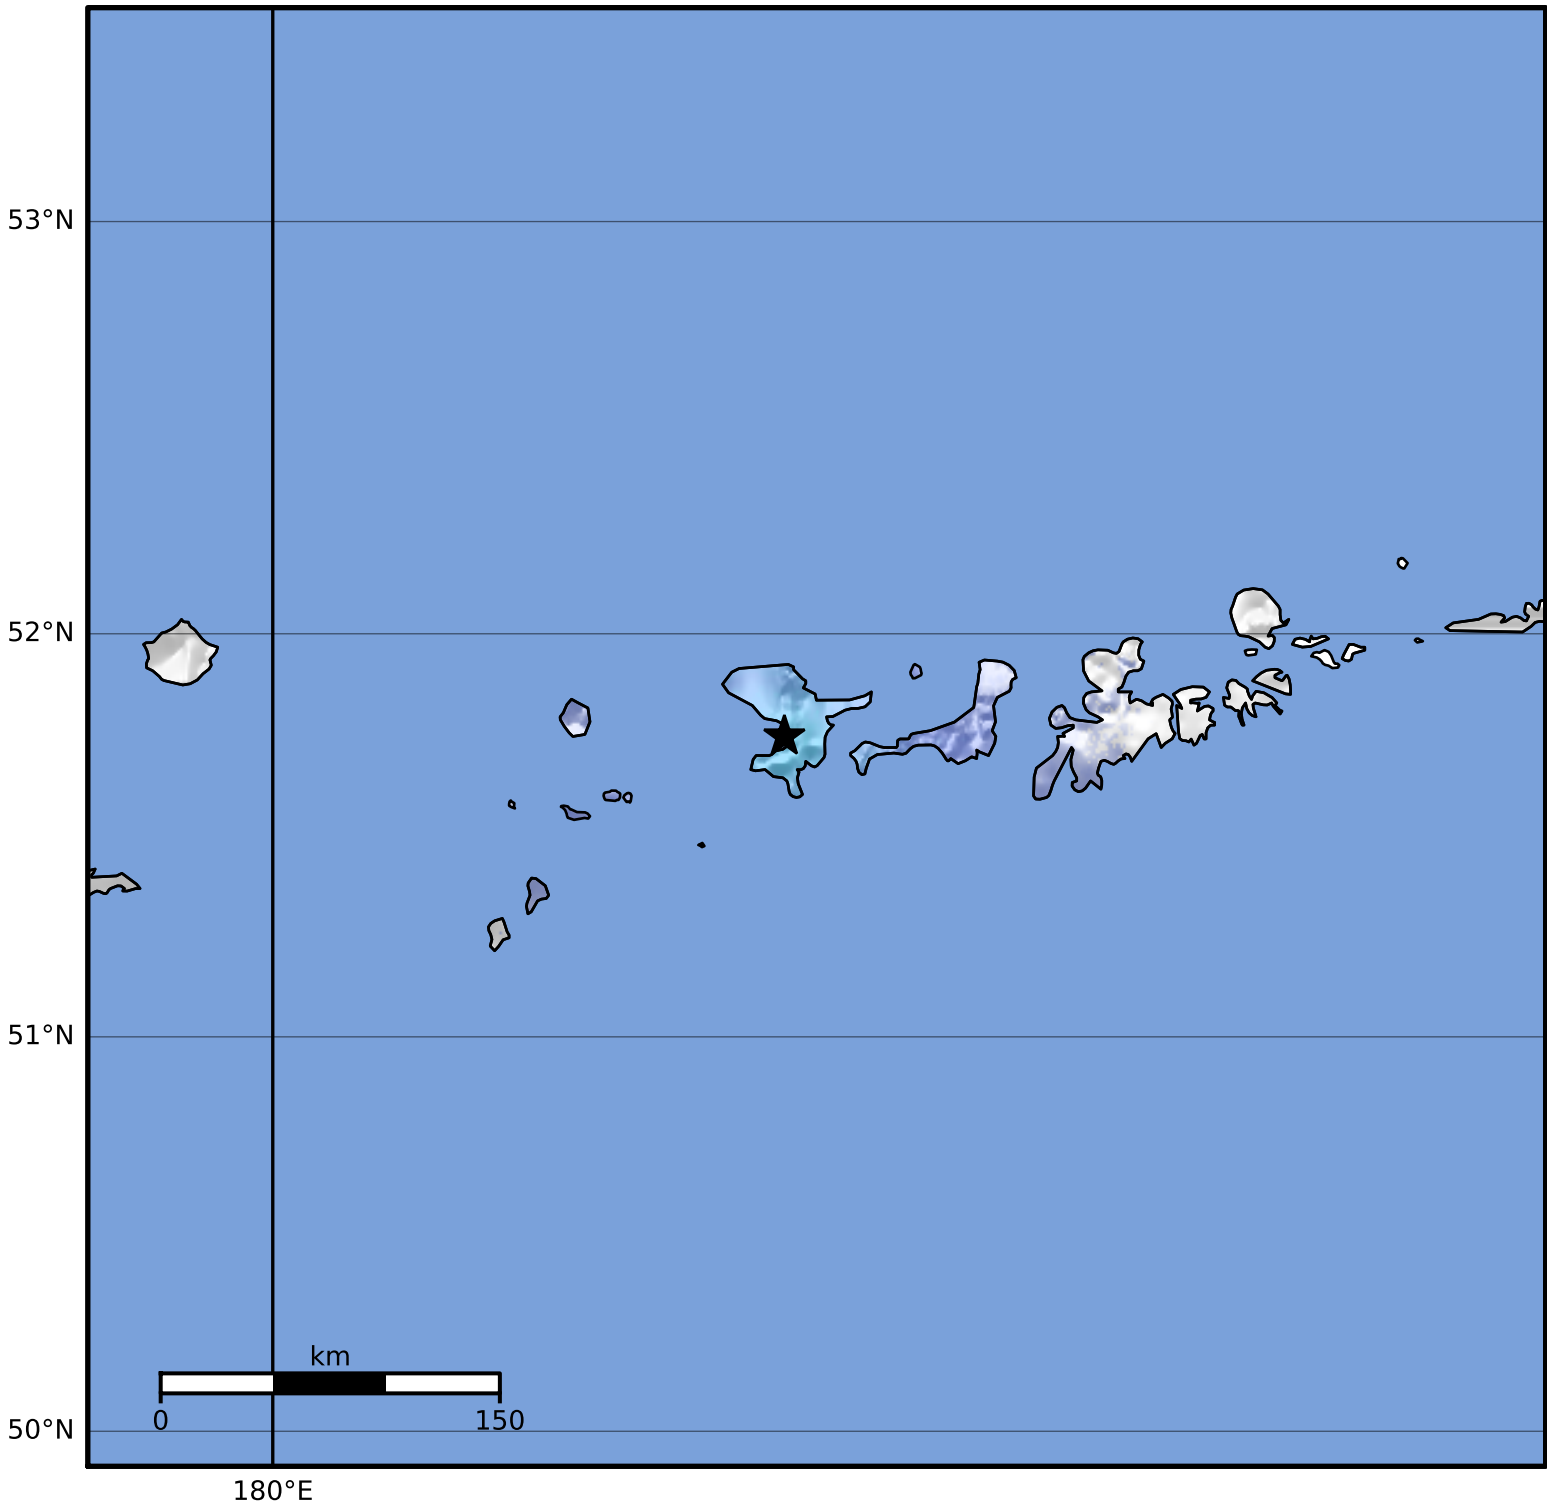

Macroseismic Intensity Map Alaska Earthquake Center  
 ShakeMap: 91 km (57 miles) W of Adak  
 Mar 09, 2023 03:50:22 UTC M3.8 N51.75 W177.97 Depth: 13.1km ID:ak02334imnxq

SHAKING	Not felt	Weak	Light	Moderate	Strong	Very strong	Severe	Violent	Extreme
DAMAGE	None	None	None	Very light	Light	Moderate	Moderate/heavy	Heavy	Very heavy
PGA(%g)	<0.0464	0.297	2.76	6.2	11.5	21.5	40.1	74.7	>139
PGV(cm/s)	<0.0215	0.135	1.41	4.65	9.64	20	41.4	85.8	>178
INTENSITY	<b>I</b>	<b>II-III</b>	<b>IV</b>	<b>V</b>	<b>VI</b>	<b>VII</b>	<b>VIII</b>	<b>IX</b>	<b>X+</b>

Scale based on Worden et al. (2012)

Version 2: Processed 2023-03-09T19:26:55Z

△ Seismic Instrument ○ Reported Intensity

★ Epicenter