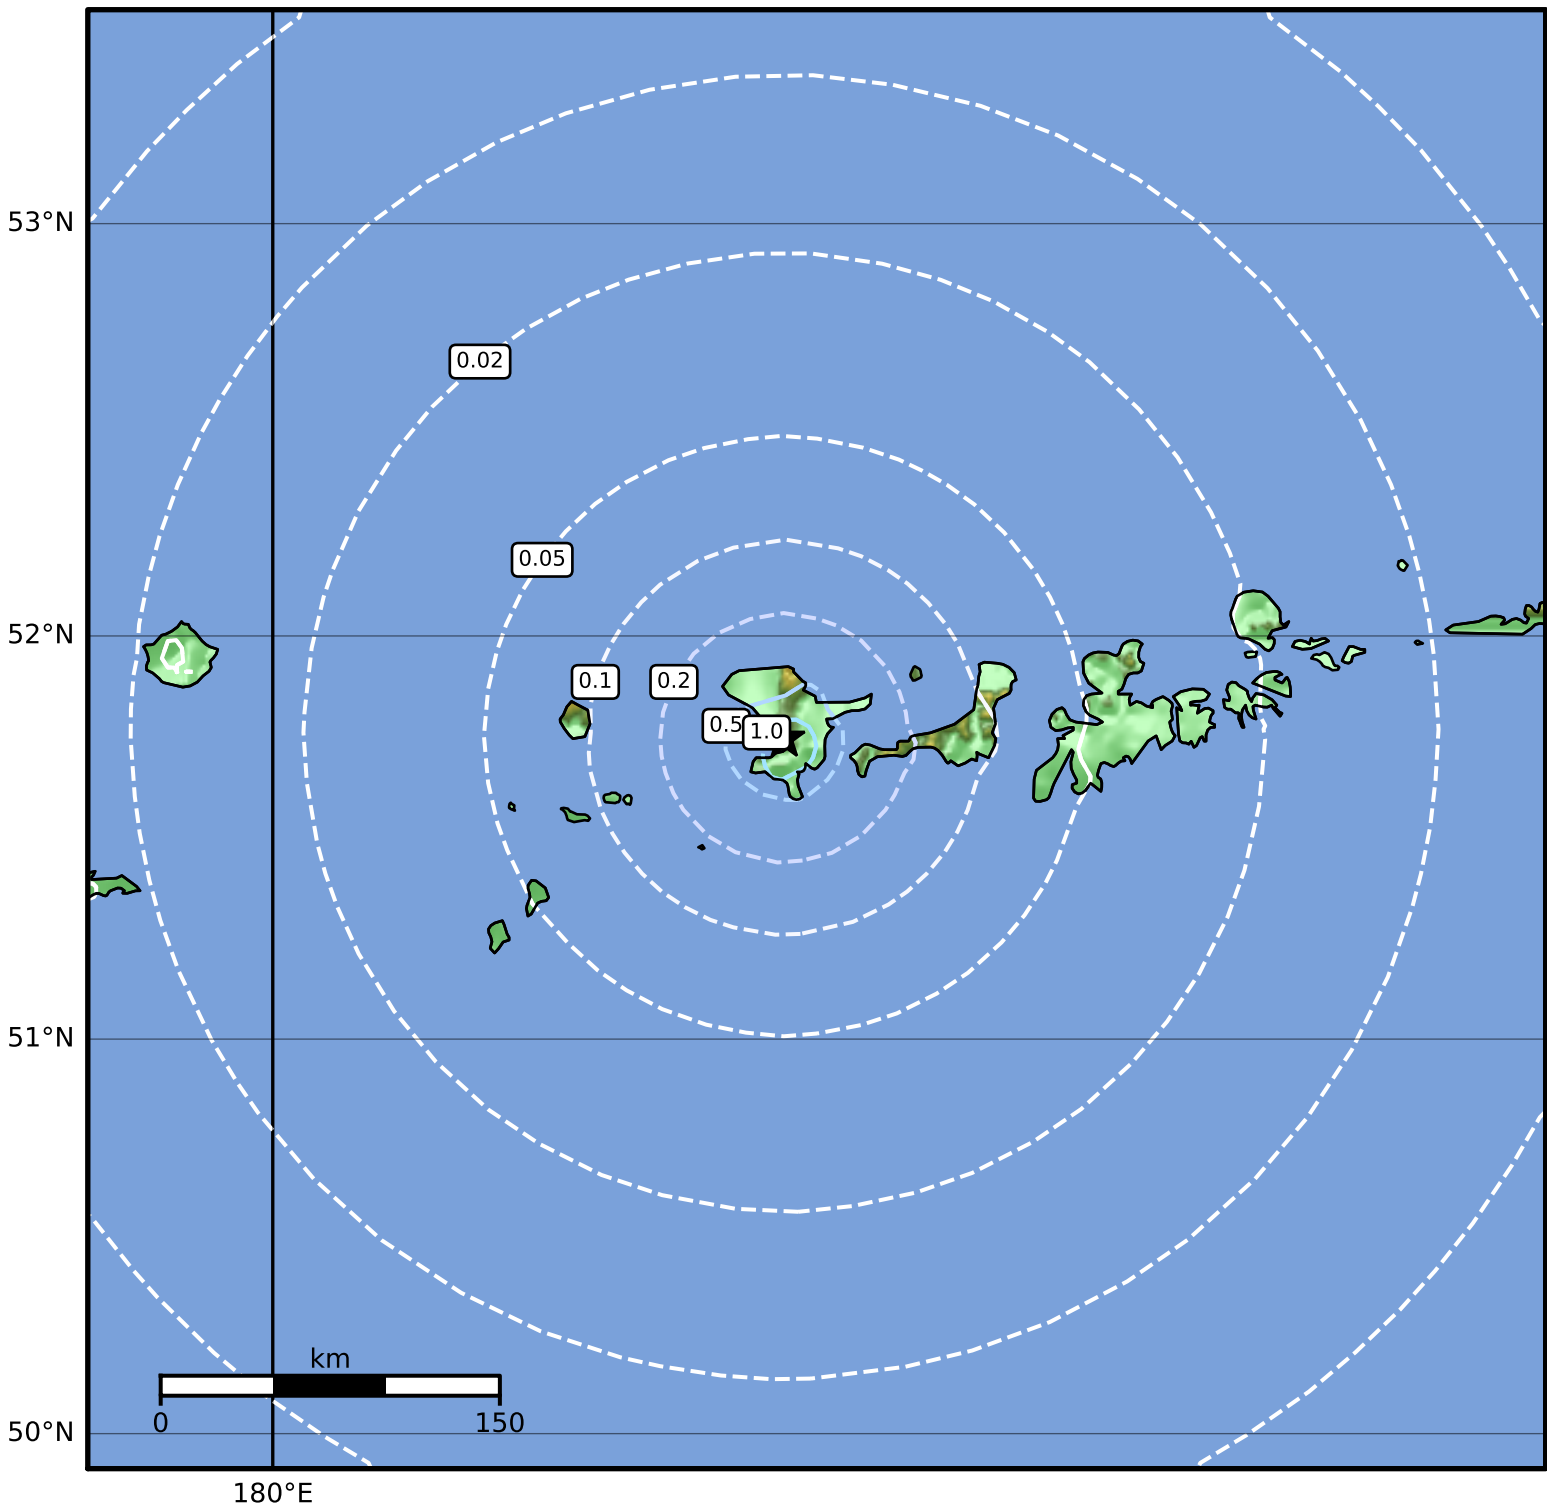

0.3 Second Peak Spectral Acceleration Map Alaska Earthquake Center
 ShakeMap: 91 km (57 miles) W of Adak
 Mar 09, 2023 03:50:22 UTC M3.8 N51.75 W177.97 Depth: 13.1km ID:ak02334imnxq

SA(0.3) (%g)	0.1	0.2	0.5	1	2	5	10	20	50	100	200
--------------	-----	-----	-----	---	---	---	----	----	----	-----	-----

Scale based on Worden et al. (2012)

Version 2: Processed 2023-03-09T19:26:55Z

△ Seismic Instrument ○ Reported Intensity

★ Epicenter