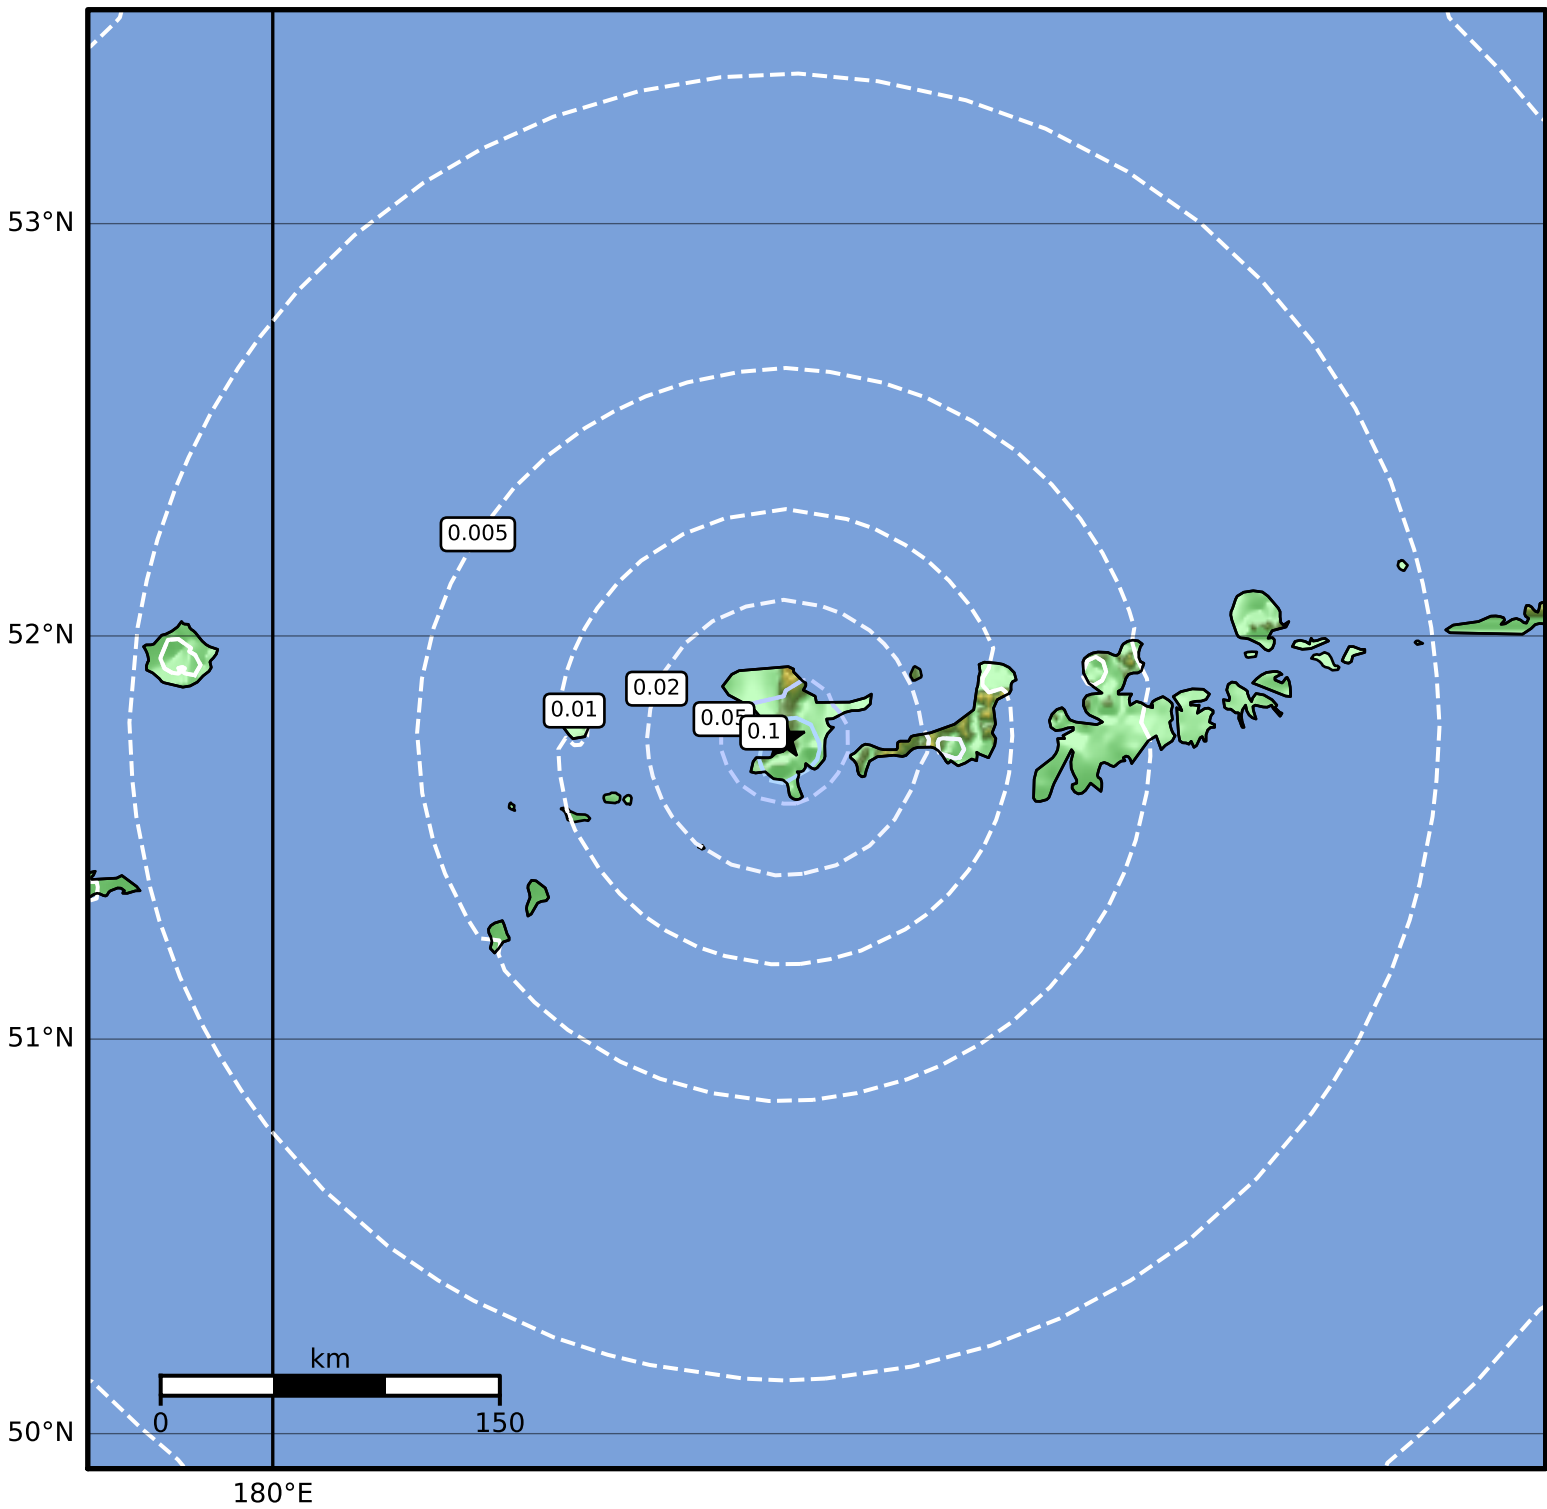

1.0 Second Peak Spectral Acceleration Map Alaska Earthquake Center  
 ShakeMap: 91 km (57 miles) W of Adak  
 Mar 09, 2023 03:50:22 UTC M3.8 N51.75 W177.97 Depth: 13.1km ID:ak02334imnxq

SA(1.0) (%g)	0.1	0.2	0.5	1	2	5	10	20	50	100	200
--------------	-----	-----	-----	---	---	---	----	----	----	-----	-----

Scale based on Worden et al. (2012)

Version 2: Processed 2023-03-09T19:26:55Z

△ Seismic Instrument    ○ Reported Intensity

★ Epicenter