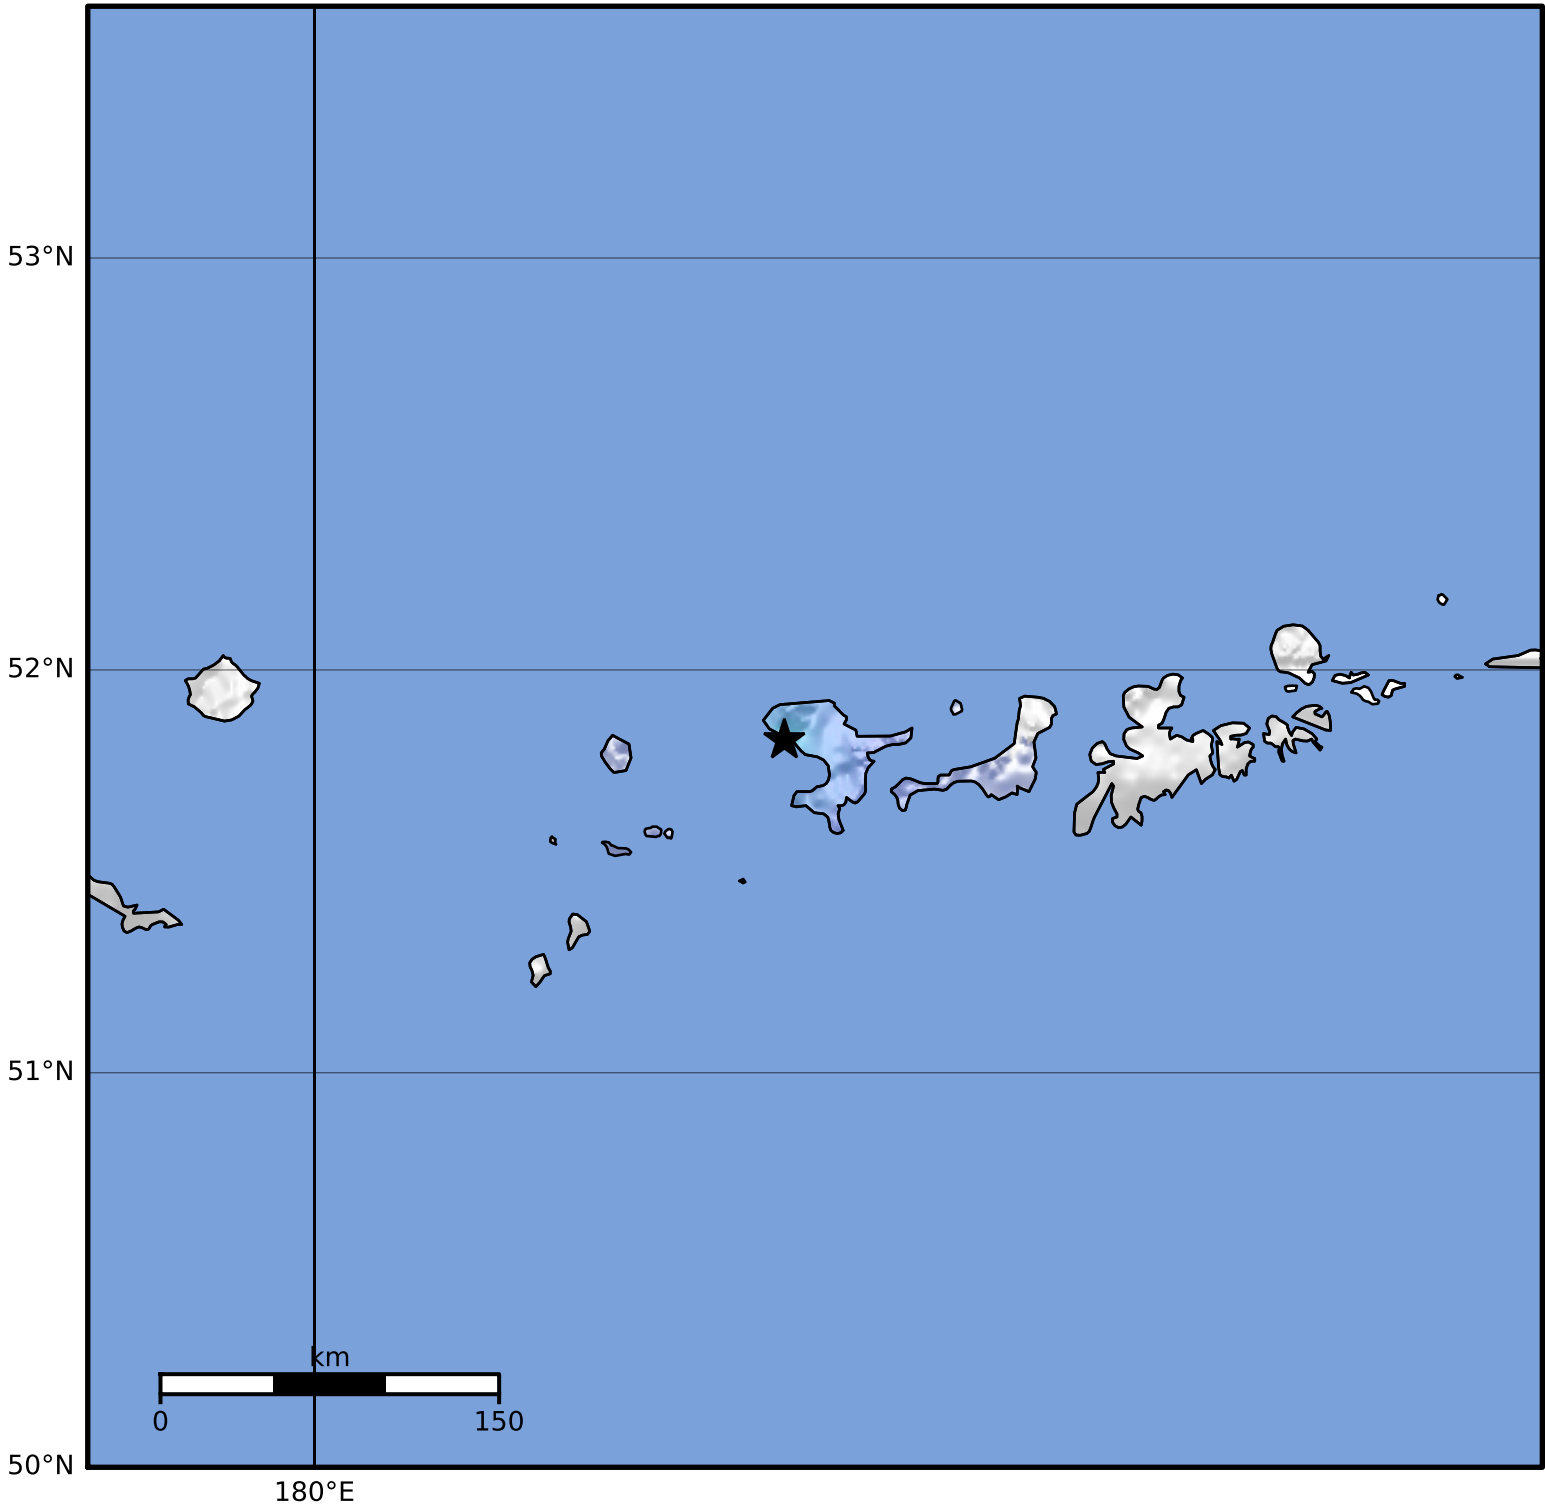

Macroseismic Intensity Map Alaska Earthquake Center  
 ShakeMap: 101 km (63 miles) W of Adak  
 Mar 09, 2023 13:30:05 UTC M3.5 N51.83 W178.13 Depth: 6.6km ID:ak02334ogof5

SHAKING	Not felt	Weak	Light	Moderate	Strong	Very strong	Severe	Violent	Extreme
DAMAGE	None	None	None	Very light	Light	Moderate	Moderate/heavy	Heavy	Very heavy
PGA(%g)	<0.0464	0.297	2.76	6.2	11.5	21.5	40.1	74.7	>139
PGV(cm/s)	<0.0215	0.135	1.41	4.65	9.64	20	41.4	85.8	>178
INTENSITY	<b>I</b>	<b>II-III</b>	<b>IV</b>	<b>V</b>	<b>VI</b>	<b>VII</b>	<b>VIII</b>	<b>IX</b>	<b>X+</b>

Scale based on Worden et al. (2012)

Version 2: Processed 2023-03-09T20:21:04Z

△ Seismic Instrument ○ Reported Intensity

★ Epicenter