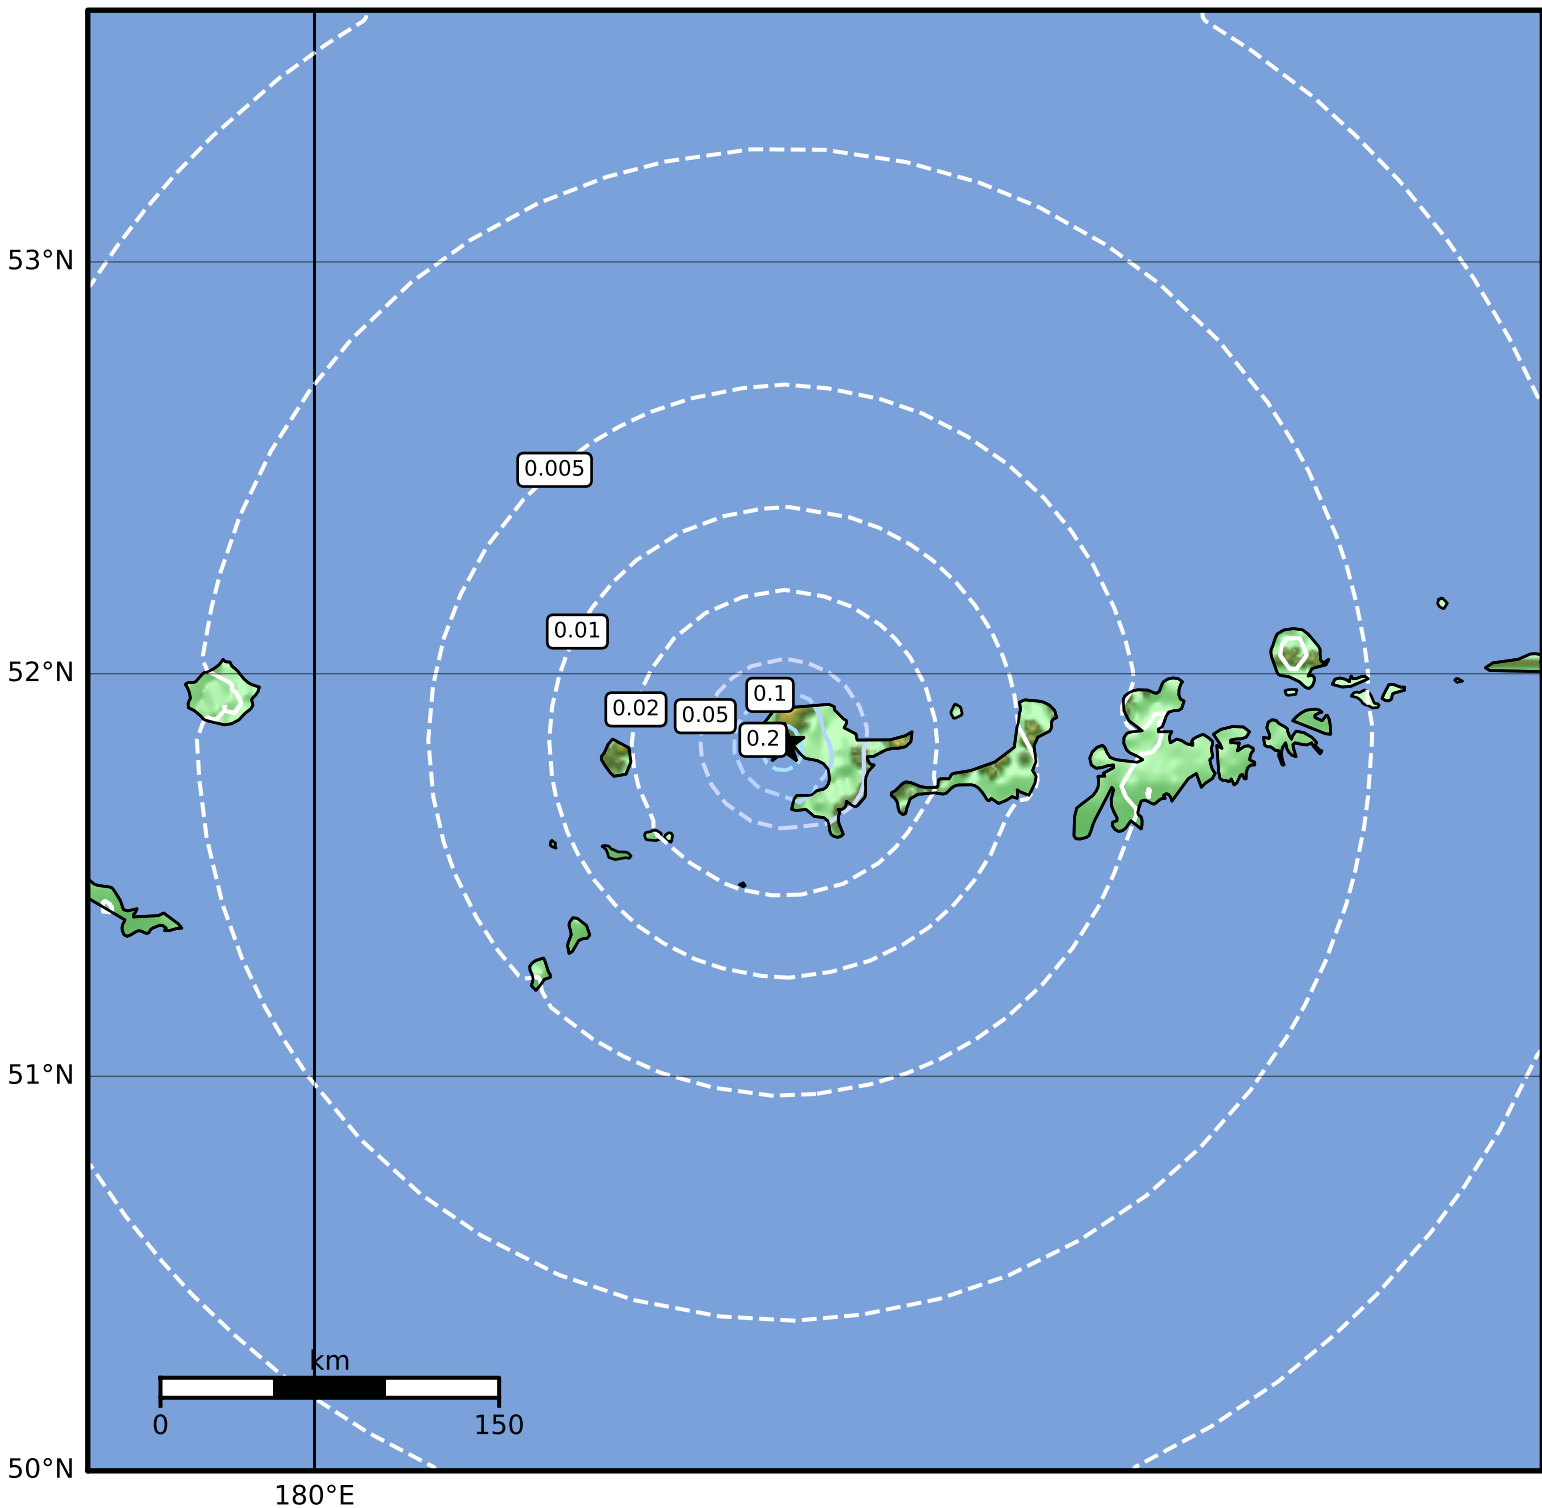

Peak Ground Velocity Map Alaska Earthquake Center
ShakeMap: 101 km (63 miles) W of Adak
Mar 09, 2023 13:30:05 UTC M3.5 N51.83 W178.13 Depth: 6.6km ID:ak02334ogof5

Scale based on Worden et al. (2012)

Version 2: Processed 2023-03-09T20:21:04Z

△ Seismic Instrument ○ Reported Intensity

★ Epicenter