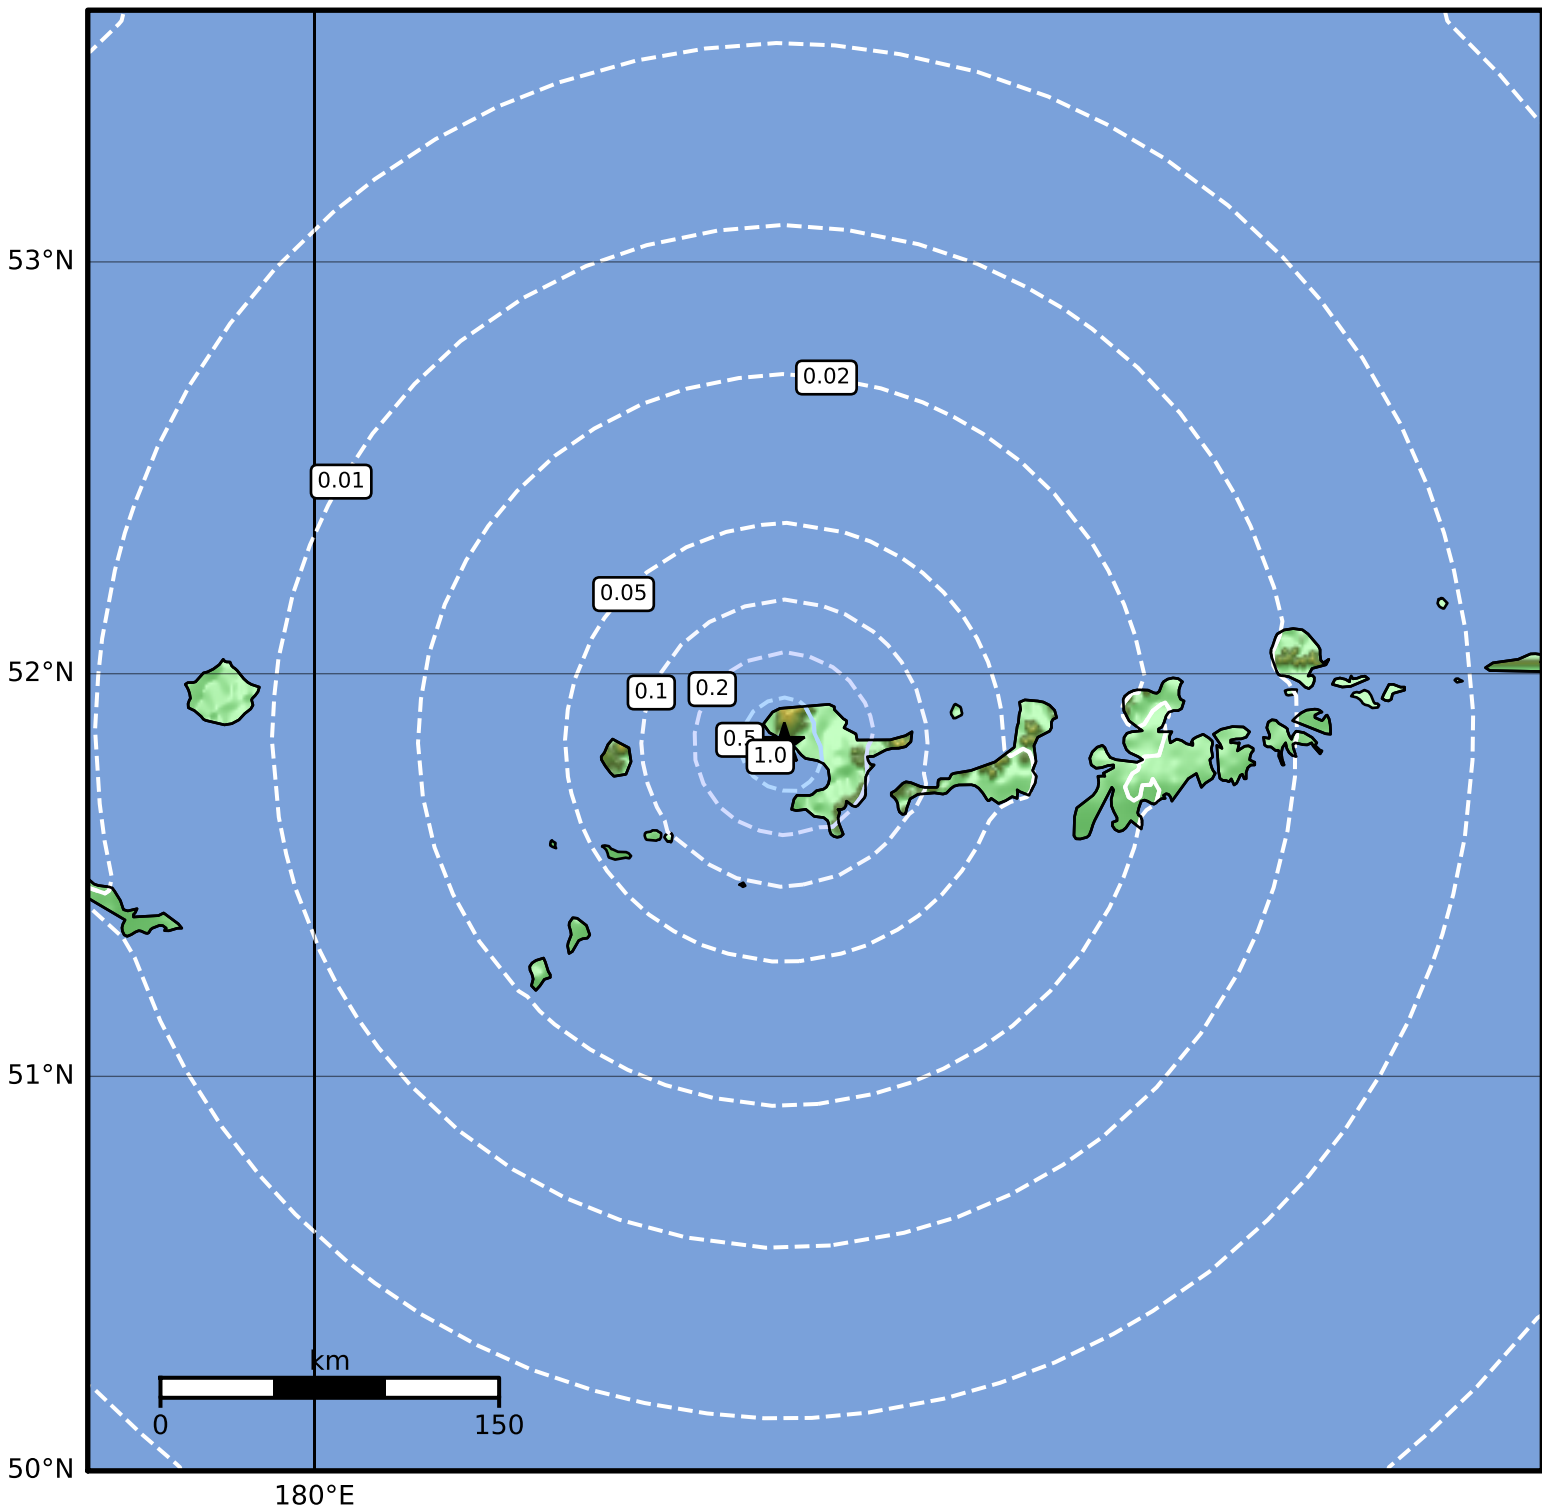

0.3 Second Peak Spectral Acceleration Map Alaska Earthquake Center
 ShakeMap: 101 km (63 miles) W of Adak
 Mar 09, 2023 13:30:05 UTC M3.5 N51.83 W178.13 Depth: 6.6km ID:ak02334ogof5

SA(0.3) (%g)	0.1	0.2	0.5	1	2	5	10	20	50	100	200
--------------	-----	-----	-----	---	---	---	----	----	----	-----	-----

Scale based on Worden et al. (2012)

Version 2: Processed 2023-03-09T20:21:04Z

△ Seismic Instrument ○ Reported Intensity

★ Epicenter