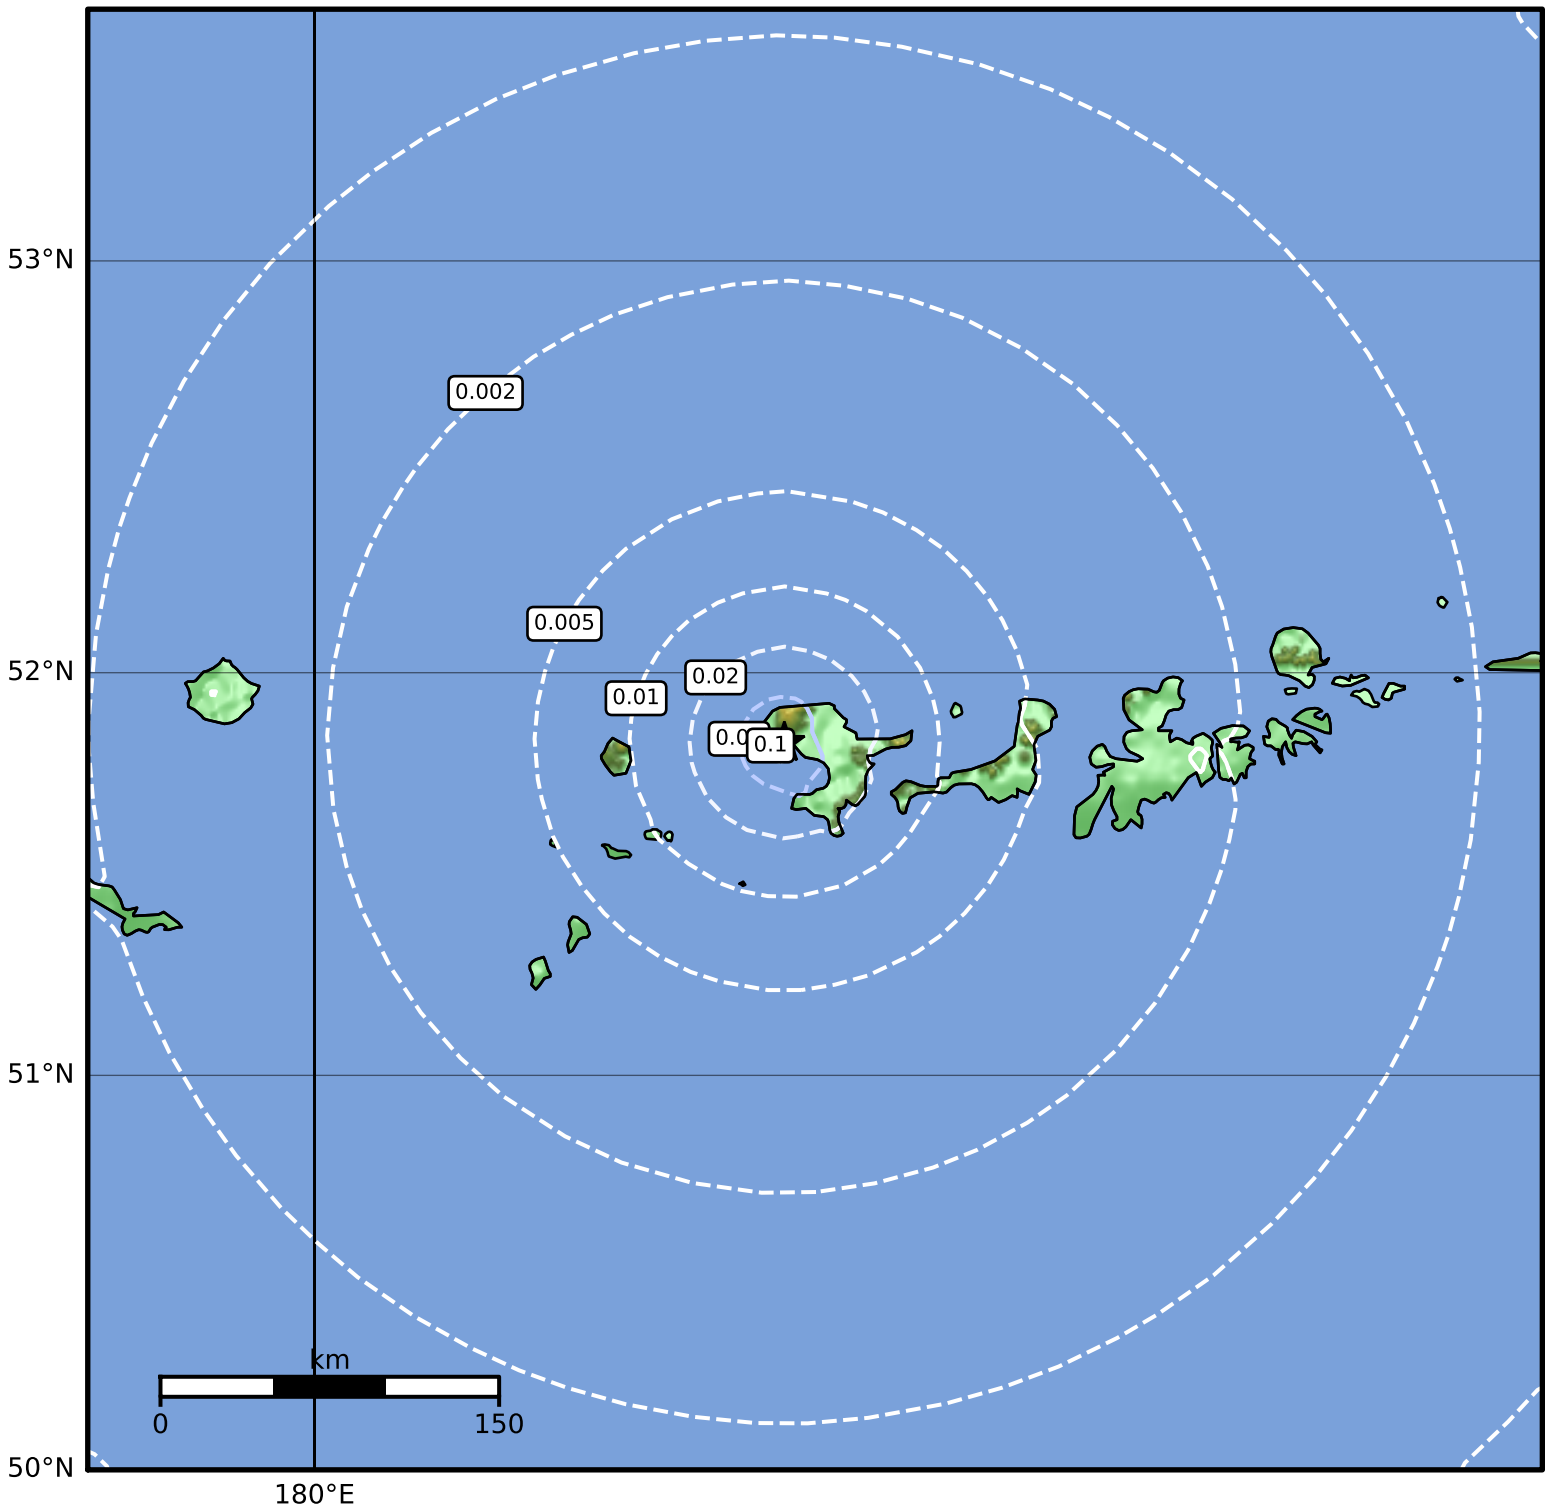

1.0 Second Peak Spectral Acceleration Map Alaska Earthquake Center
 ShakeMap: 101 km (63 miles) W of Adak
 Mar 09, 2023 13:30:05 UTC M3.5 N51.83 W178.13 Depth: 6.6km ID:ak02334ogof5

SA(1.0) (%g)	0.1	0.2	0.5	1	2	5	10	20	50	100	200
--------------	-----	-----	-----	---	---	---	----	----	----	-----	-----

Scale based on Worden et al. (2012)

Version 2: Processed 2023-03-09T20:21:04Z

△ Seismic Instrument ○ Reported Intensity

★ Epicenter