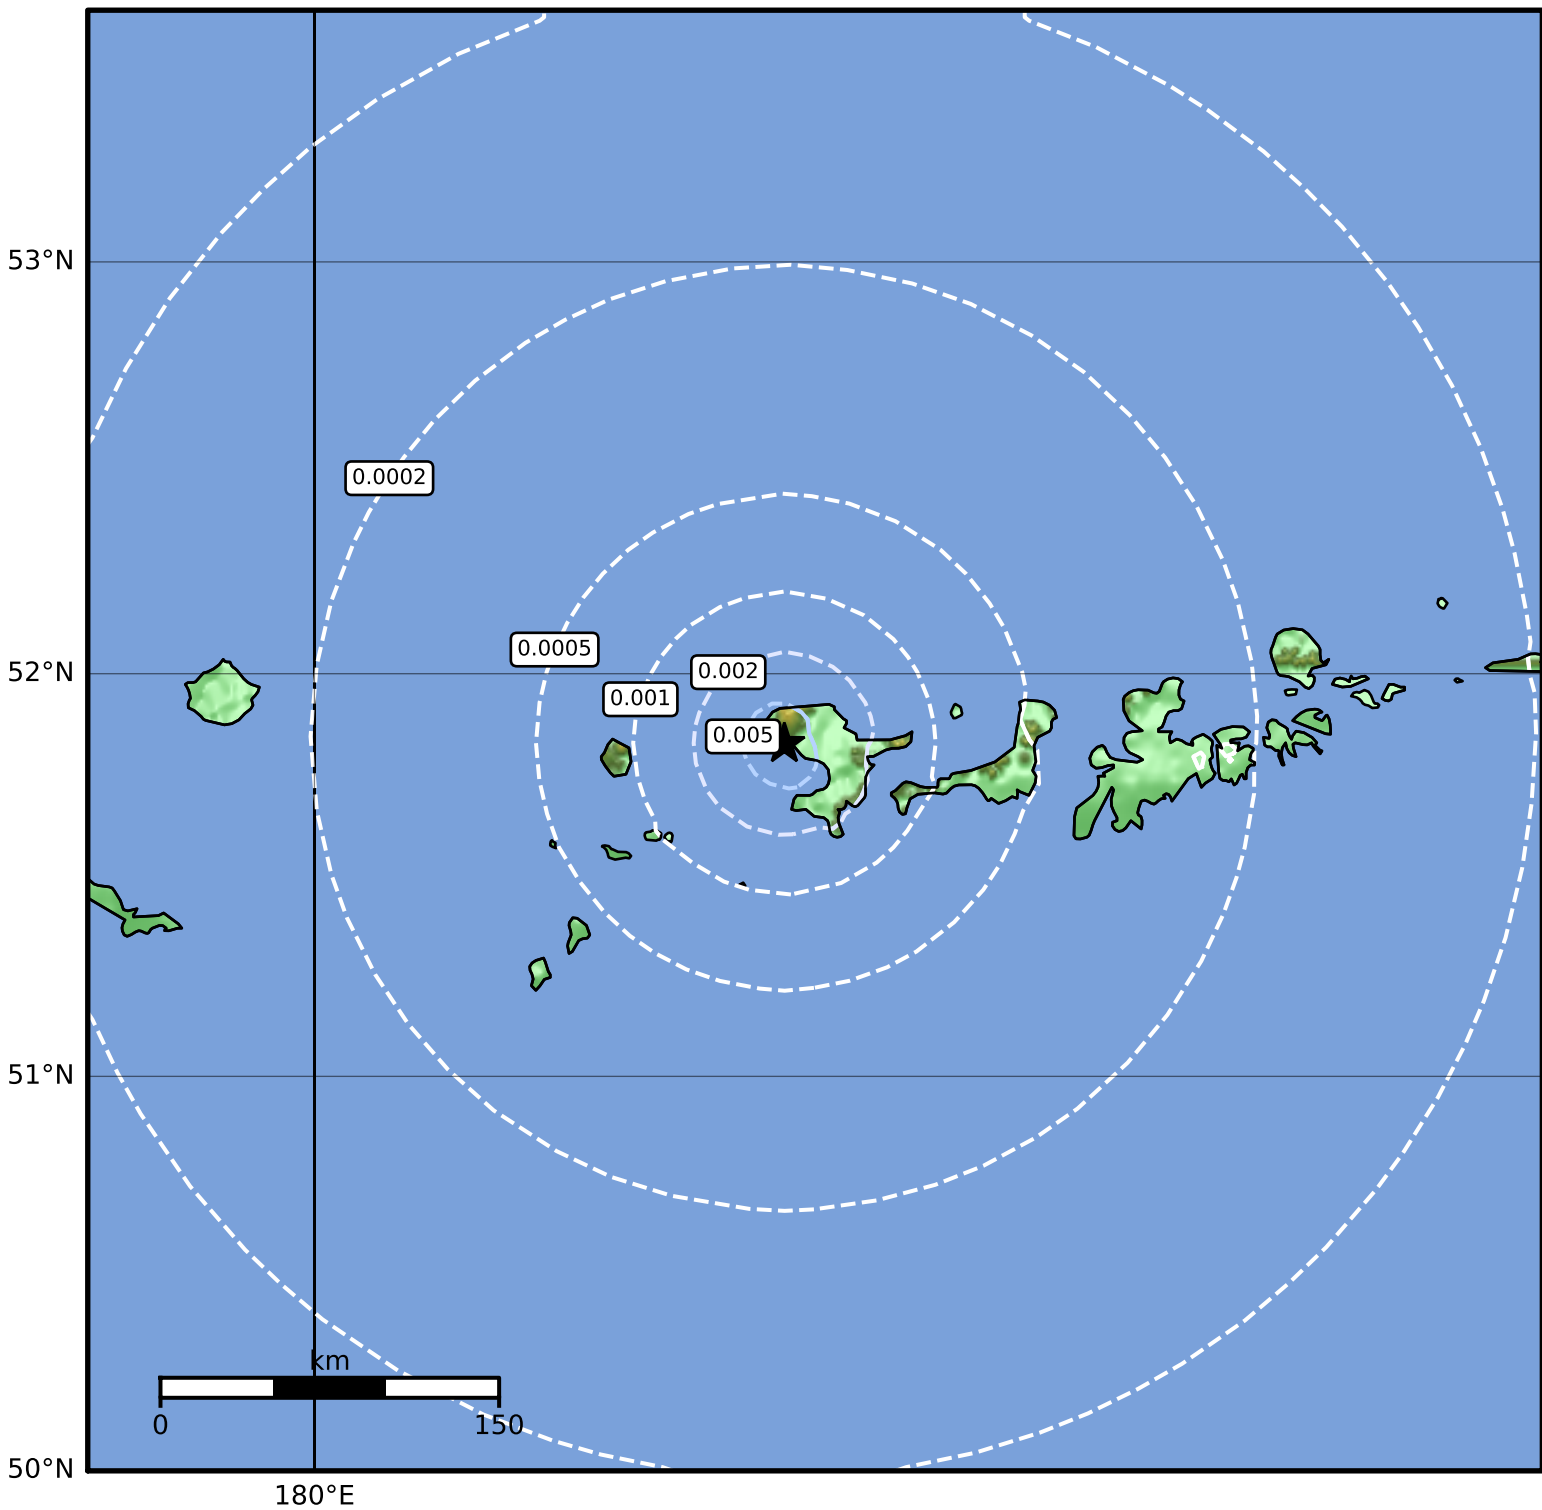

3.0 Second Peak Spectral Acceleration Map Alaska Earthquake Center
ShakeMap: 101 km (63 miles) W of Adak
Mar 09, 2023 13:30:05 UTC M3.5 N51.83 W178.13 Depth: 6.6km ID:ak02334ogof5

Scale based on Worden et al. (2012)

Version 2: Processed 2023-03-09T20:21:04Z

△ Seismic Instrument ○ Reported Intensity

★ Epicenter