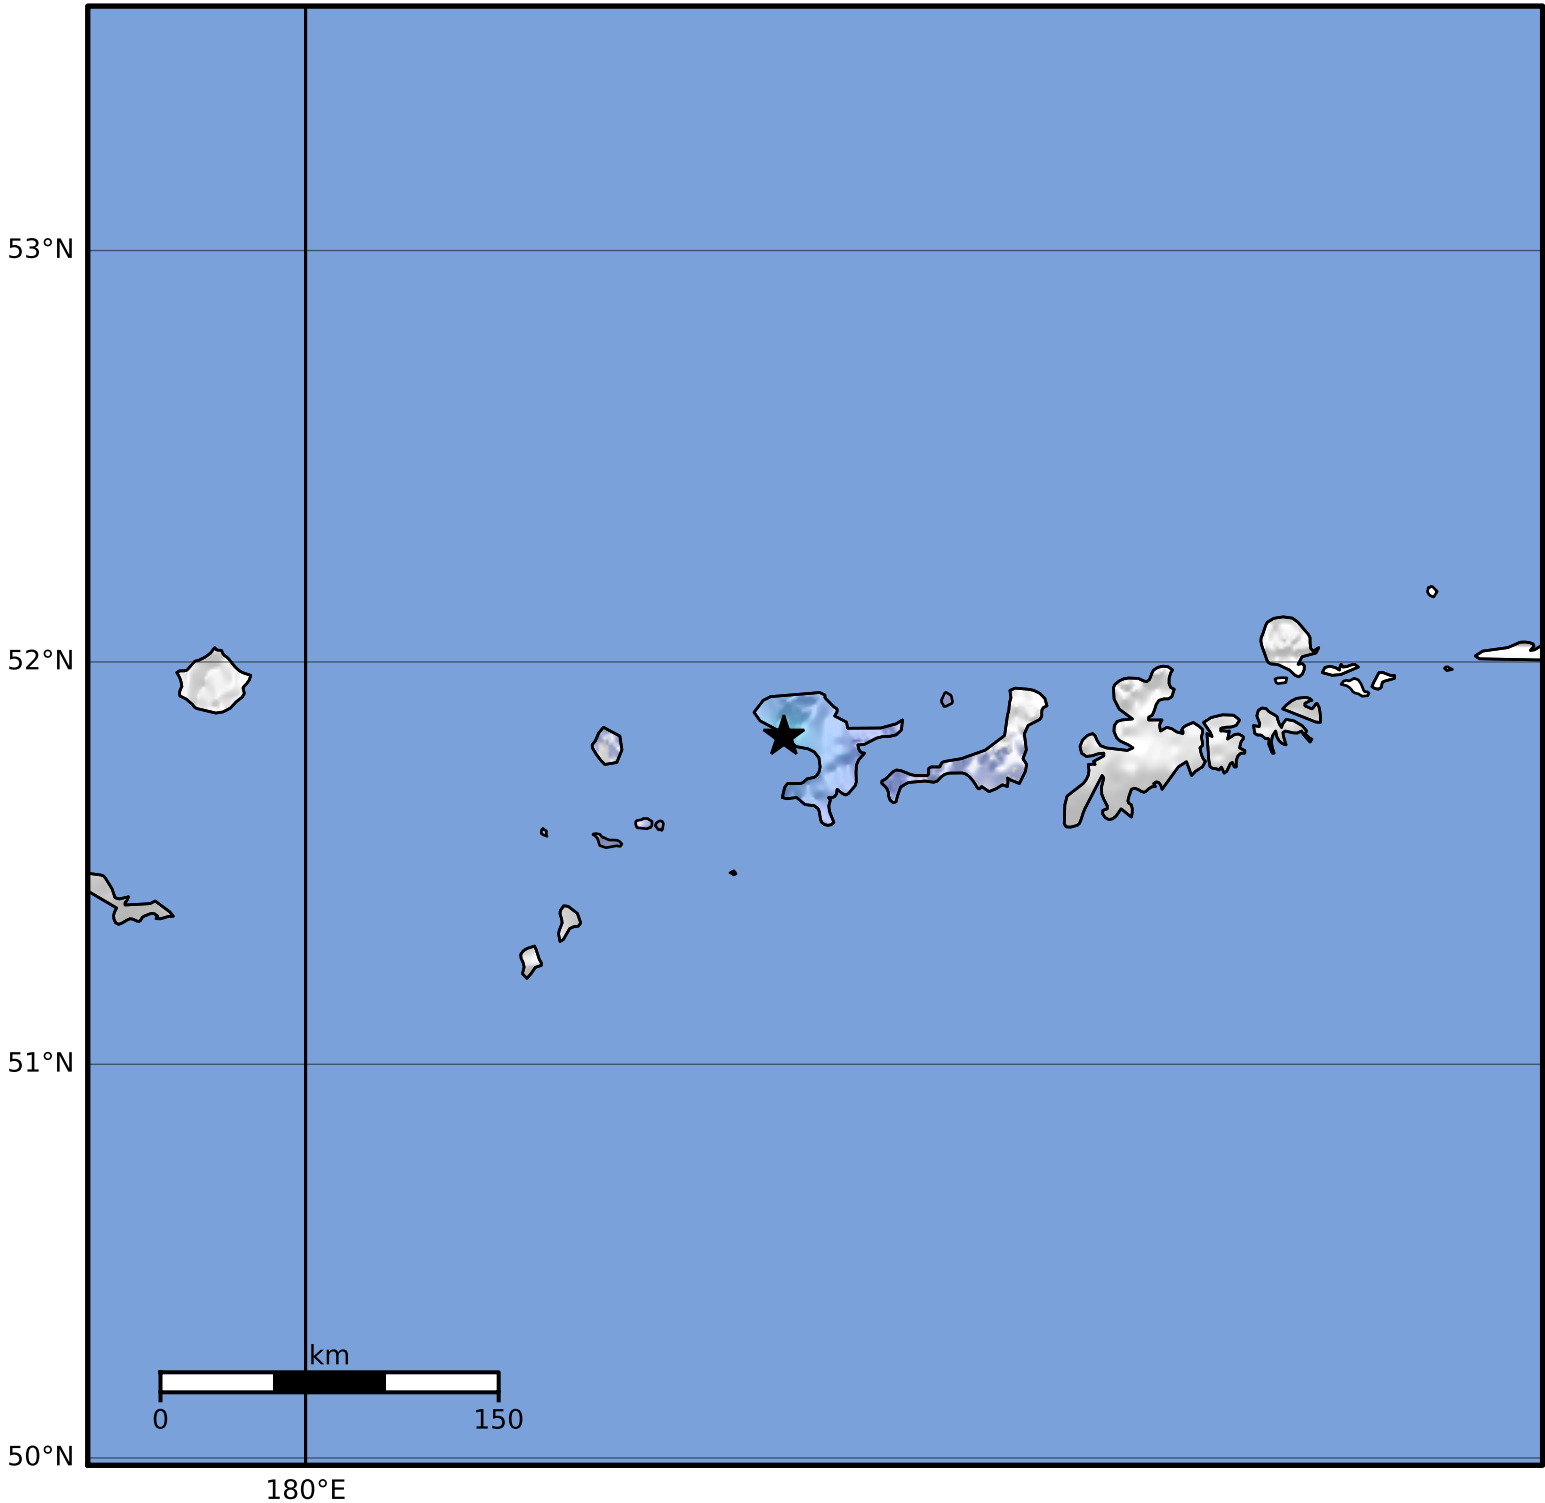

Macroseismic Intensity Map Alaska Earthquake Center
 ShakeMap: 99 km (61 miles) W of Adak
 Mar 09, 2023 16:50:53 UTC M3.5 N51.82 W178.09 Depth: 6.0km ID:ak02334qdd9t

SHAKING	Not felt	Weak	Light	Moderate	Strong	Very strong	Severe	Violent	Extreme
DAMAGE	None	None	None	Very light	Light	Moderate	Moderate/heavy	Heavy	Very heavy
PGA(%g)	<0.0464	0.297	2.76	6.2	11.5	21.5	40.1	74.7	>139
PGV(cm/s)	<0.0215	0.135	1.41	4.65	9.64	20	41.4	85.8	>178
INTENSITY	I	II-III	IV	V	VI	VII	VIII	IX	X+

Scale based on Worden et al. (2012)

Version 2: Processed 2023-03-09T20:25:44Z

△ Seismic Instrument ○ Reported Intensity

★ Epicenter