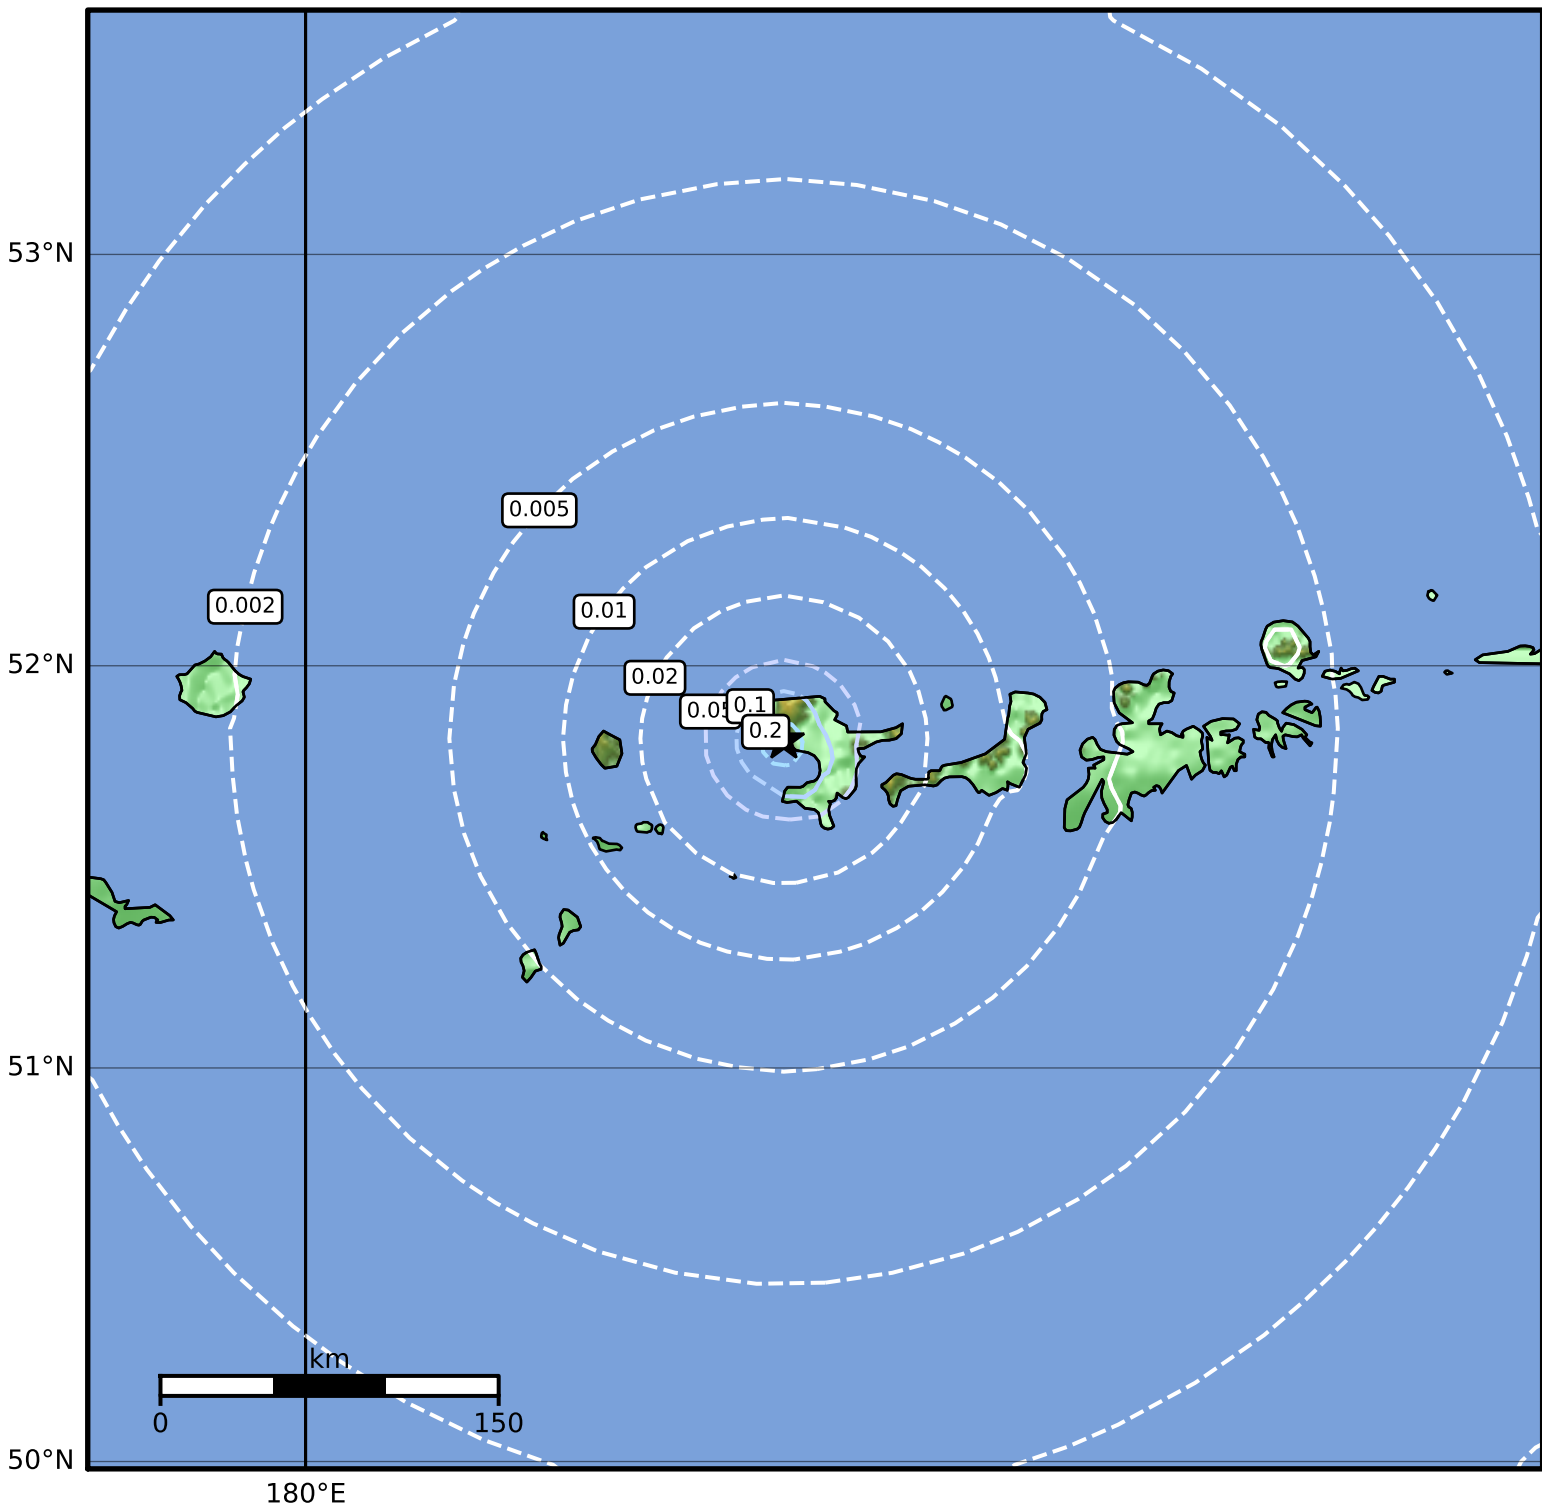

Peak Ground Velocity Map Alaska Earthquake Center
ShakeMap: 99 km (61 miles) W of Adak
Mar 09, 2023 16:50:53 UTC M3.5 N51.82 W178.09 Depth: 6.0km ID:ak02334qdd9t

Scale based on Worden et al. (2012)

Version 2: Processed 2023-03-09T20:25:44Z

△ Seismic Instrument ○ Reported Intensity

★ Epicenter