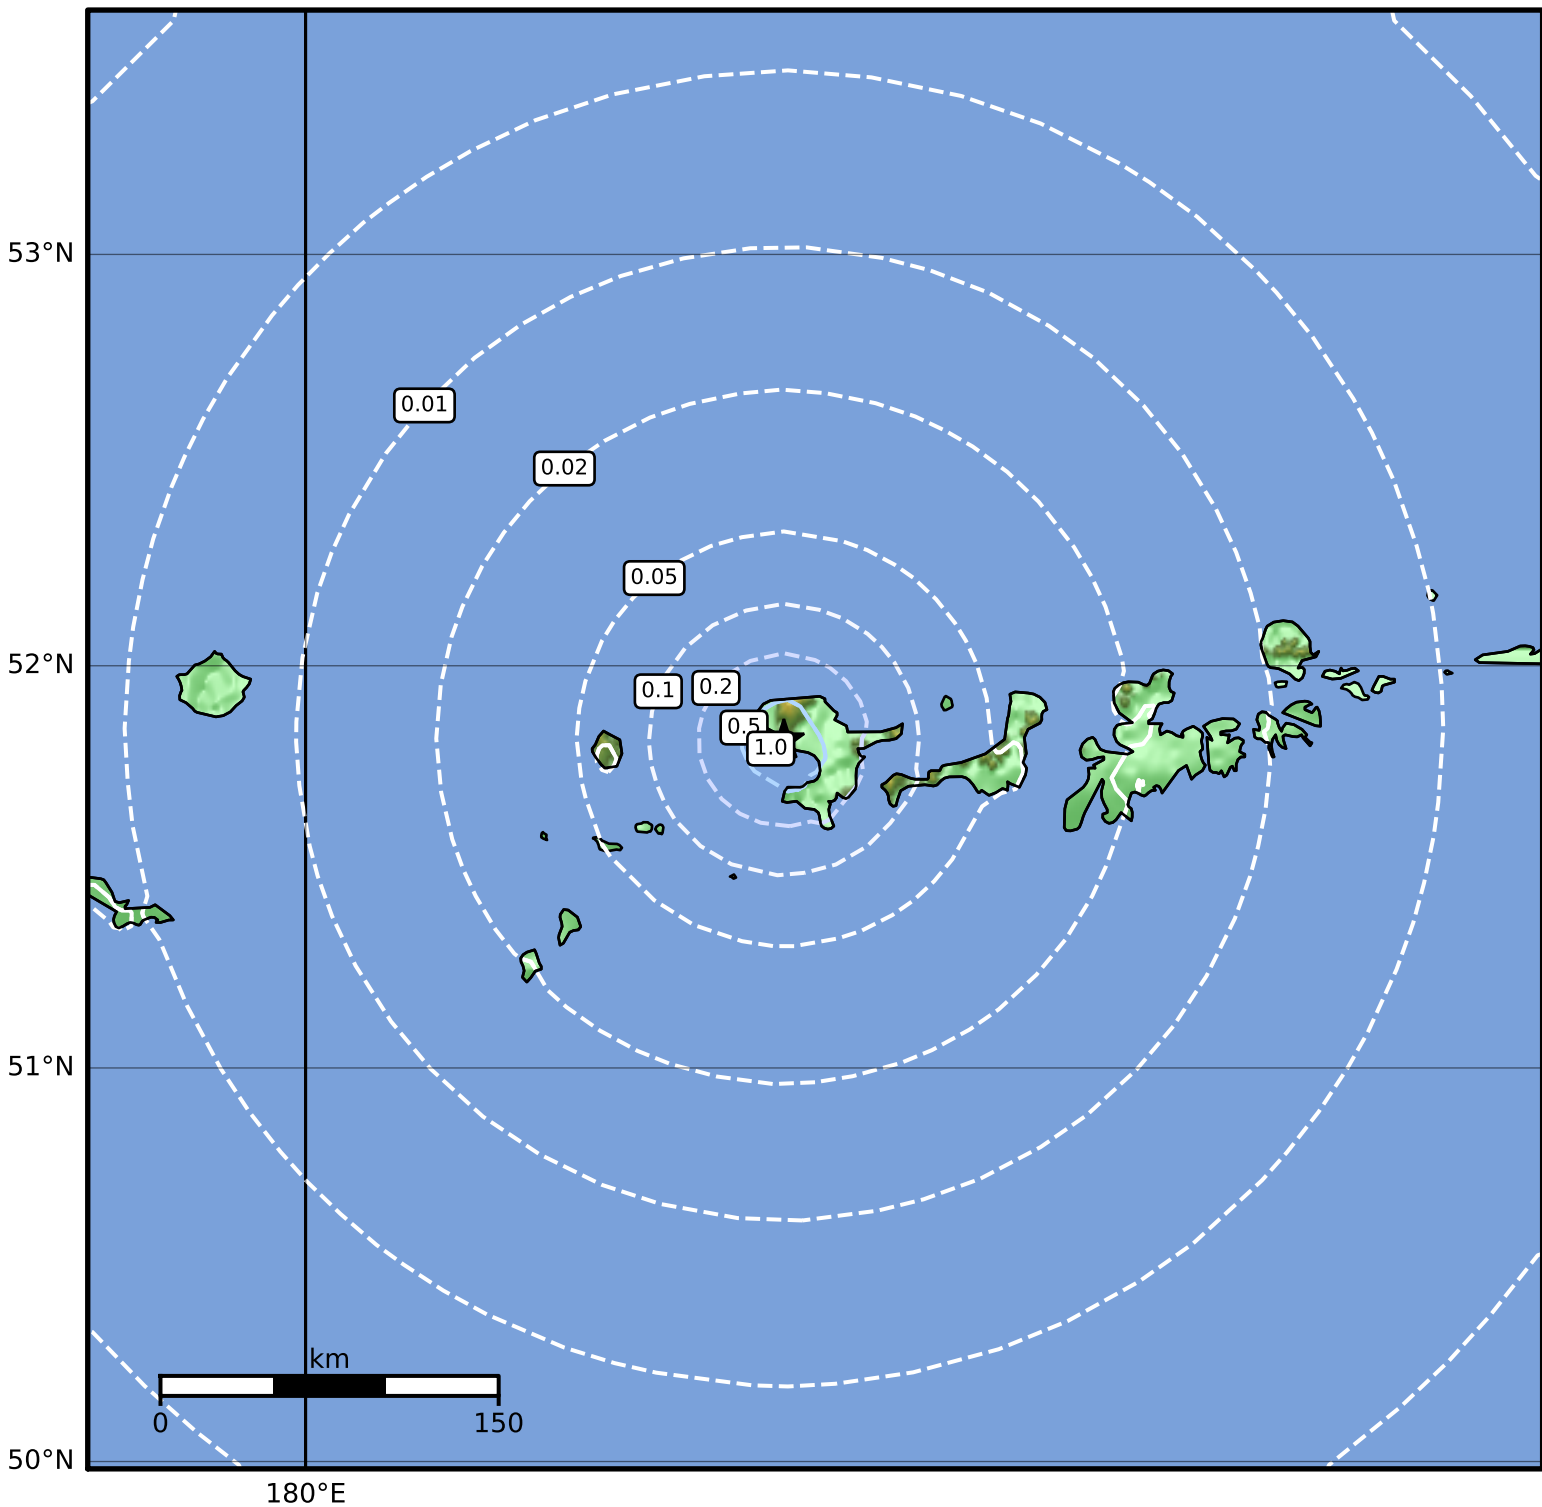

0.3 Second Peak Spectral Acceleration Map Alaska Earthquake Center
 ShakeMap: 99 km (61 miles) W of Adak
 Mar 09, 2023 16:50:53 UTC M3.5 N51.82 W178.09 Depth: 6.0km ID:ak02334qdd9t

SA(0.3) (%g)	0.1	0.2	0.5	1	2	5	10	20	50	100	200
--------------	-----	-----	-----	---	---	---	----	----	----	-----	-----

Scale based on Worden et al. (2012)

Version 2: Processed 2023-03-09T20:25:44Z

△ Seismic Instrument ○ Reported Intensity

★ Epicenter