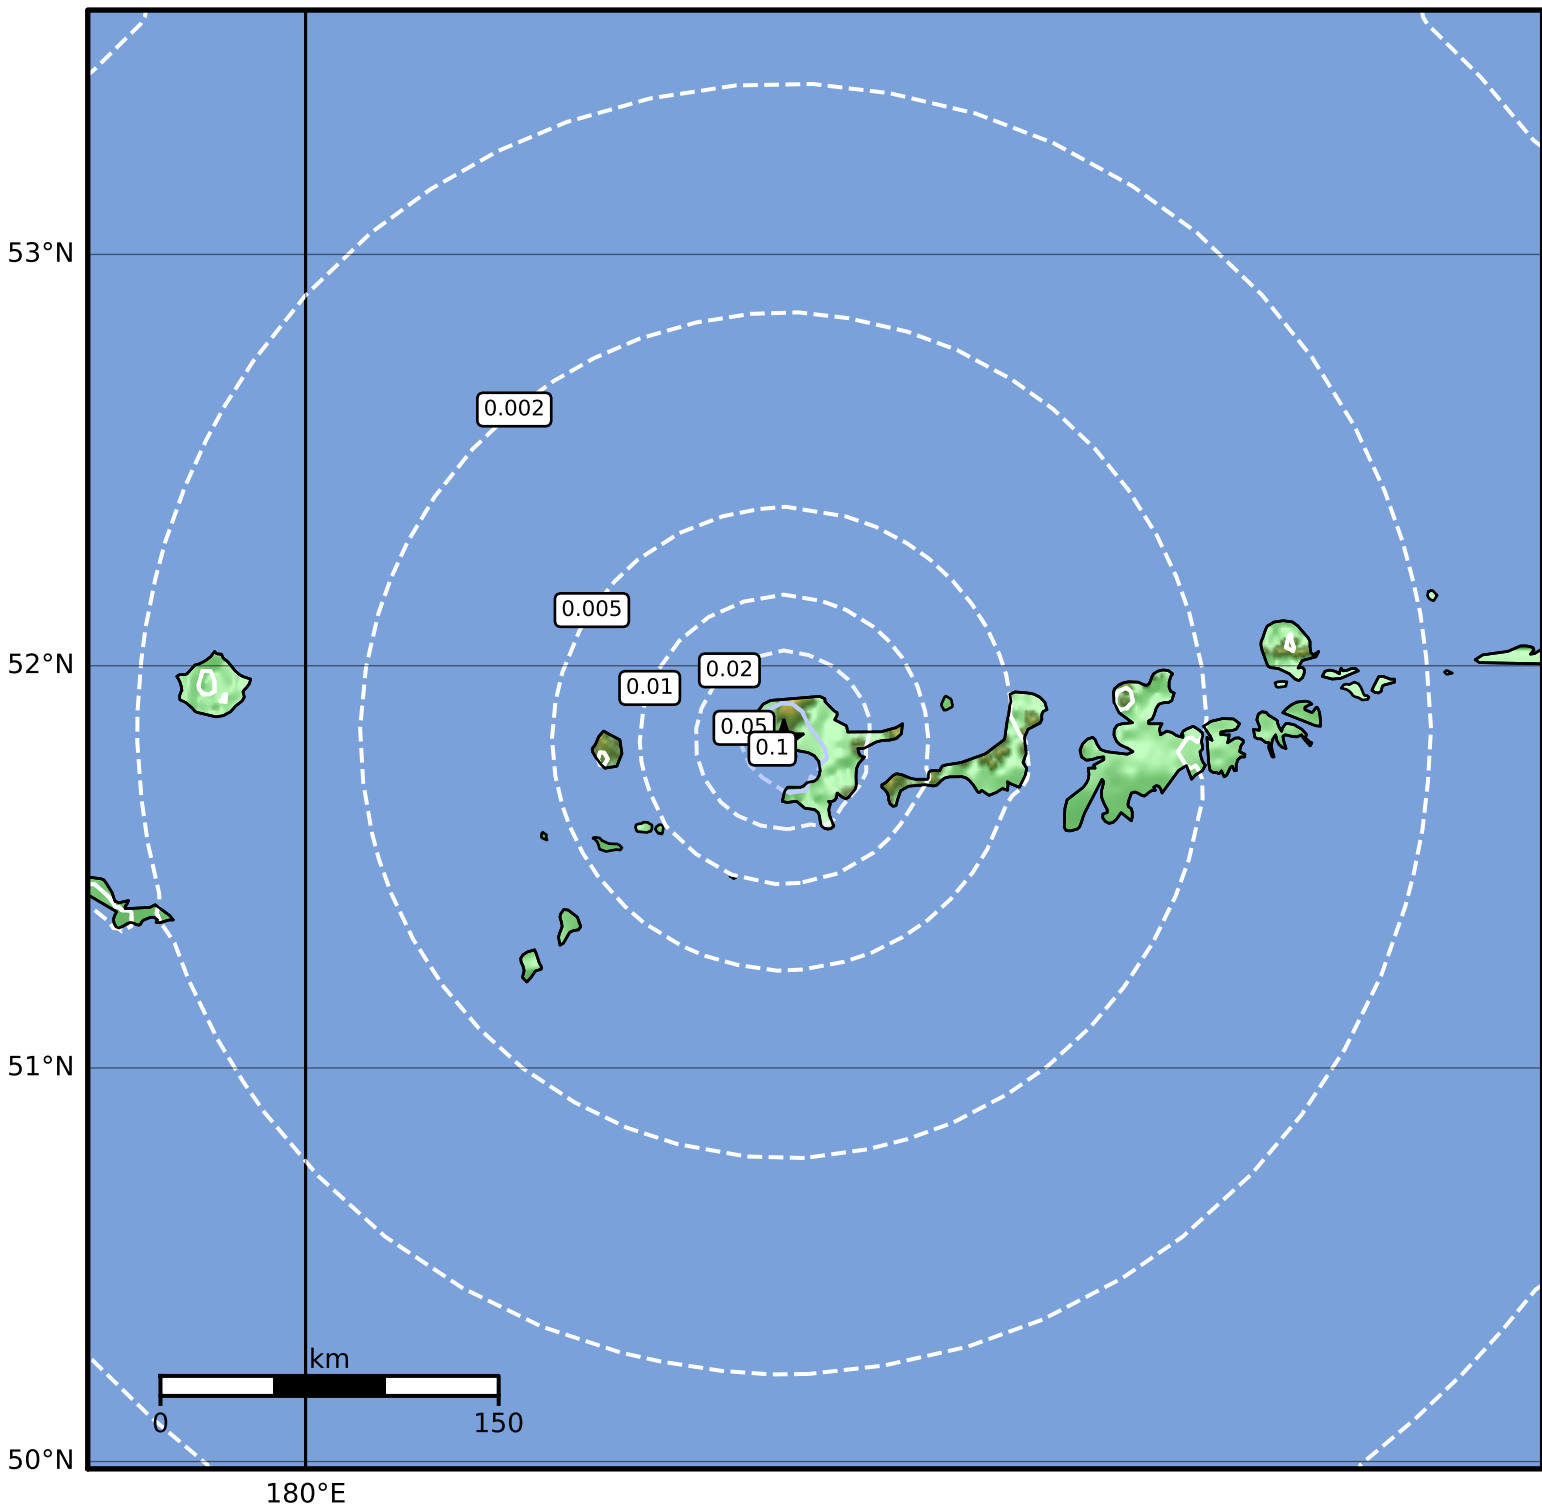

1.0 Second Peak Spectral Acceleration Map Alaska Earthquake Center
 ShakeMap: 99 km (61 miles) W of Adak
 Mar 09, 2023 16:50:53 UTC M3.5 N51.82 W178.09 Depth: 6.0km ID:ak02334qdd9t

SA(1.0) (%g)	0.1	0.2	0.5	1	2	5	10	20	50	100	200
--------------	-----	-----	-----	---	---	---	----	----	----	-----	-----

Scale based on Worden et al. (2012)

Version 2: Processed 2023-03-09T20:25:44Z

△ Seismic Instrument ○ Reported Intensity

★ Epicenter