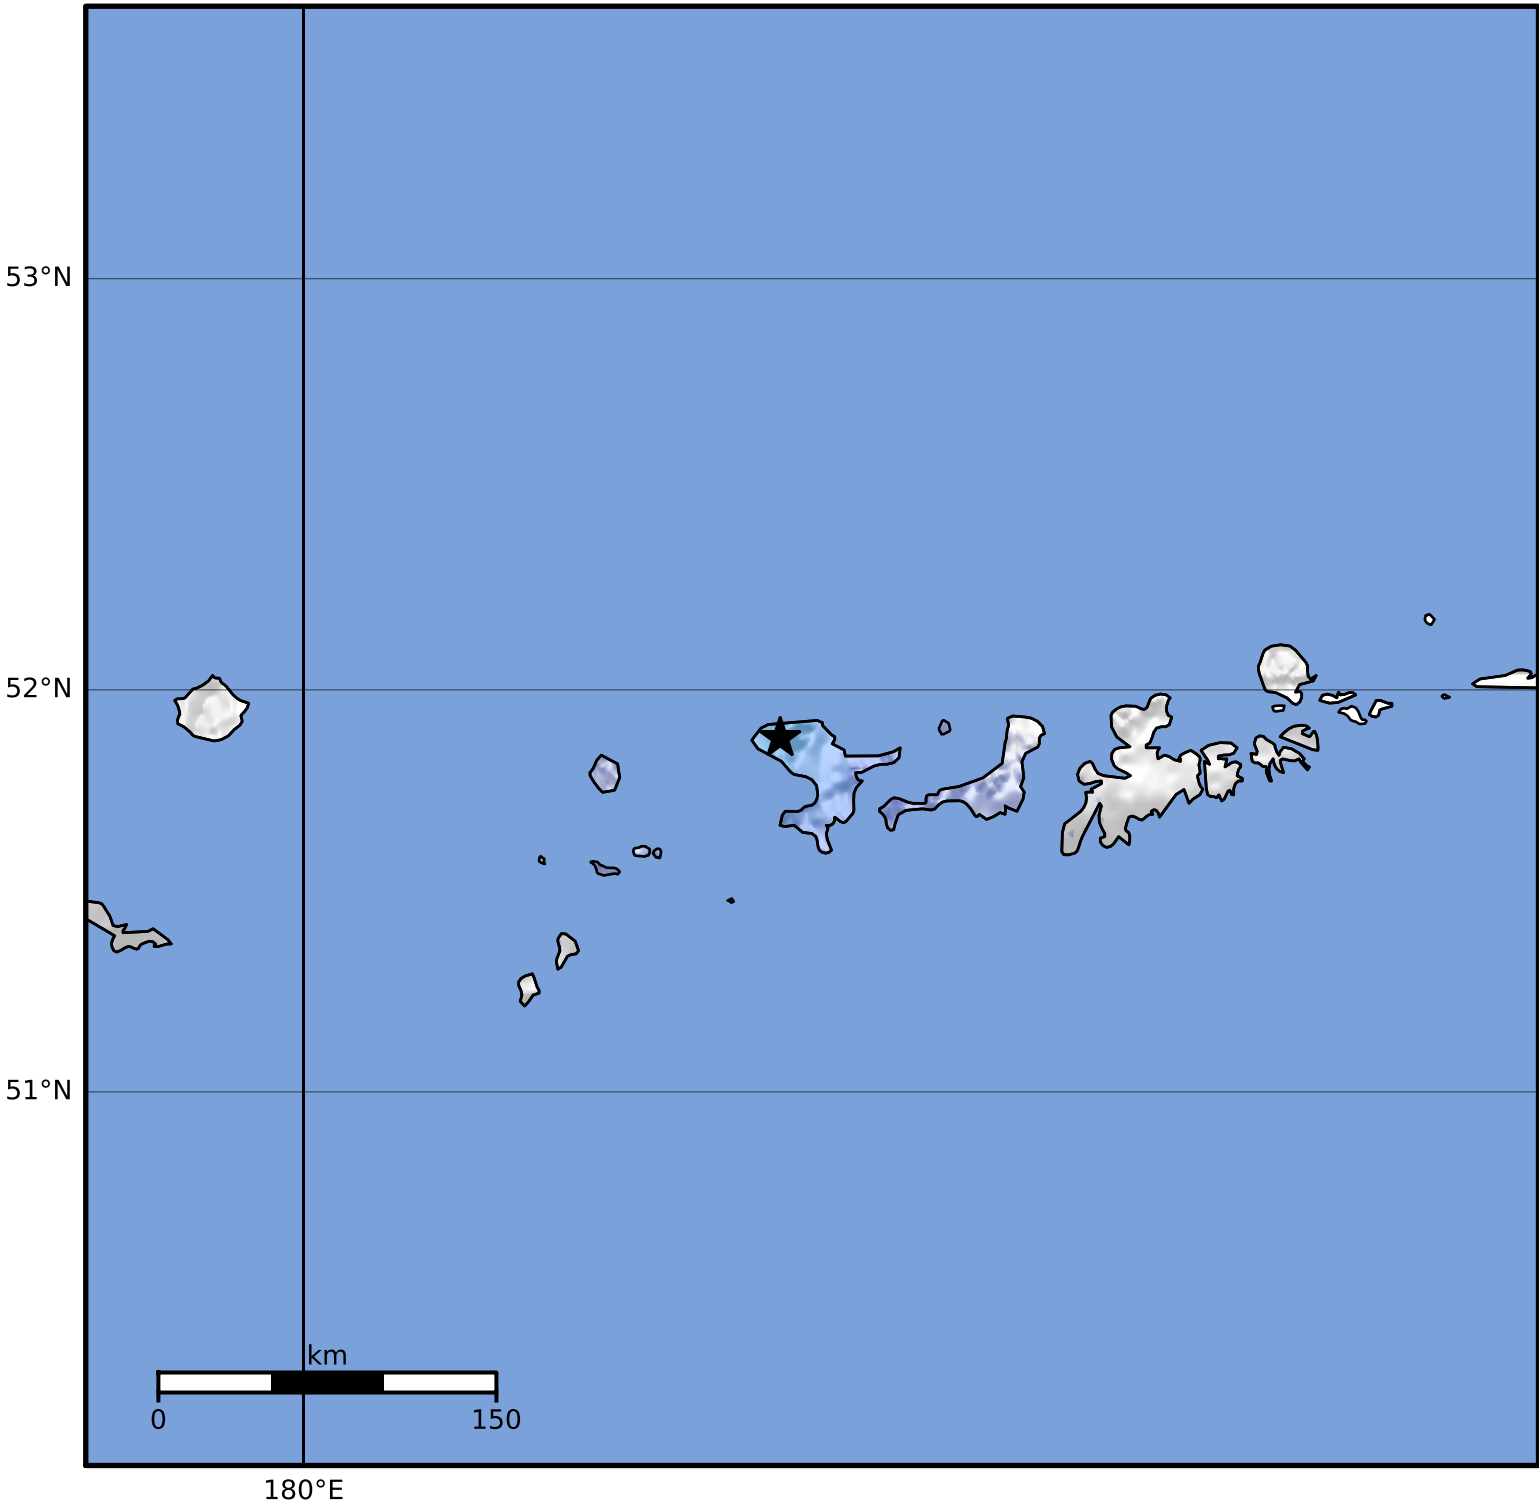

Macroseismic Intensity Map Alaska Earthquake Center
 ShakeMap: 99 km (61 miles) W of Adak
 Mar 10, 2023 18:11:48 UTC M3.6 N51.88 W178.10 Depth: 14.3km ID:ak02336ev7k5

SHAKING	Not felt	Weak	Light	Moderate	Strong	Very strong	Severe	Violent	Extreme
DAMAGE	None	None	None	Very light	Light	Moderate	Moderate/heavy	Heavy	Very heavy
PGA(%g)	<0.0464	0.297	2.76	6.2	11.5	21.5	40.1	74.7	>139
PGV(cm/s)	<0.0215	0.135	1.41	4.65	9.64	20	41.4	85.8	>178
INTENSITY	I	II-III	IV	V	VI	VII	VIII	IX	X+

Scale based on Worden et al. (2012)

Version 1: Processed 2023-03-10T18:14:08Z

△ Seismic Instrument ○ Reported Intensity

★ Epicenter