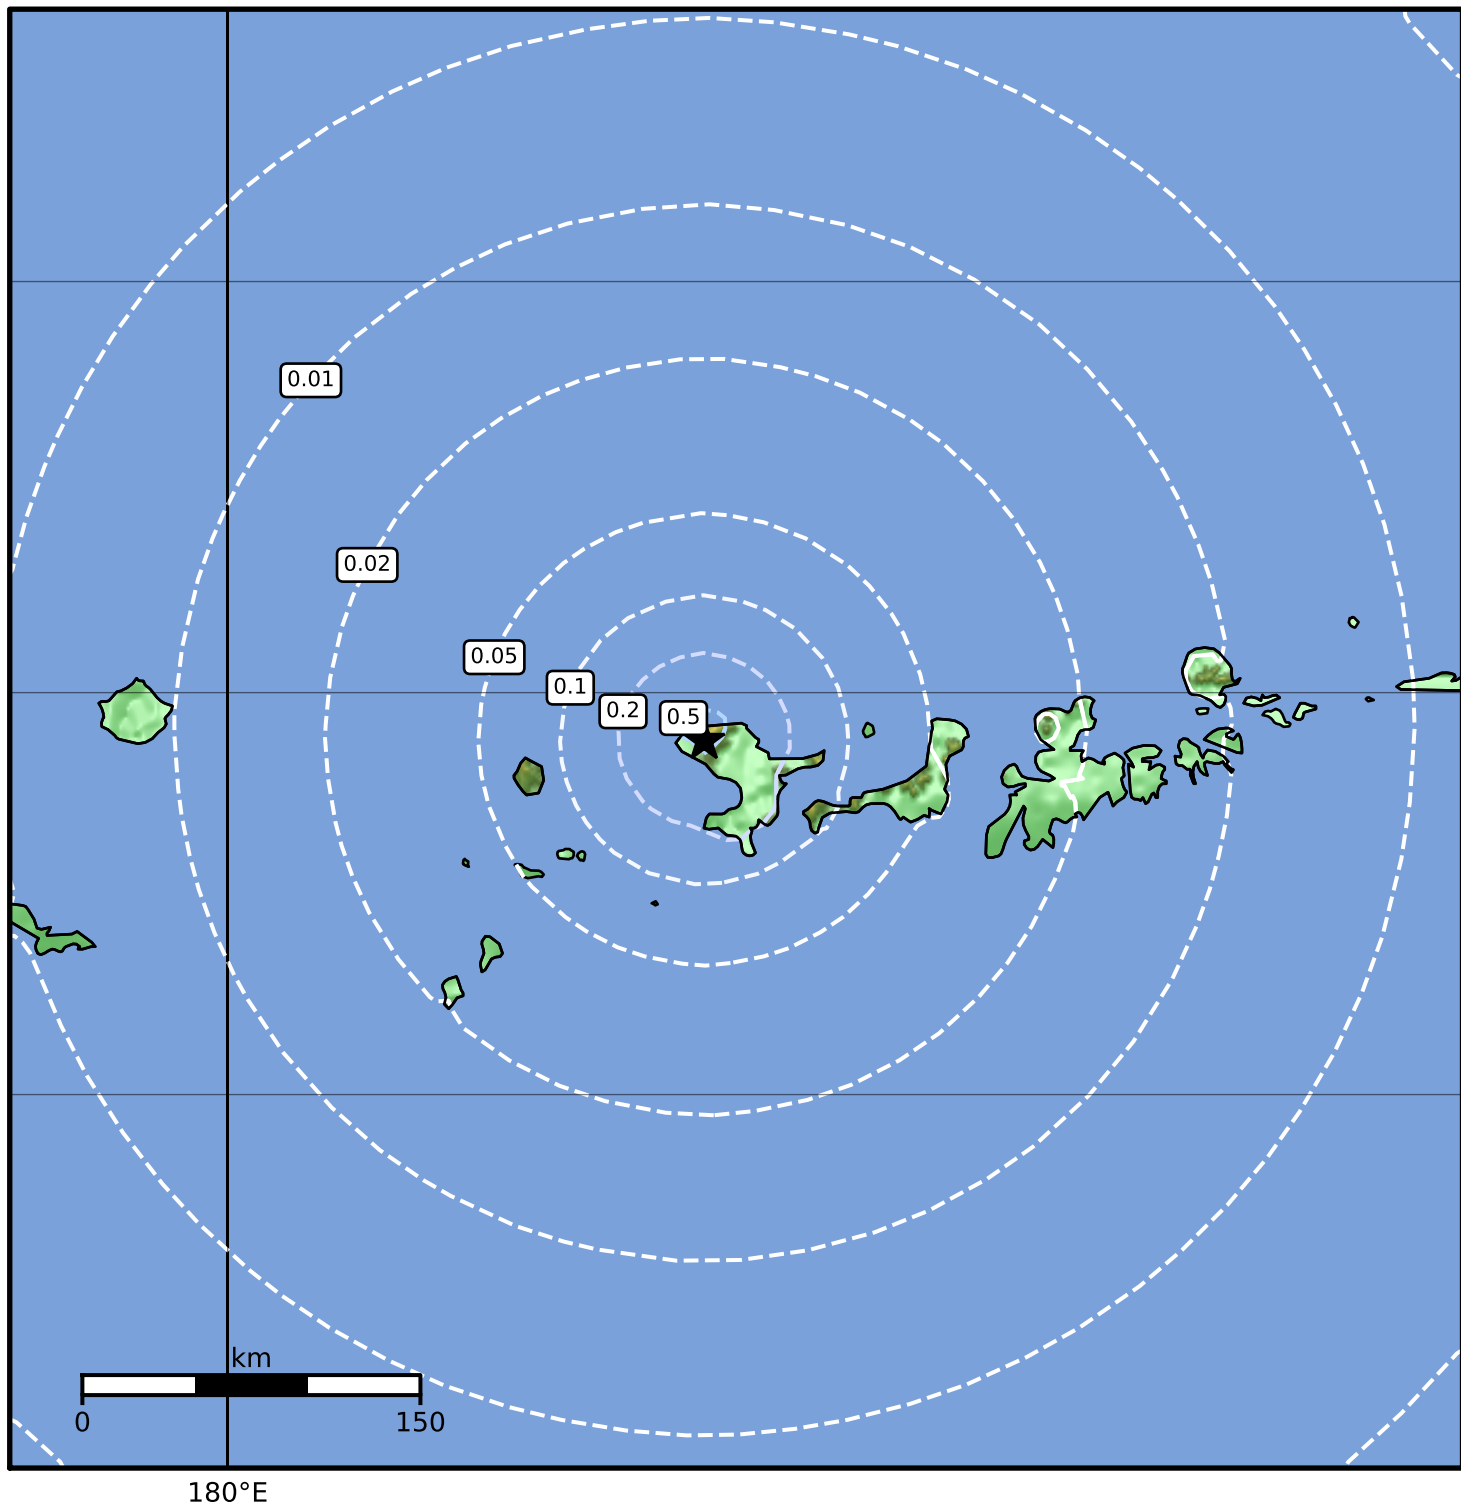

0.3 Second Peak Spectral Acceleration Map Alaska Earthquake Center
 ShakeMap: 99 km (61 miles) W of Adak
 Mar 10, 2023 18:11:48 UTC M3.6 N51.88 W178.10 Depth: 14.3km ID:ak02336ev7k5

SA(0.3) (%g)	0.1	0.2	0.5	1	2	5	10	20	50	100	200
--------------	-----	-----	-----	---	---	---	----	----	----	-----	-----

Scale based on Worden et al. (2012)

Version 1: Processed 2023-03-10T18:14:08Z

△ Seismic Instrument ○ Reported Intensity

★ Epicenter