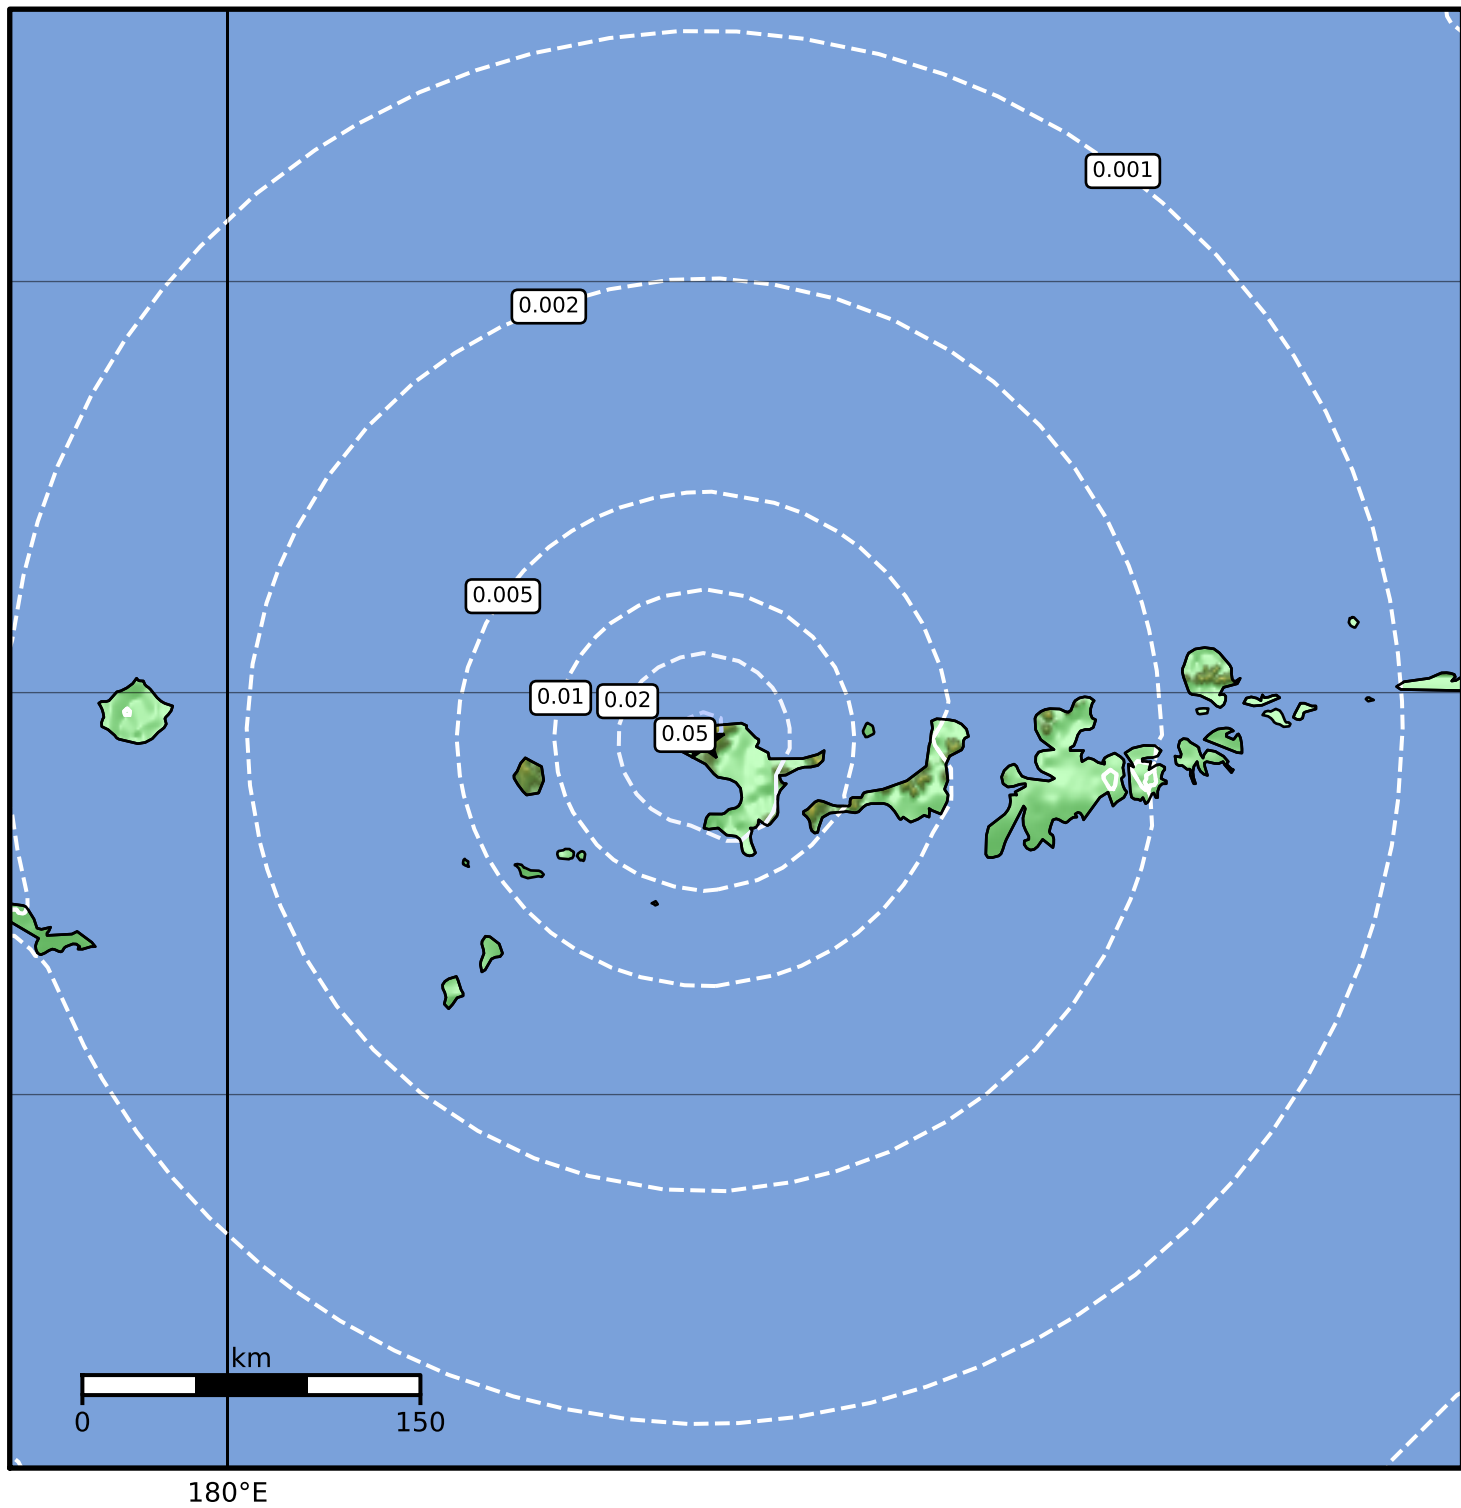

1.0 Second Peak Spectral Acceleration Map Alaska Earthquake Center  
 ShakeMap: 99 km (61 miles) W of Adak  
 Mar 10, 2023 18:11:48 UTC M3.6 N51.88 W178.10 Depth: 14.3km ID:ak02336ev7k5

SA(1.0) (%g)	0.1	0.2	0.5	1	2	5	10	20	50	100	200
--------------	-----	-----	-----	---	---	---	----	----	----	-----	-----

Scale based on Worden et al. (2012)

Version 1: Processed 2023-03-10T18:14:08Z

△ Seismic Instrument ○ Reported Intensity

★ Epicenter