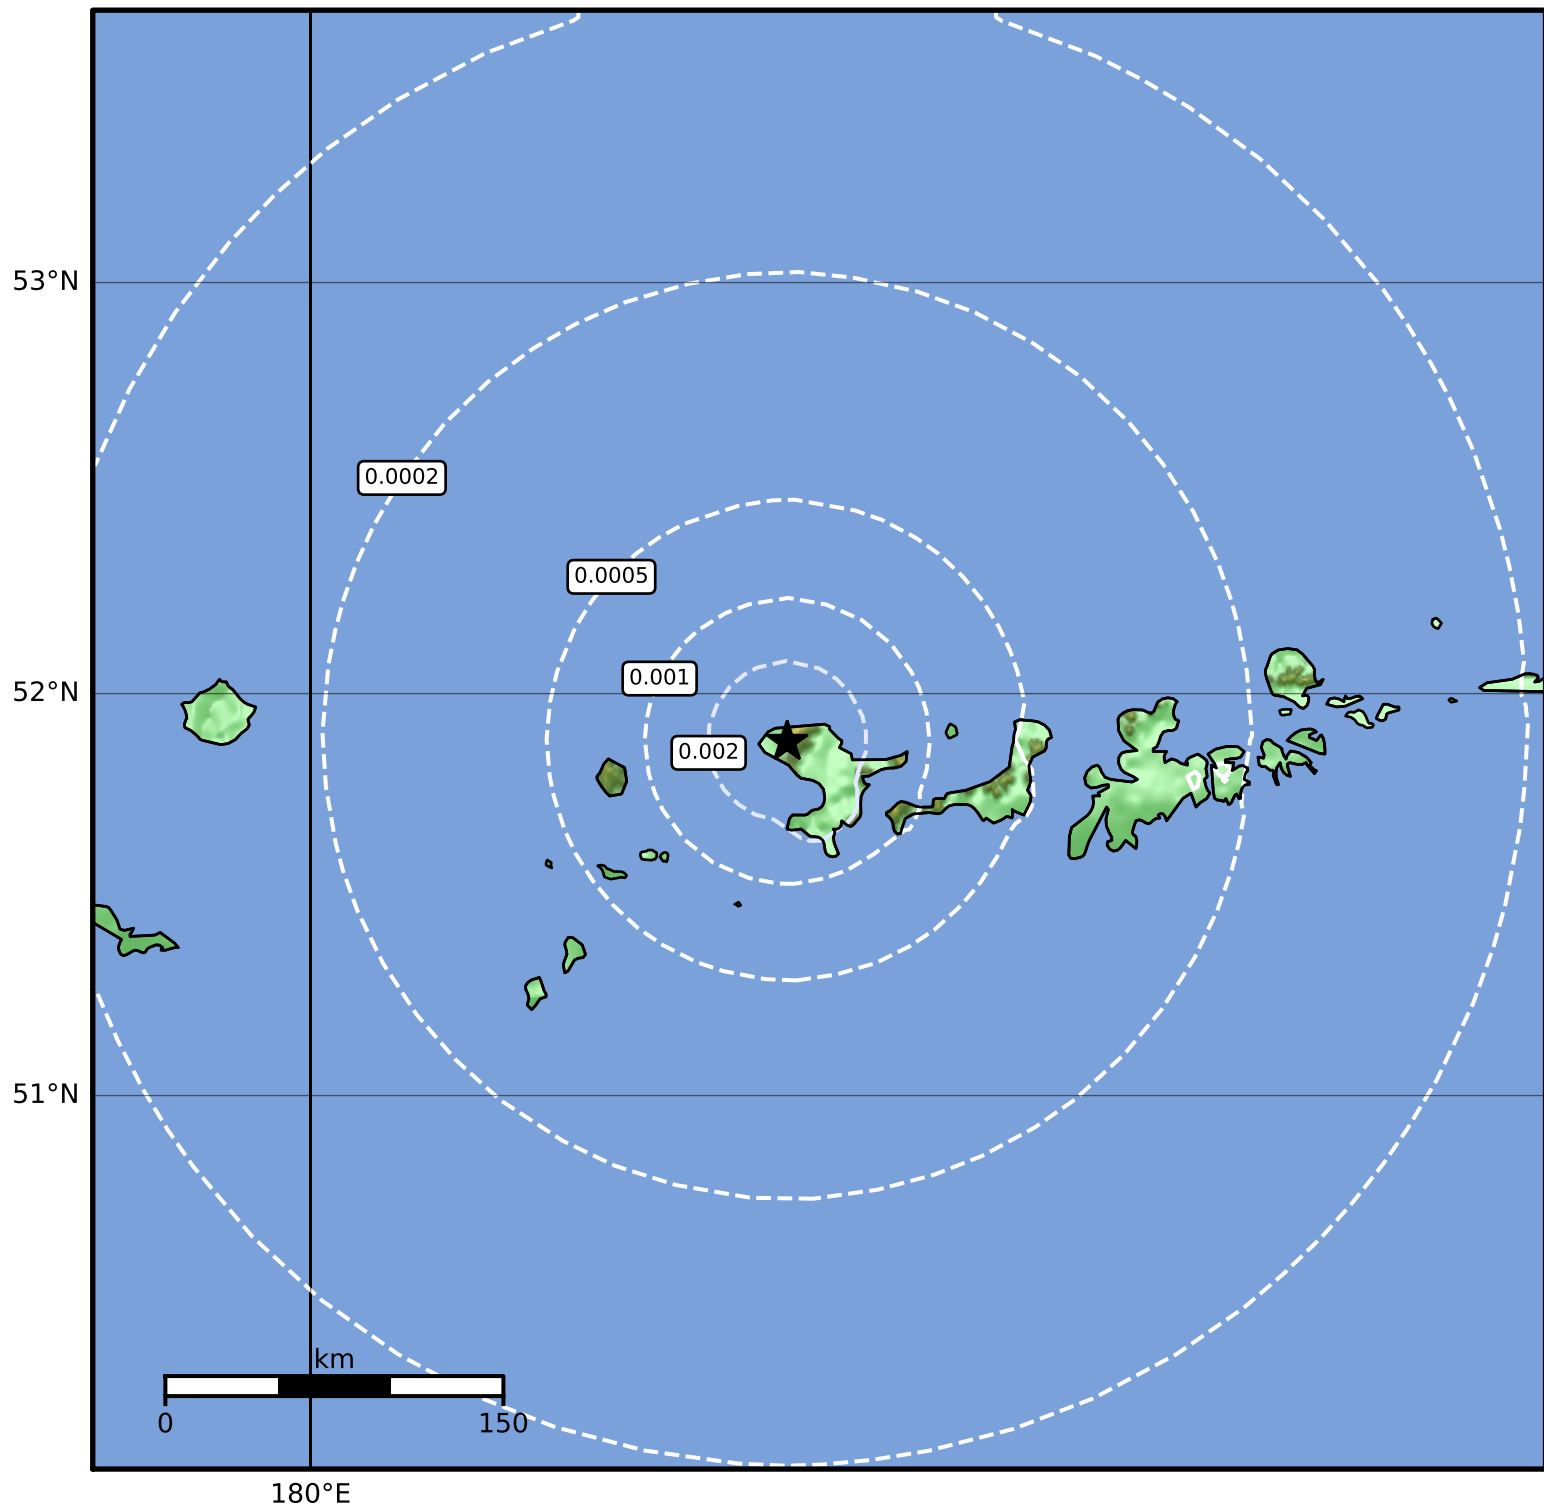

3.0 Second Peak Spectral Acceleration Map Alaska Earthquake Center
ShakeMap: 99 km (61 miles) W of Adak
Mar 10, 2023 18:11:48 UTC M3.6 N51.88 W178.10 Depth: 14.3km ID:ak02336ev7k5

SA(3.0) (%g)	0.1	0.2	0.5	1	2	5	10	20	50
--------------	-----	-----	-----	---	---	---	----	----	----

Scale based on Worden et al. (2012)

Version 1: Processed 2023-03-10T18:14:08Z

△ Seismic Instrument ○ Reported Intensity

★ Epicenter