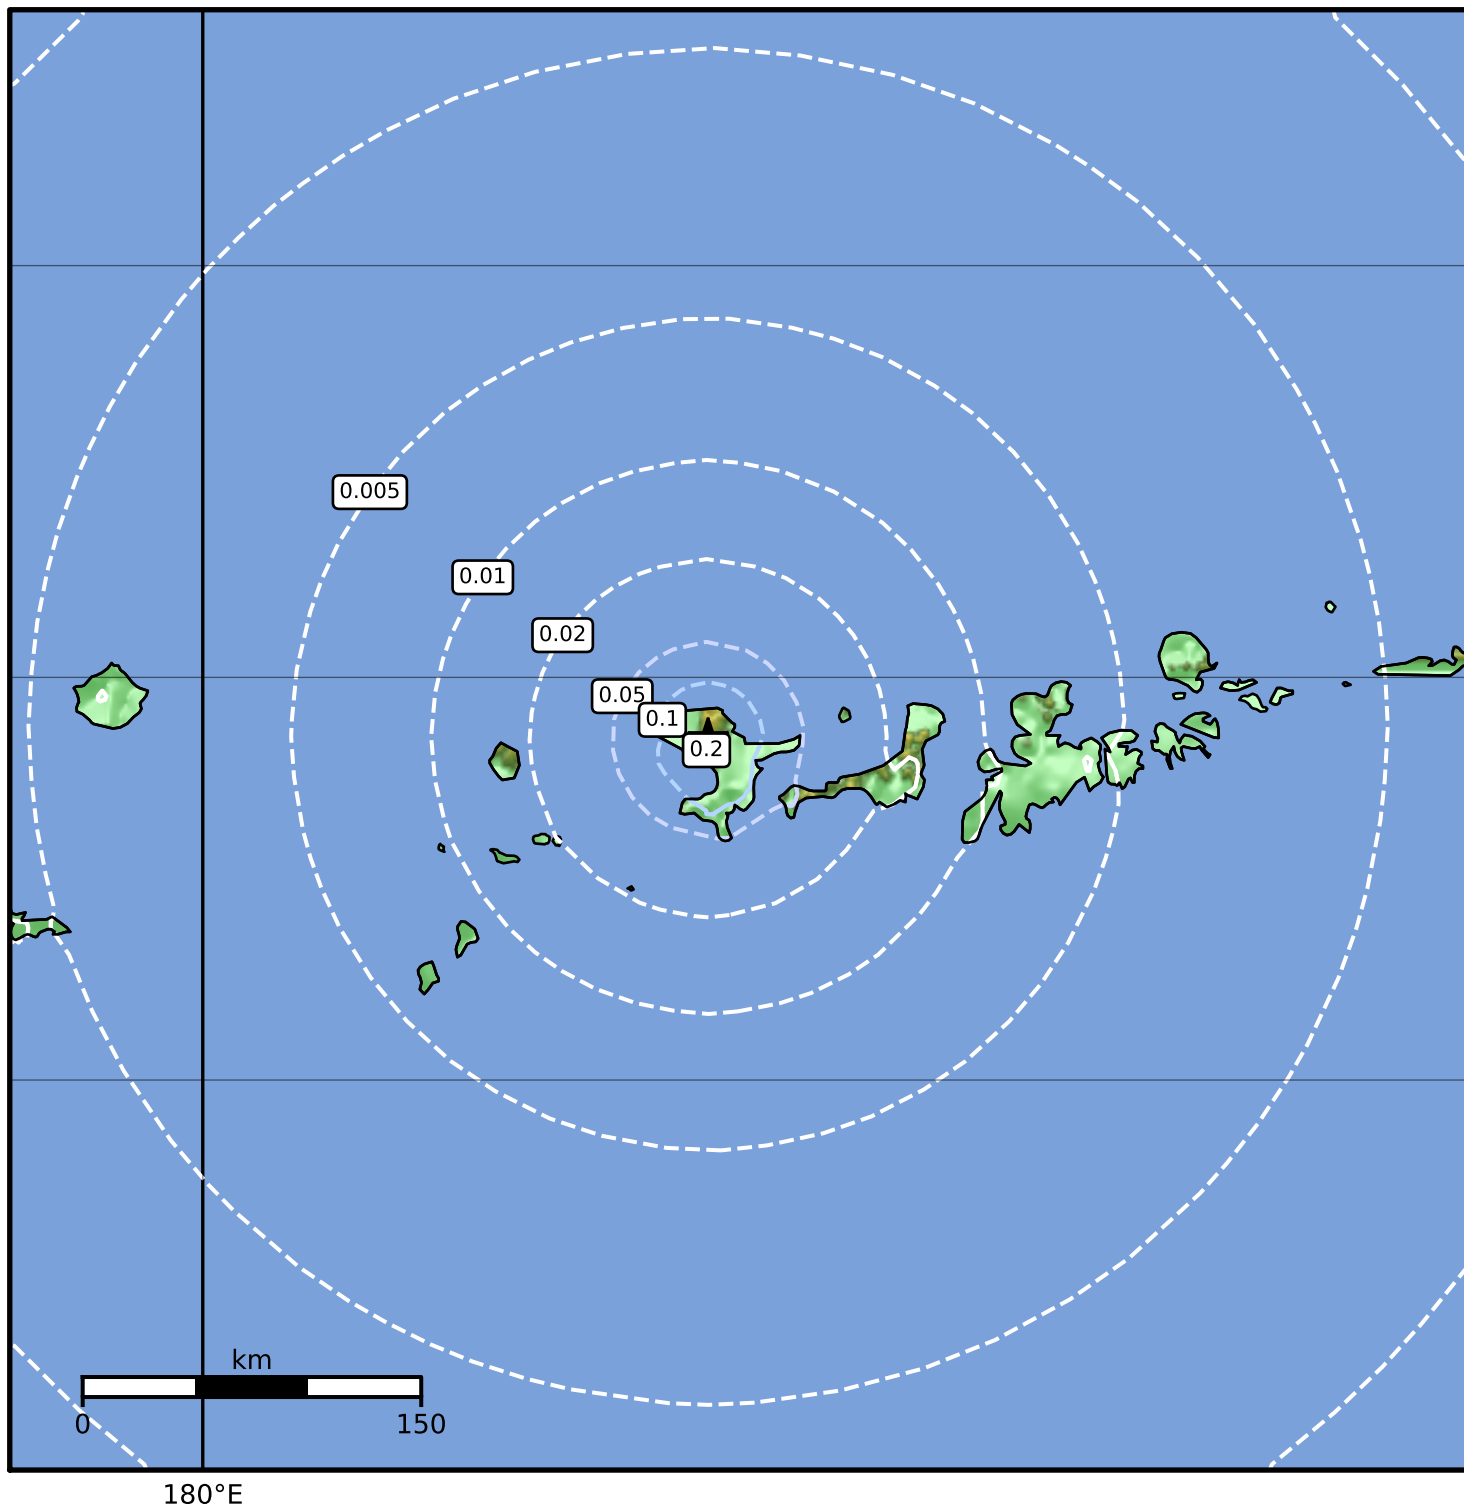

Peak Ground Velocity Map Alaska Earthquake Center  
 ShakeMap: 92 km (57 miles) W of Adak  
 Mar 10, 2023 20:31:13 UTC M3.6 N51.85 W177.99 Depth: 11.1km ID:ak02336g6aem

Scale based on Worden et al. (2012)

Version 1: Processed 2023-03-10T20:33:54Z

△ Seismic Instrument ○ Reported Intensity

★ Epicenter