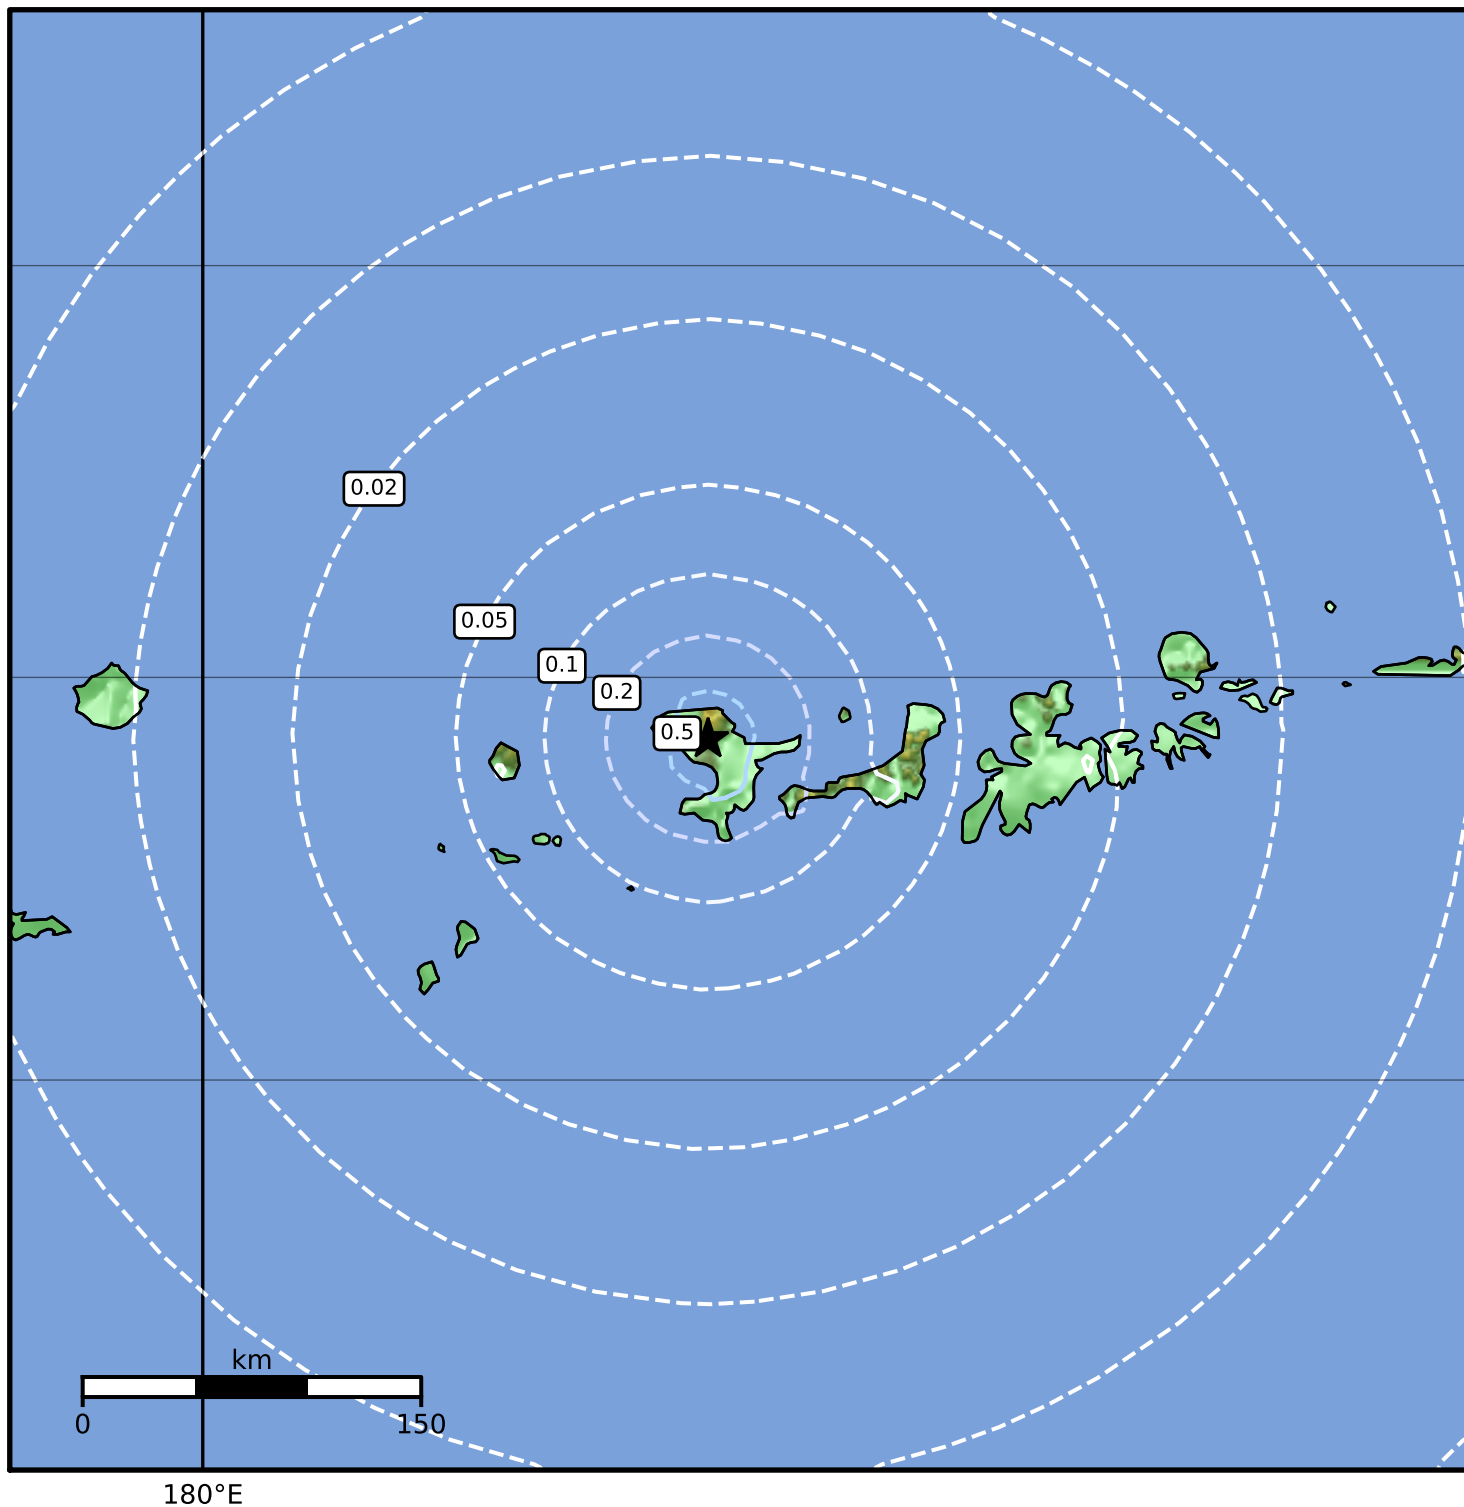

0.3 Second Peak Spectral Acceleration Map Alaska Earthquake Center  
 ShakeMap: 92 km (57 miles) W of Adak  
 Mar 10, 2023 20:31:13 UTC M3.6 N51.85 W177.99 Depth: 11.1km ID:ak02336g6aem

SA(0.3) (%g)	0.1	0.2	0.5	1	2	5	10	20	50	100	200
--------------	-----	-----	-----	---	---	---	----	----	----	-----	-----

Scale based on Worden et al. (2012)

Version 1: Processed 2023-03-10T20:33:54Z

△ Seismic Instrument ○ Reported Intensity

★ Epicenter