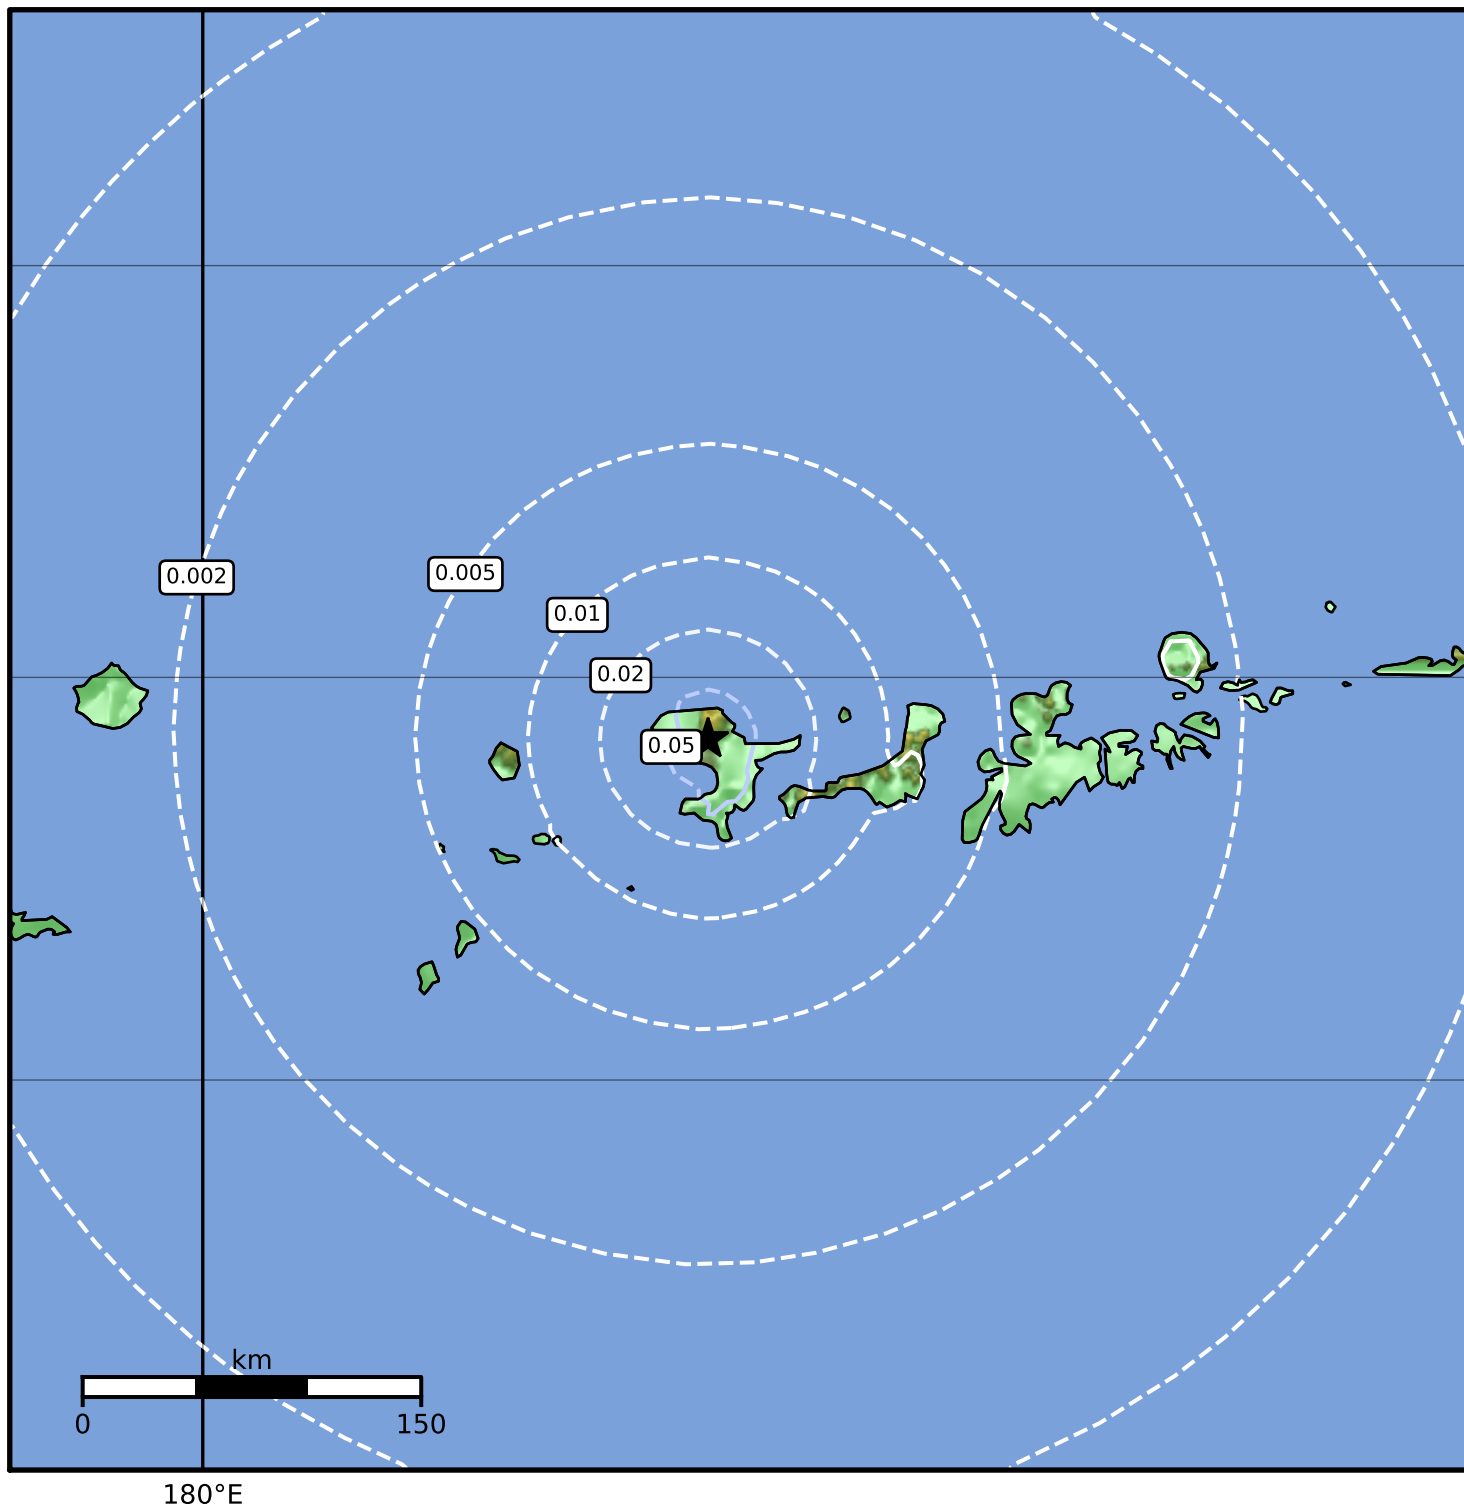

1.0 Second Peak Spectral Acceleration Map Alaska Earthquake Center
 ShakeMap: 92 km (57 miles) W of Adak
 Mar 10, 2023 20:31:13 UTC M3.6 N51.85 W177.99 Depth: 11.1km ID:ak02336g6aem

SA(1.0) (%g)	0.1	0.2	0.5	1	2	5	10	20	50	100	200
--------------	-----	-----	-----	---	---	---	----	----	----	-----	-----

Scale based on Worden et al. (2012)

Version 1: Processed 2023-03-10T20:33:54Z

△ Seismic Instrument ○ Reported Intensity

★ Epicenter