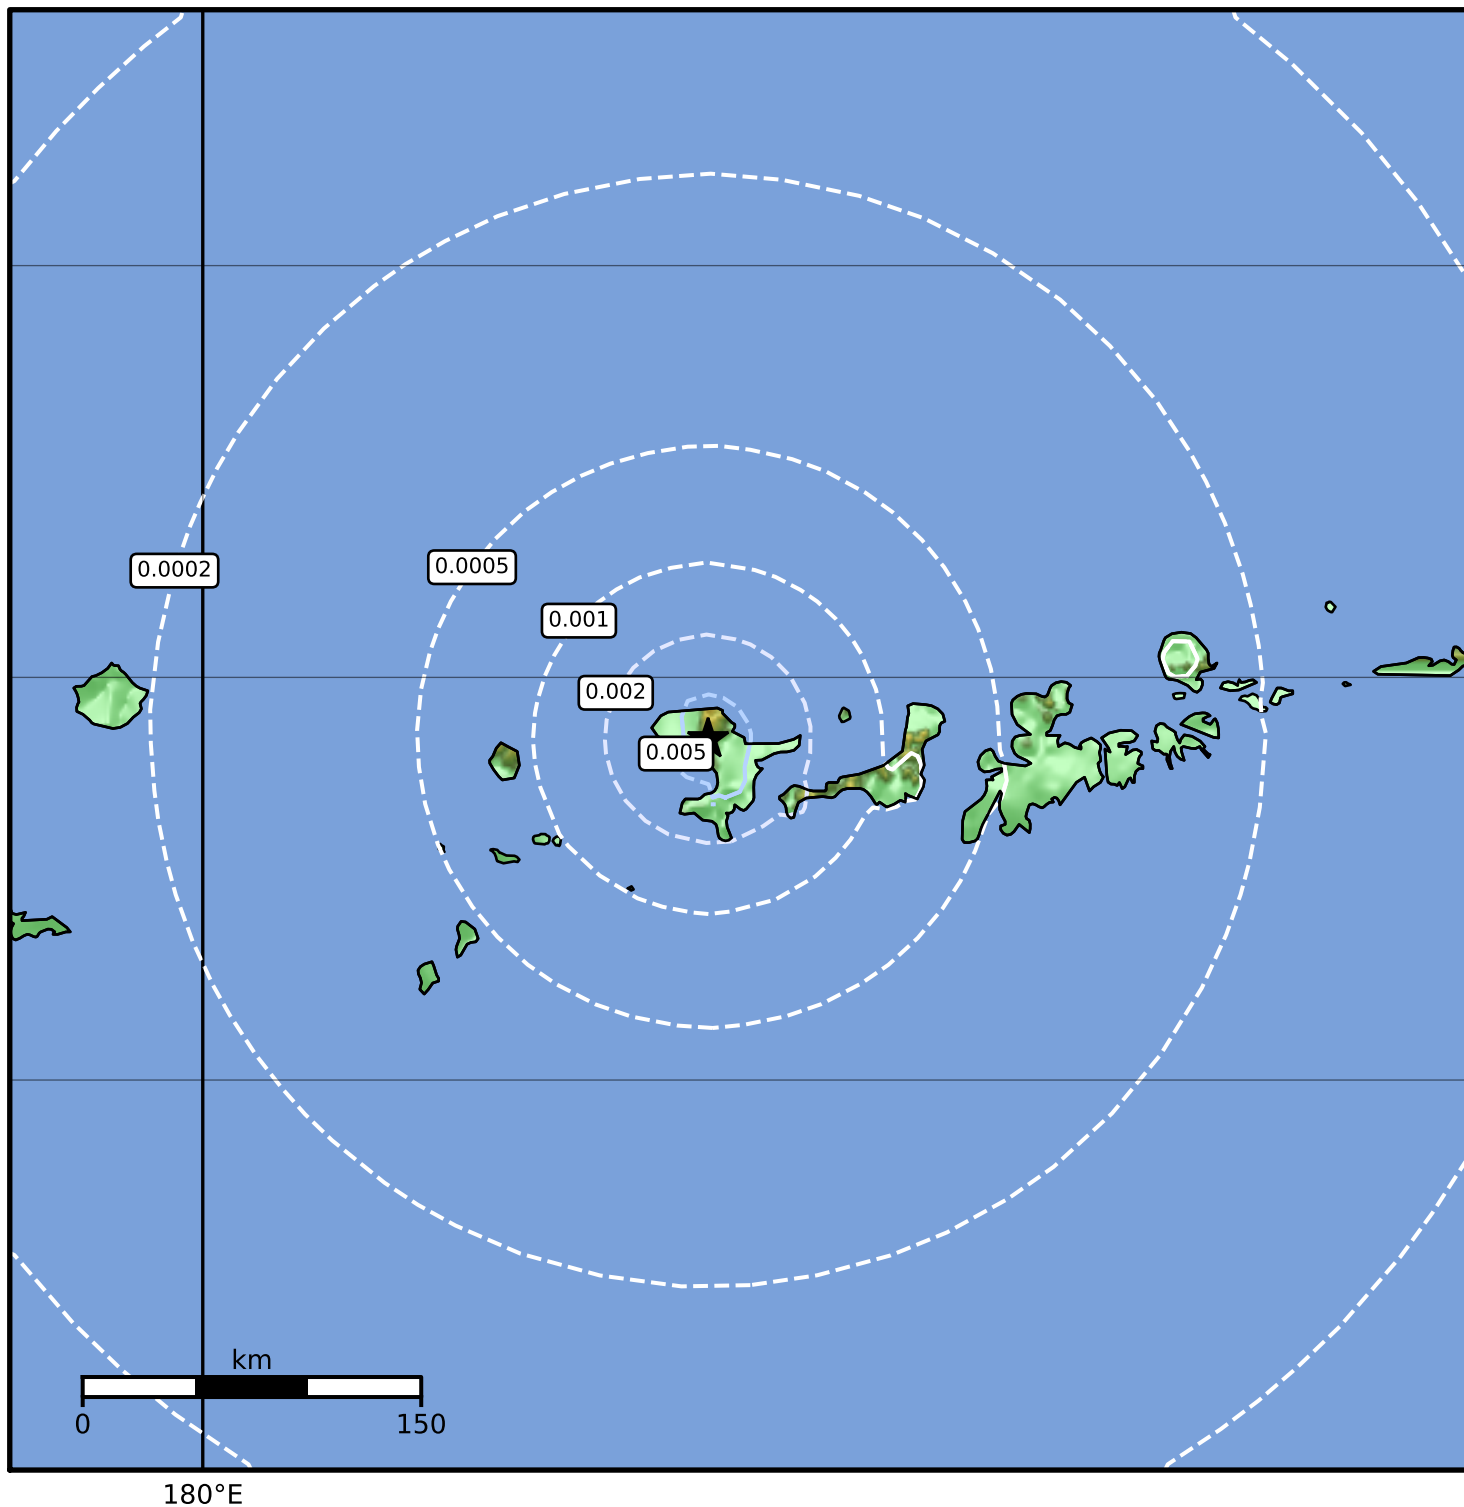

3.0 Second Peak Spectral Acceleration Map Alaska Earthquake Center
 ShakeMap: 92 km (57 miles) W of Adak
 Mar 10, 2023 20:31:13 UTC M3.6 N51.85 W177.99 Depth: 11.1km ID:ak02336g6aem

SA(3.0) (%g)	0.1	0.2	0.5	1	2	5	10	20	50
--------------	-----	-----	-----	---	---	---	----	----	----

Scale based on Worden et al. (2012)

Version 1: Processed 2023-03-10T20:33:54Z

△ Seismic Instrument ○ Reported Intensity

★ Epicenter