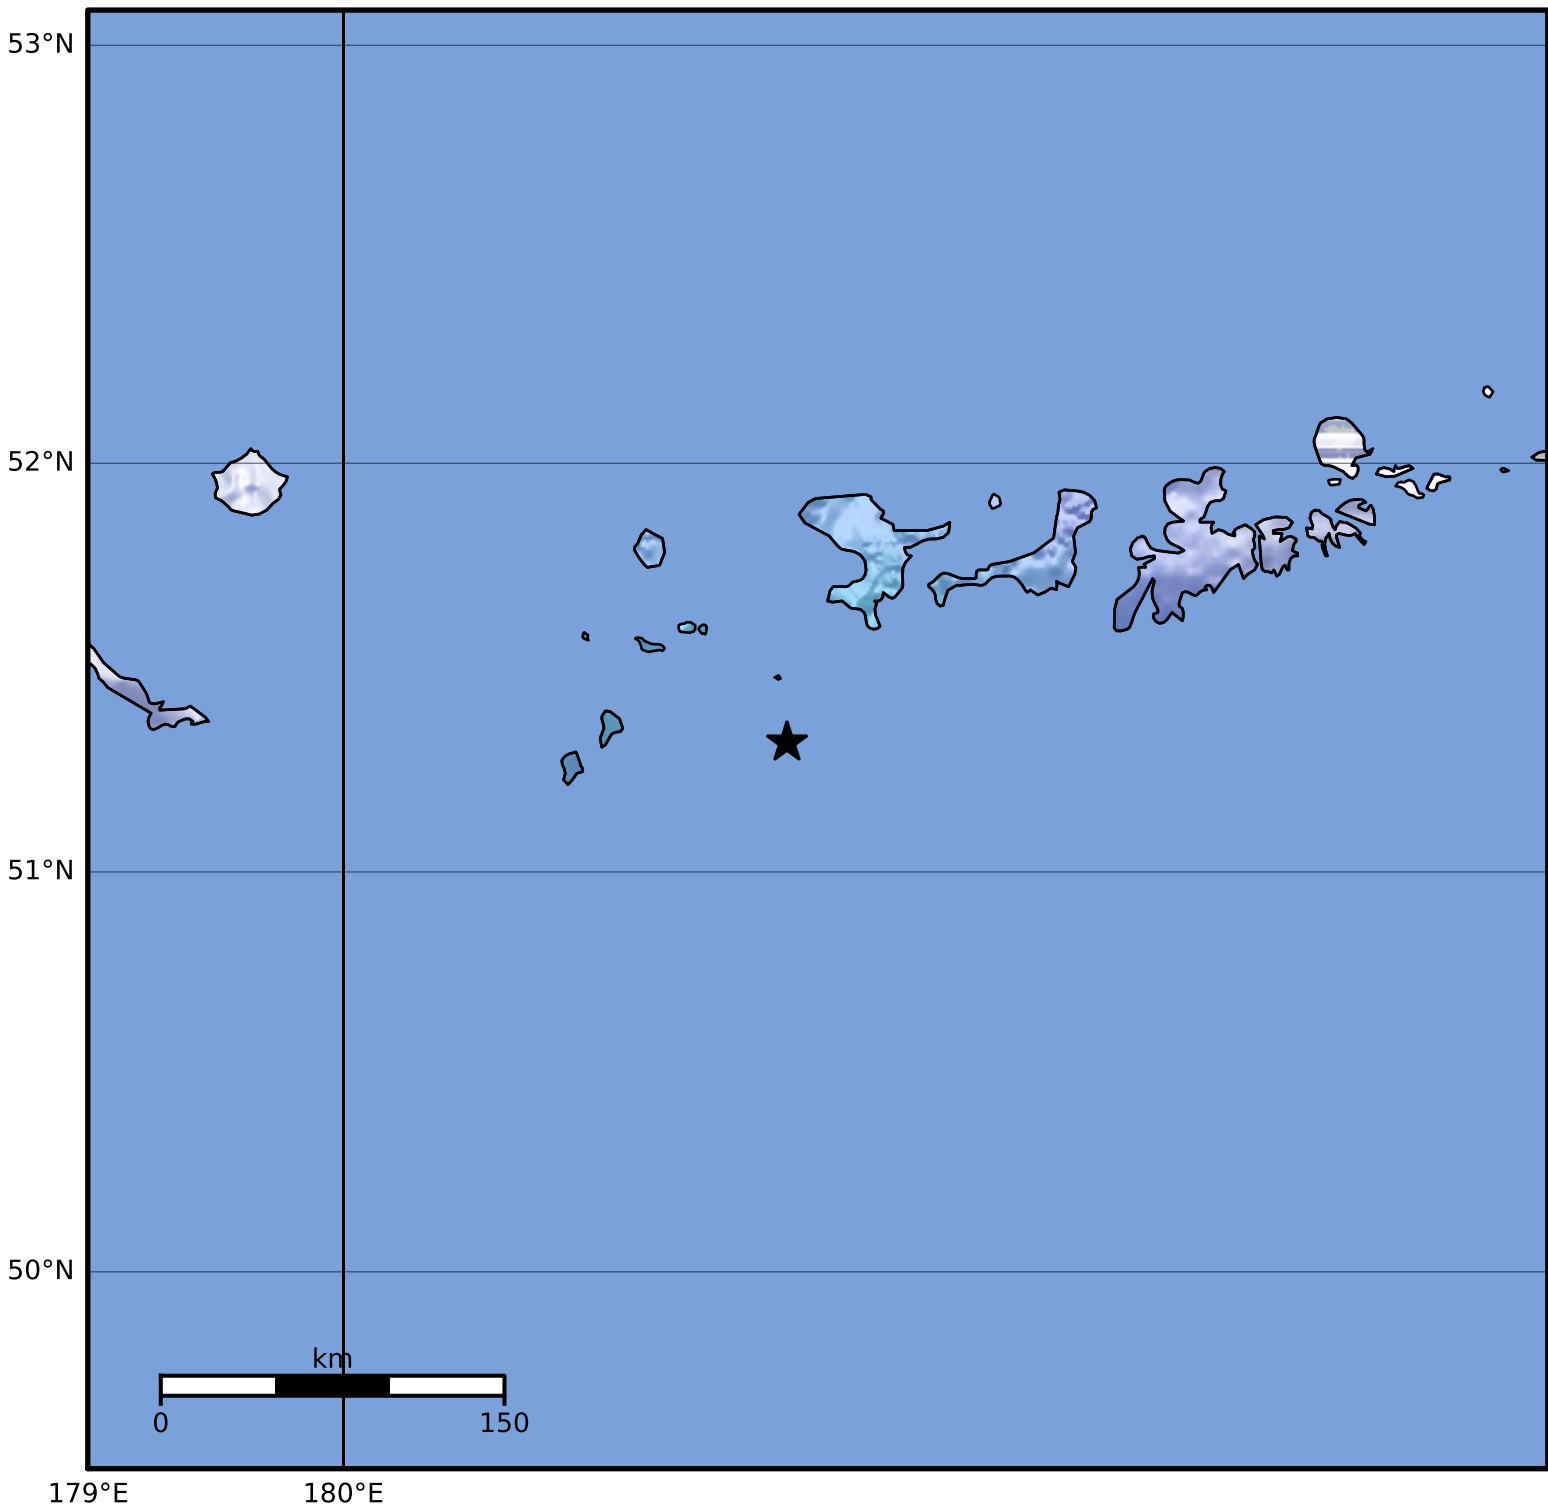

Macroseismic Intensity Map Alaska Earthquake Center
 ShakeMap: 127 km (79 miles) WSW of Adak
 Mar 11, 2023 00:38:59 UTC M4.6 N51.32 W178.26 Depth: 26.1km ID:ak02337runi2

SHAKING	Not felt	Weak	Light	Moderate	Strong	Very strong	Severe	Violent	Extreme
DAMAGE	None	None	None	Very light	Light	Moderate	Moderate/heavy	Heavy	Very heavy
PGA(%g)	<0.0464	0.297	2.76	6.2	11.5	21.5	40.1	74.7	>139
PGV(cm/s)	<0.0215	0.135	1.41	4.65	9.64	20	41.4	85.8	>178
INTENSITY	I	II-III	IV	V	VI	VII	VIII	IX	X+

Scale based on Worden et al. (2012)

Version 2: Processed 2023-03-11T00:58:21Z

△ Seismic Instrument ○ Reported Intensity

★ Epicenter