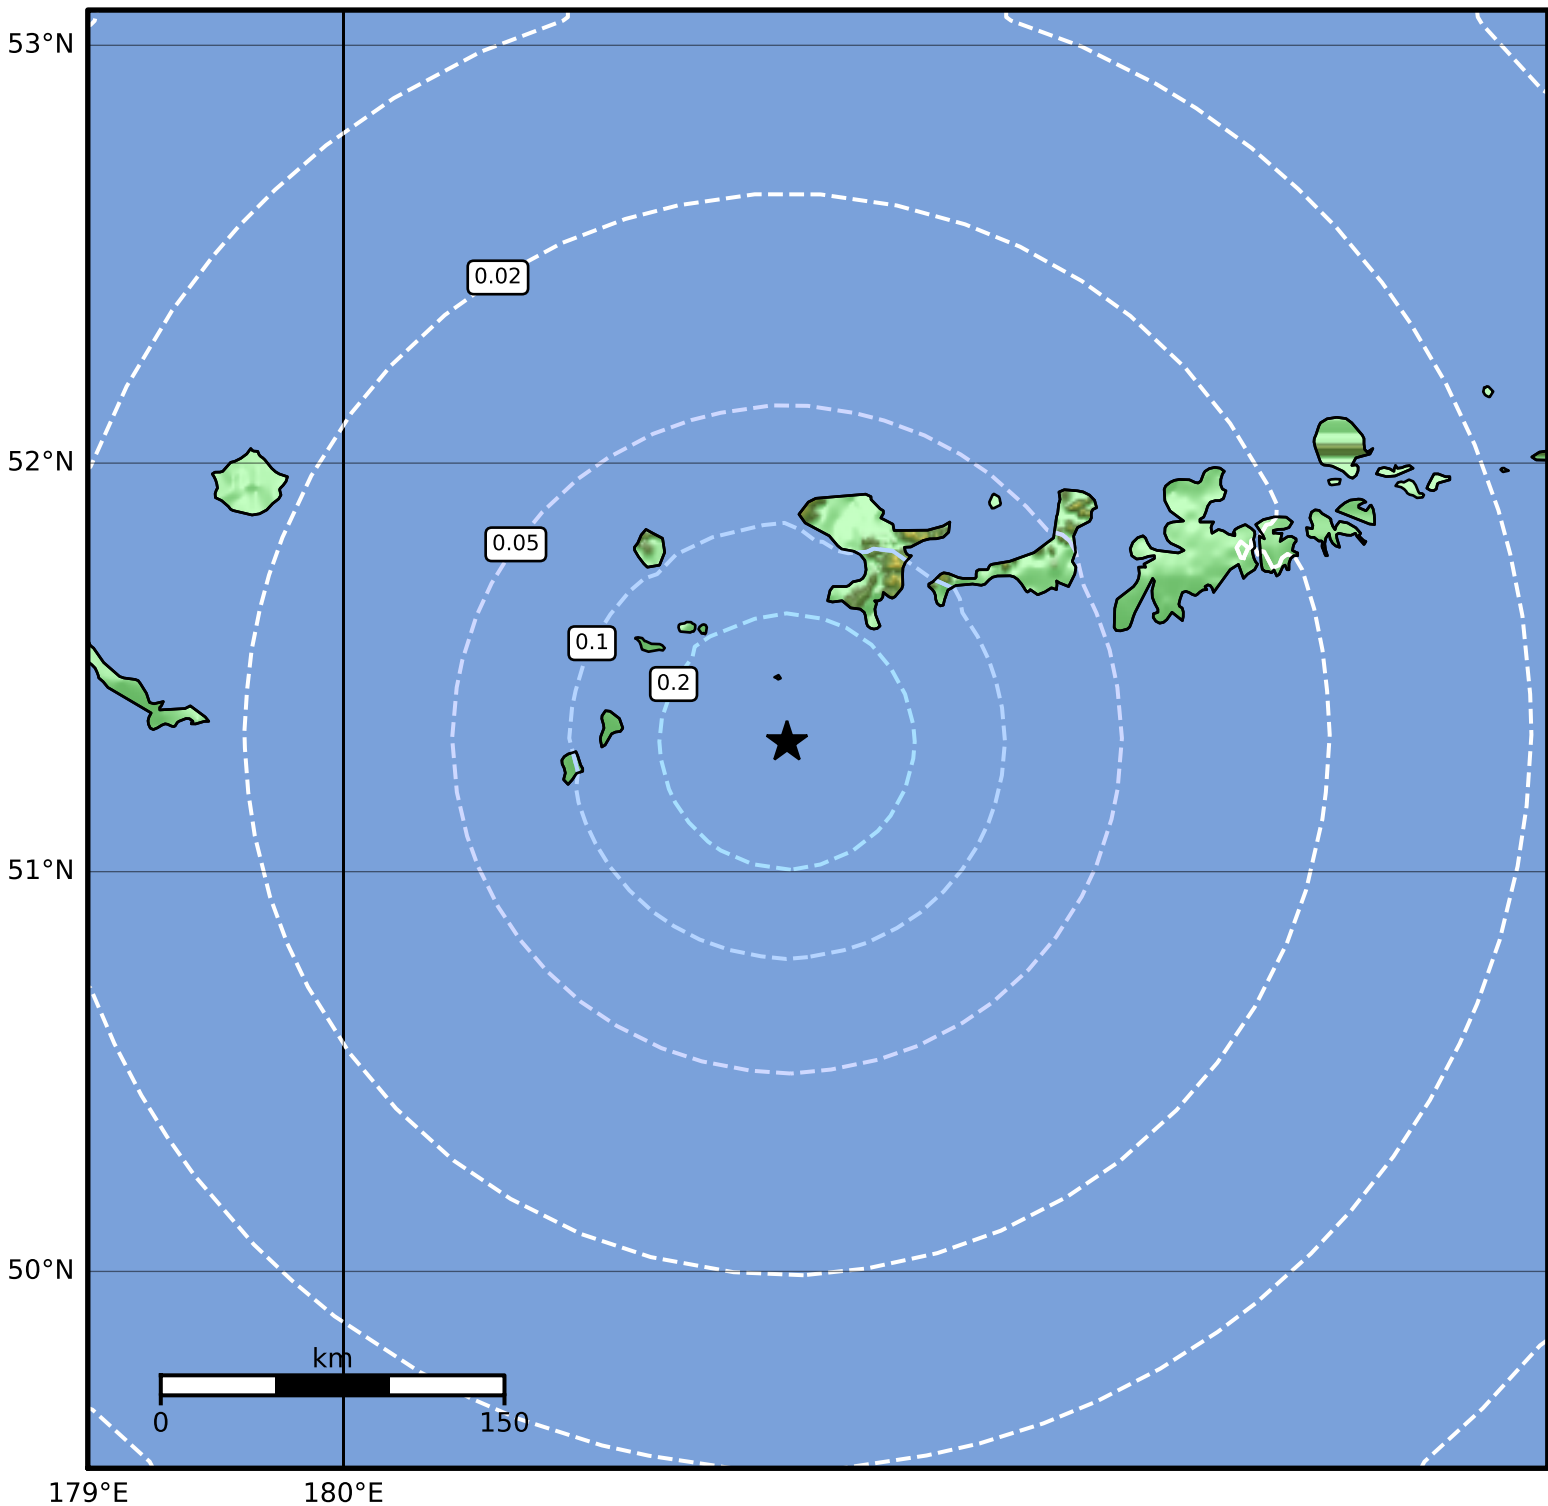

Peak Ground Velocity Map Alaska Earthquake Center
ShakeMap: 127 km (79 miles) WSW of Adak
Mar 11, 2023 00:38:59 UTC M4.6 N51.32 W178.26 Depth: 26.1km ID:ak02337runi2

PGV (cm/s)	0.1	0.2	0.5	1	2	5	10	20	50	100	200
------------	-----	-----	-----	---	---	---	----	----	----	-----	-----

Scale based on Worden et al. (2012)

Version 2: Processed 2023-03-11T00:58:21Z

△ Seismic Instrument ○ Reported Intensity

★ Epicenter