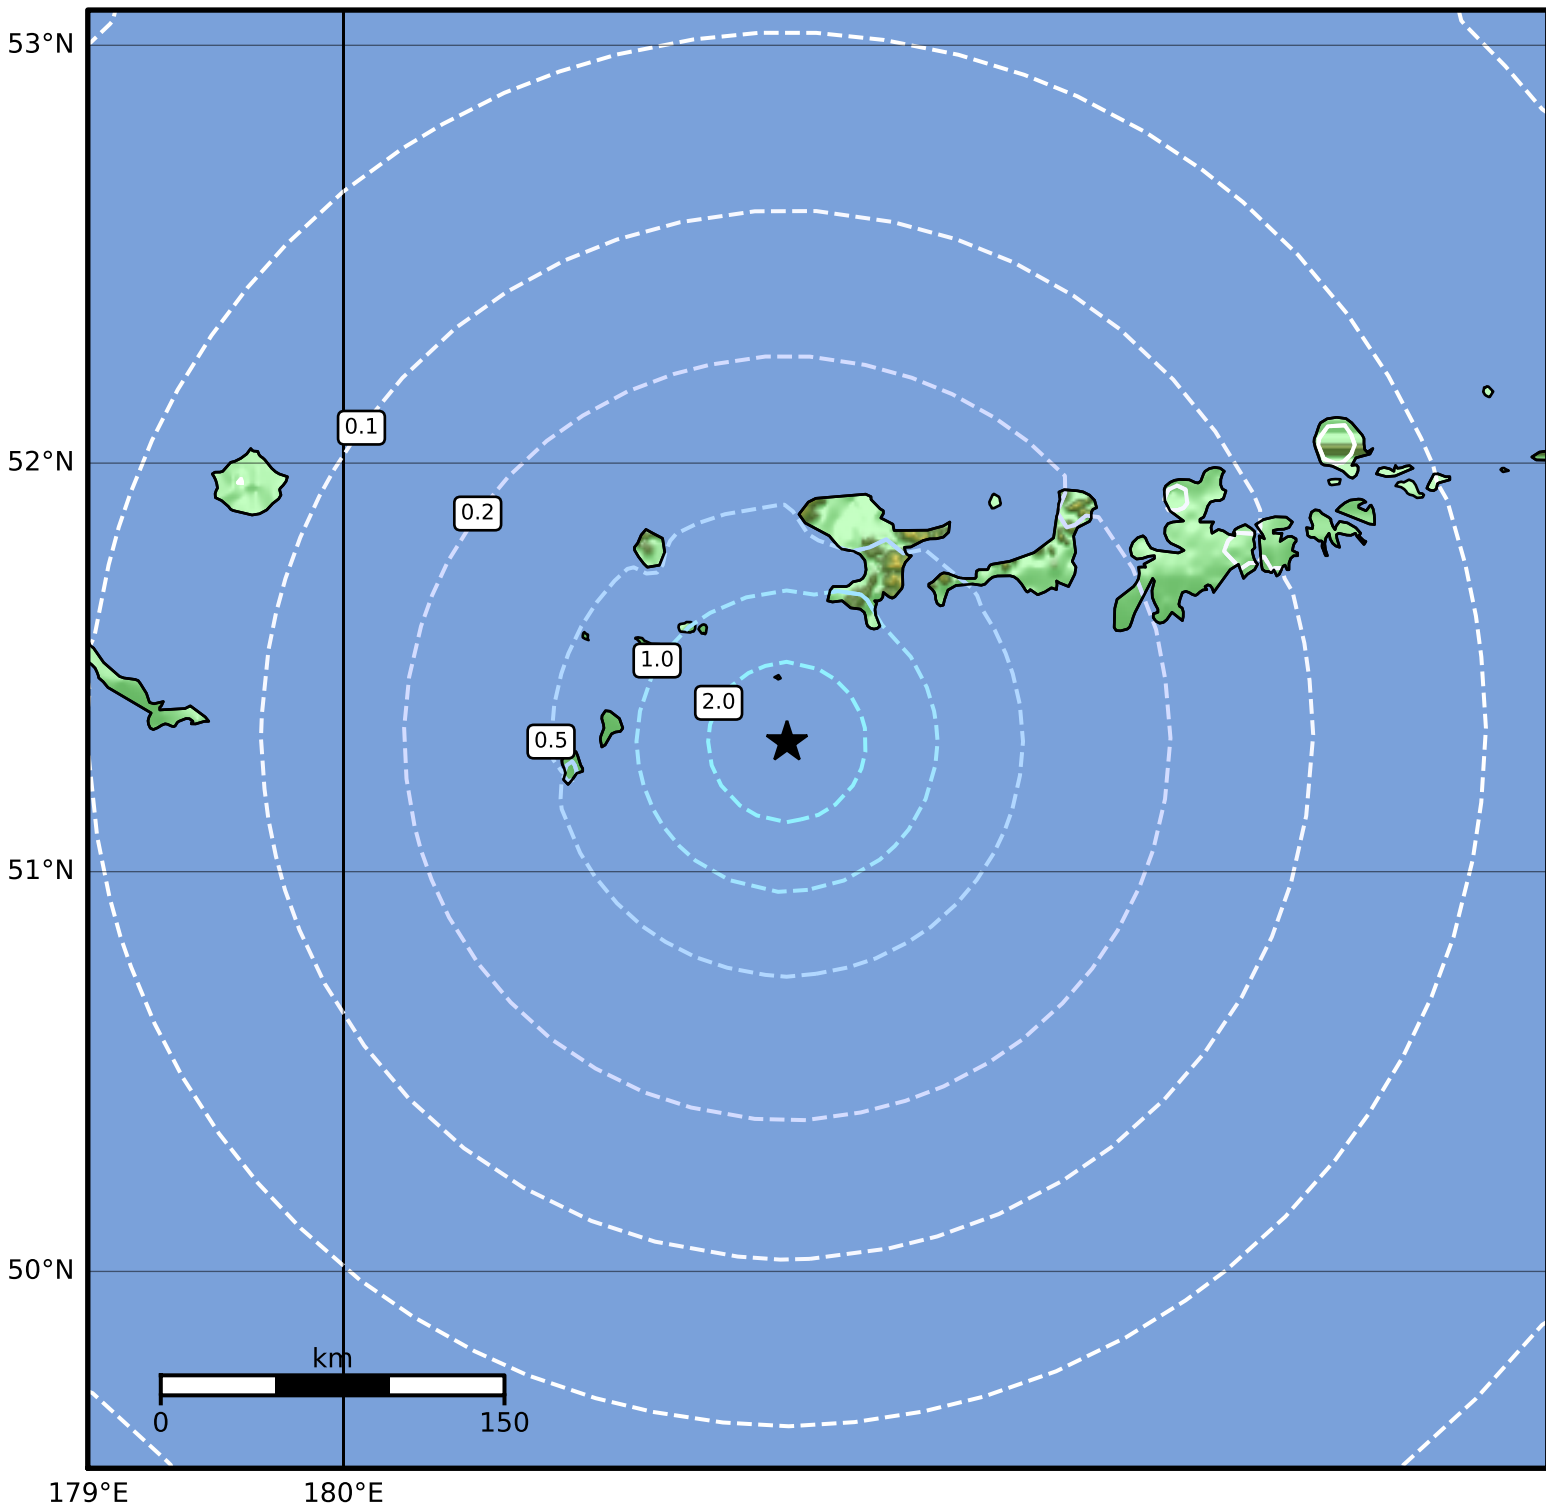

0.3 Second Peak Spectral Acceleration Map Alaska Earthquake Center
 ShakeMap: 127 km (79 miles) WSW of Adak
 Mar 11, 2023 00:38:59 UTC M4.6 N51.32 W178.26 Depth: 26.1km ID:ak02337runi2

SA(0.3) (%g)	0.1	0.2	0.5	1	2	5	10	20	50	100	200
--------------	-----	-----	-----	---	---	---	----	----	----	-----	-----

Scale based on Worden et al. (2012)

Version 2: Processed 2023-03-11T00:58:21Z

△ Seismic Instrument ○ Reported Intensity

★ Epicenter