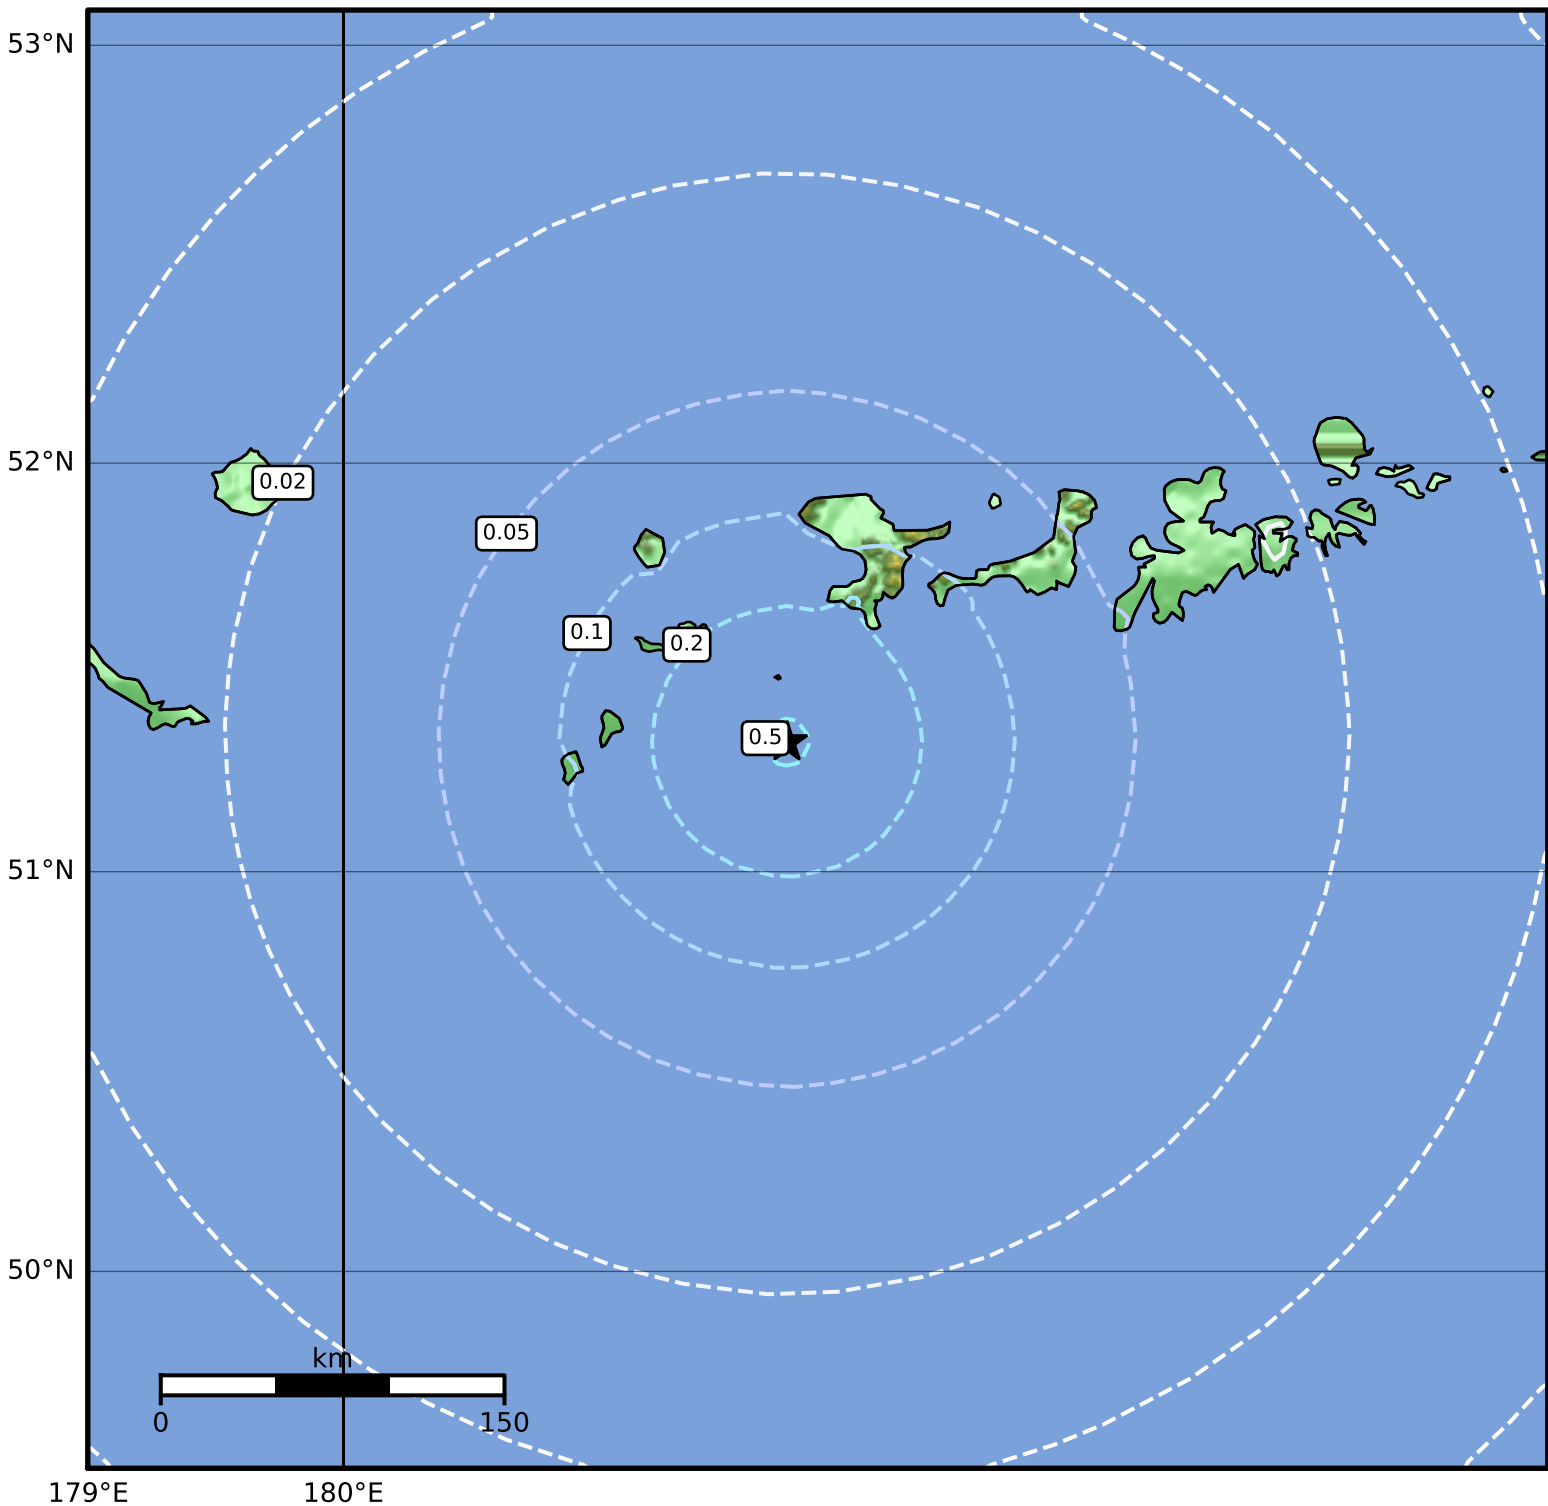

1.0 Second Peak Spectral Acceleration Map Alaska Earthquake Center  
 ShakeMap: 127 km (79 miles) WSW of Adak  
 Mar 11, 2023 00:38:59 UTC M4.6 N51.32 W178.26 Depth: 26.1km ID:ak02337runi2

SA(1.0) (%g)	0.1	0.2	0.5	1	2	5	10	20	50	100	200
--------------	-----	-----	-----	---	---	---	----	----	----	-----	-----

Scale based on Worden et al. (2012)

Version 2: Processed 2023-03-11T00:58:21Z

△ Seismic Instrument    ○ Reported Intensity

★ Epicenter